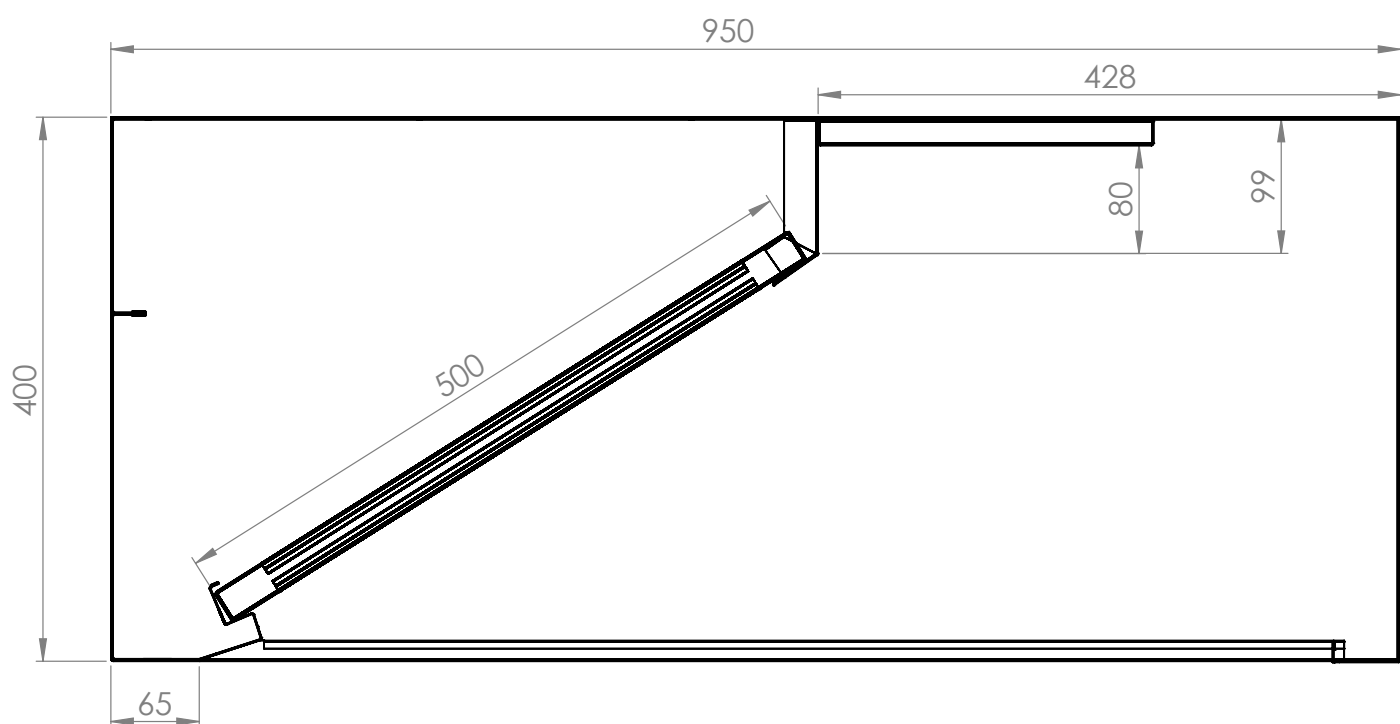

09/2018

Mod: CGL4500/N

Production code: HRL/4504-P

Diamond
catering equipment

CGL1000/N
CGL1500/N
CGL2000/N
CGL2500/N
CGL3000/N
CGL3500/N
CGL4000/N
CGL4500/N
CGL5000/N

	L	P	H
CGL1000/N	1000	950	400
CGL1500/N	1500	950	400
CGL2000/N	2000	950	400
CGL2500/N	2500	950	400
CGL3000/N	3000	950	400
CGL3500/N	3500	950	400
CGL4000/N	4000	950	400
livrée en 2 pièces (a assembler)			
CGL4500/N	4500	950	400
CGL5000/N	5000	950	400