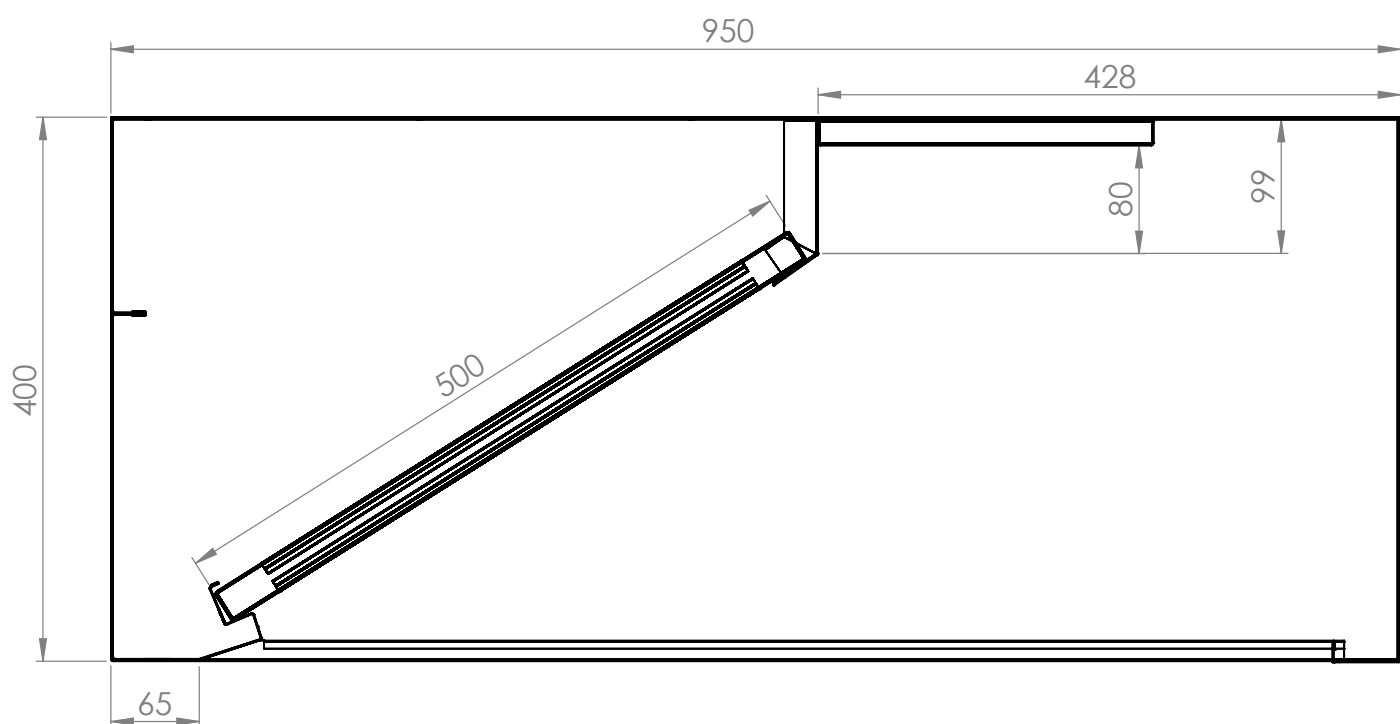

09/2018

Mod: CGL4000/N

Production code: HRL/4004-P

Diamond
catering equipment

CGL1000/N
CGL1500/N
CGL2000/N
CGL2500/N
CGL3000/N
CGL3500/N
CGL4000/N
CGL4500/N
CGL5000/N

	L	P	H
CGL1000/N	1000	950	400
CGL1500/N	1500	950	400
CGL2000/N	2000	950	400
CGL2500/N	2500	950	400
CGL3000/N	3000	950	400
CGL3500/N	3500	950	400
CGL4000/N	4000	950	400
livrée en 2 pièces (a assembler)			
CGL4500/N	4500	950	400
CGL5000/N	5000	950	400