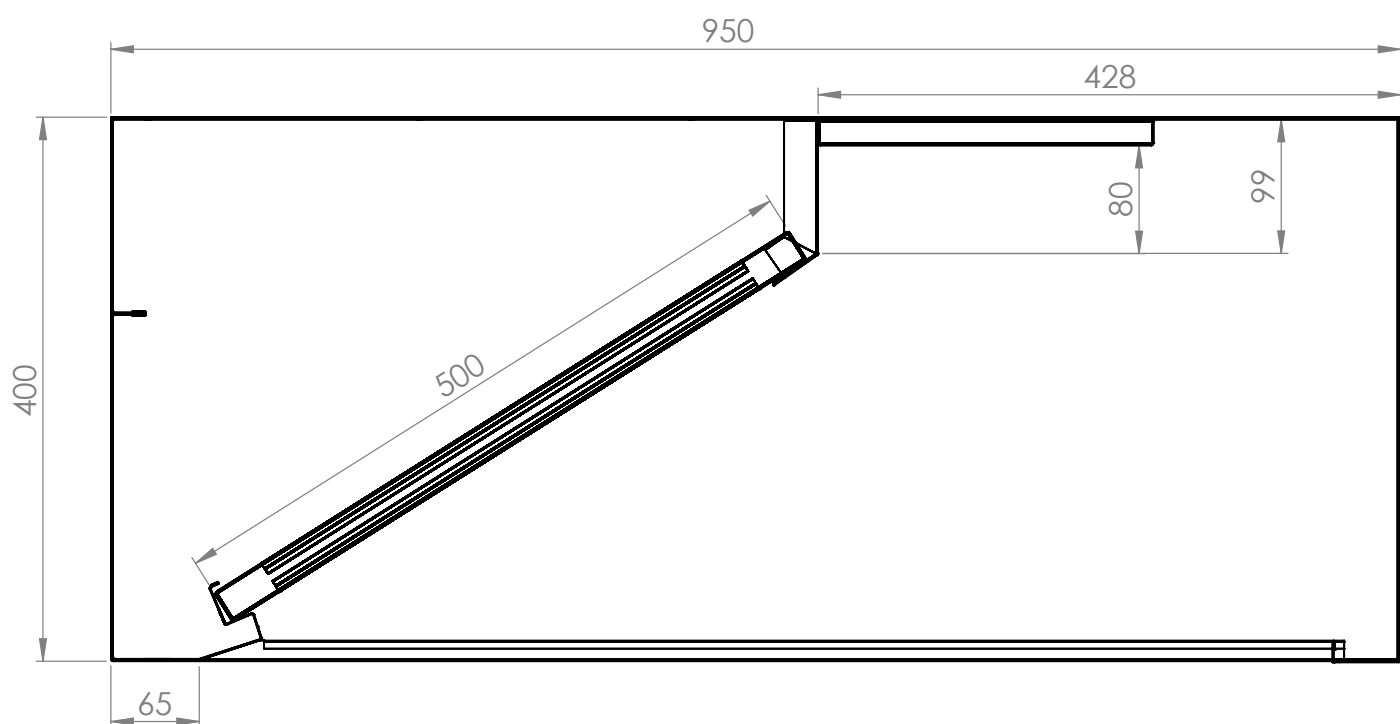

09/2018

Mod: CGL3500/N

Production code: HRL/3504-P

Diamond
catering equipment

CGL1000/N
CGL1500/N
CGL2000/N
CGL2500/N
CGL3000/N
CGL3500/N
CGL4000/N
CGL4500/N
CGL5000/N

	L	P	H
CGL1000/N	1000	950	400
CGL1500/N	1500	950	400
CGL2000/N	2000	950	400
CGL2500/N	2500	950	400
CGL3000/N	3000	950	400
CGL3500/N	3500	950	400
CGL4000/N	4000	950	400
livrée en 2 pièces (a assembler)			
CGL4500/N	4500	950	400
CGL5000/N	5000	950	400