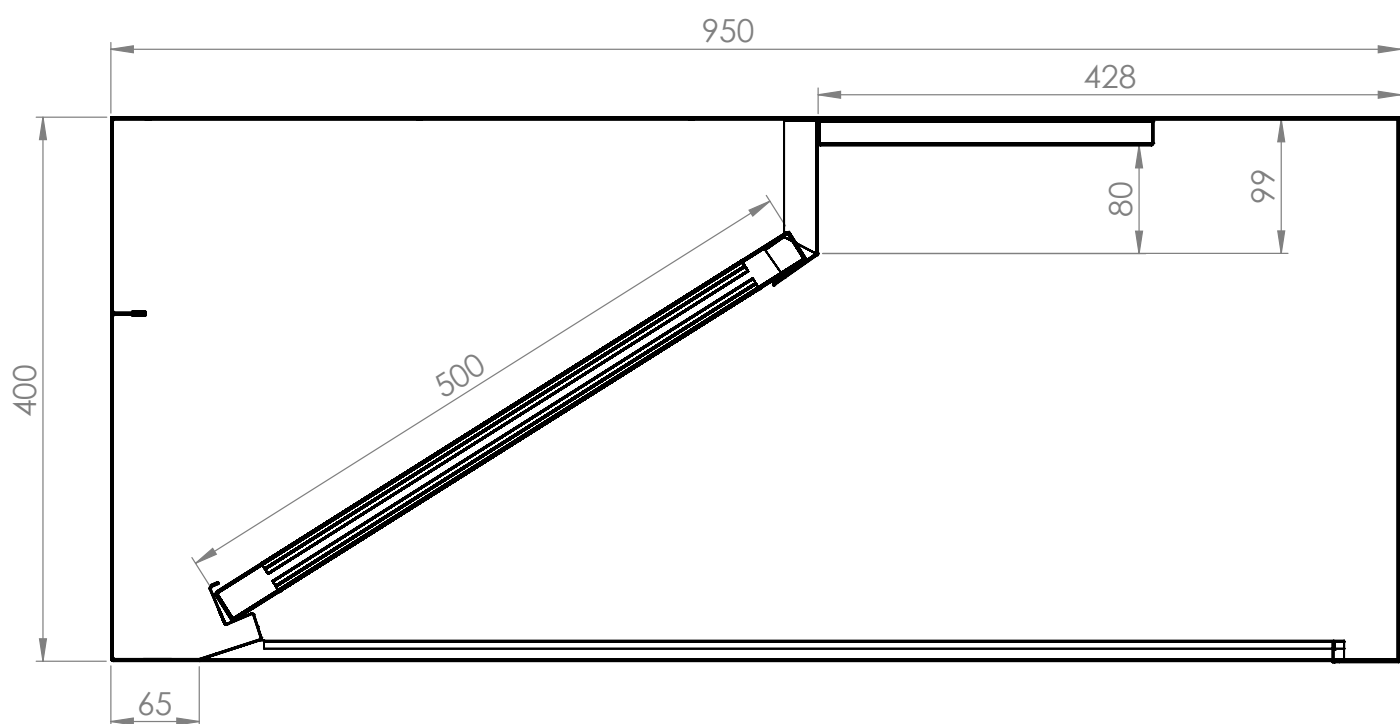

09/2018

Mod: CGL3000/N

Production code: HRL/3004-P

Diamond
catering equipment

CGL1000/N
CGL1500/N
CGL2000/N
CGL2500/N
CGL3000/N
CGL3500/N
CGL4000/N
CGL4500/N
CGL5000/N

	L	P	H
CGL1000/N	1000	950	400
CGL1500/N	1500	950	400
CGL2000/N	2000	950	400
CGL2500/N	2500	950	400
CGL3000/N	3000	950	400
CGL3500/N	3500	950	400
CGL4000/N	4000	950	400
livrée en 2 pièces (a assembler)			
CGL4500/N	4500	950	400
CGL5000/N	5000	950	400