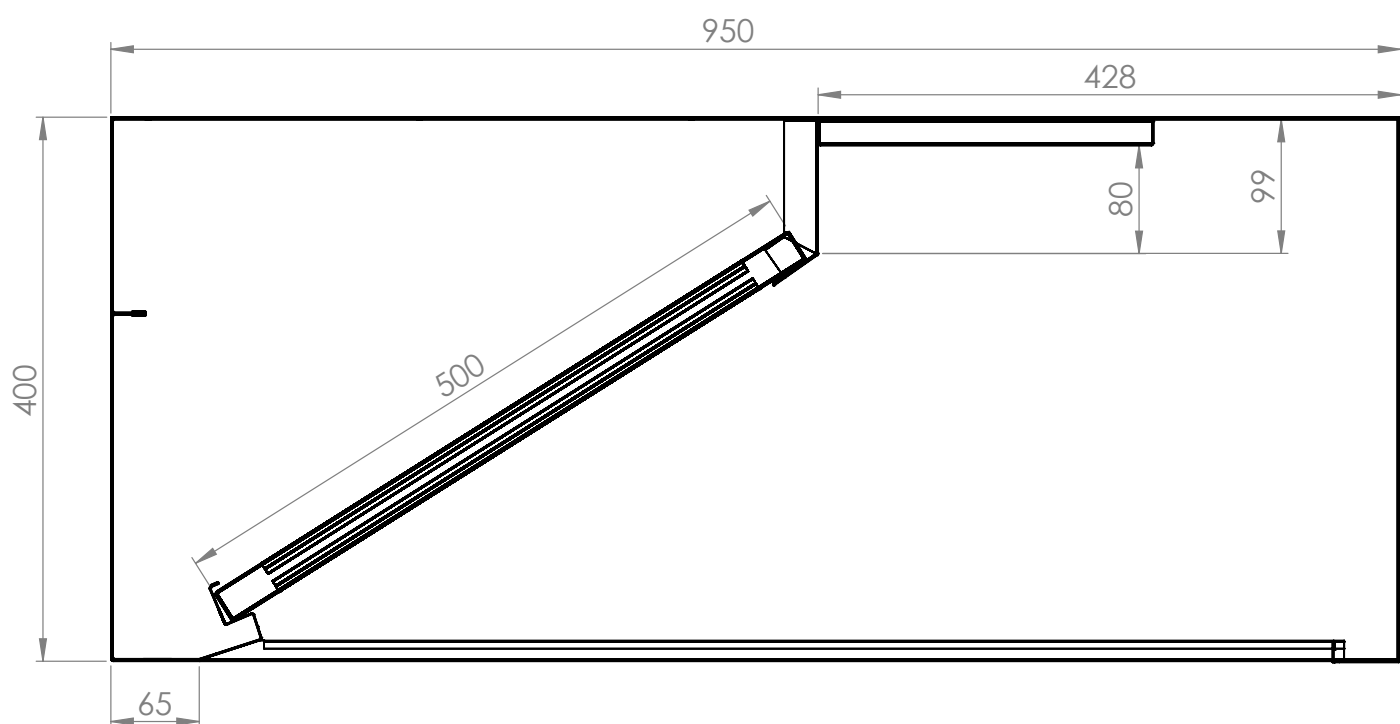

09/2018

Mod: CGL1000/N

Production code: HRL/1004-P

Diamond
catering equipment

CGL1000/N
CGL1500/N
CGL2000/N
CGL2500/N
CGL3000/N
CGL3500/N
CGL4000/N
CGL4500/N
CGL5000/N

	L	P	H
CGL1000/N	1000	950	400
CGL1500/N	1500	950	400
CGL2000/N	2000	950	400
CGL2500/N	2500	950	400
CGL3000/N	3000	950	400
CGL3500/N	3500	950	400
CGL4000/N	4000	950	400
livrée en 2 pièces (a assembler)			
CGL4500/N	4500	950	400
CGL5000/N	5000	950	400