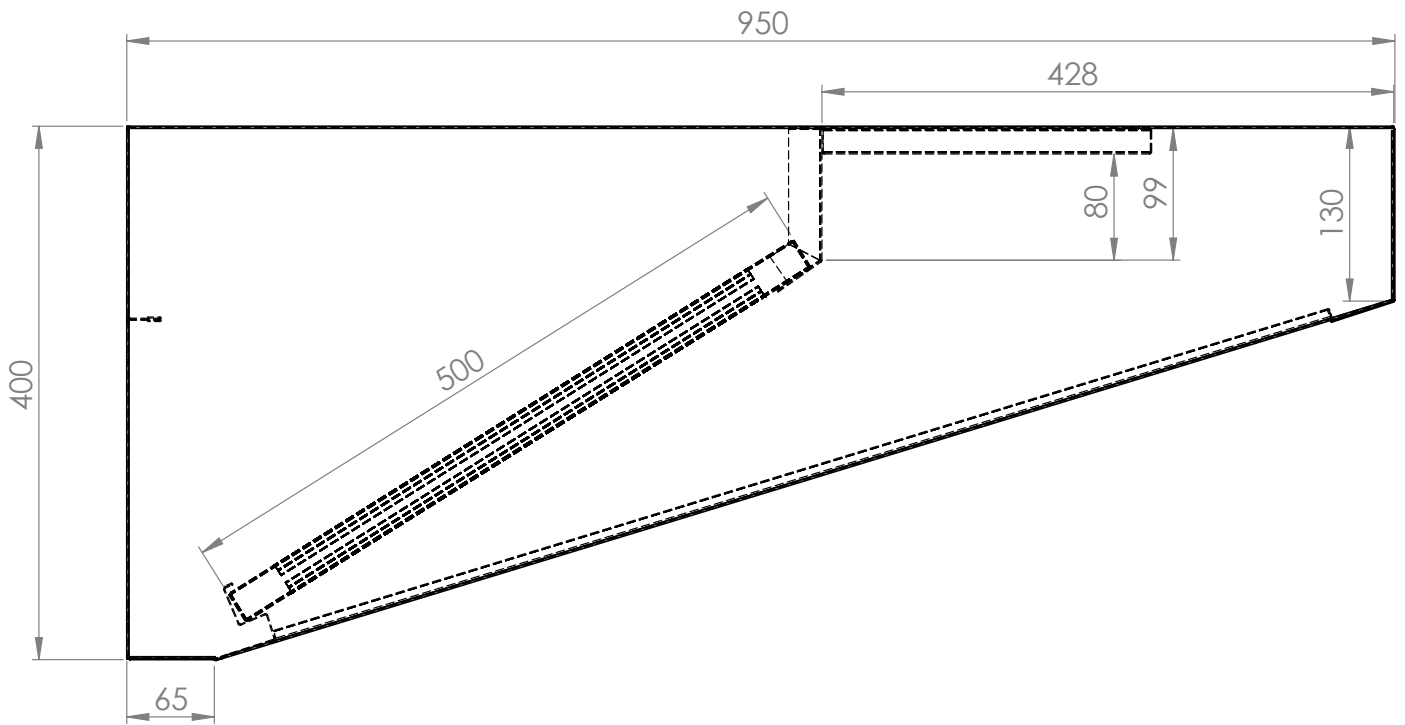

09/2018

Mod: **CSL1500/N**

Production code: HSL/1504-P

Diamond
catering equipment

CSL1000/N
CSL1500/N
CSL2000/N
CSL2500/N
CSL3000/N
CSL3500/N
CSL4000/N

	L	P	H
CSL1000/N	1000	950	400
CSL1500/N	1500	950	400
CSL2000/N	2000	950	400
CSL2500/N	2500	950	400
CSL3000/N	3000	950	400
CSL3500/N	3500	950	400
CSL4000/N	4000	950	400