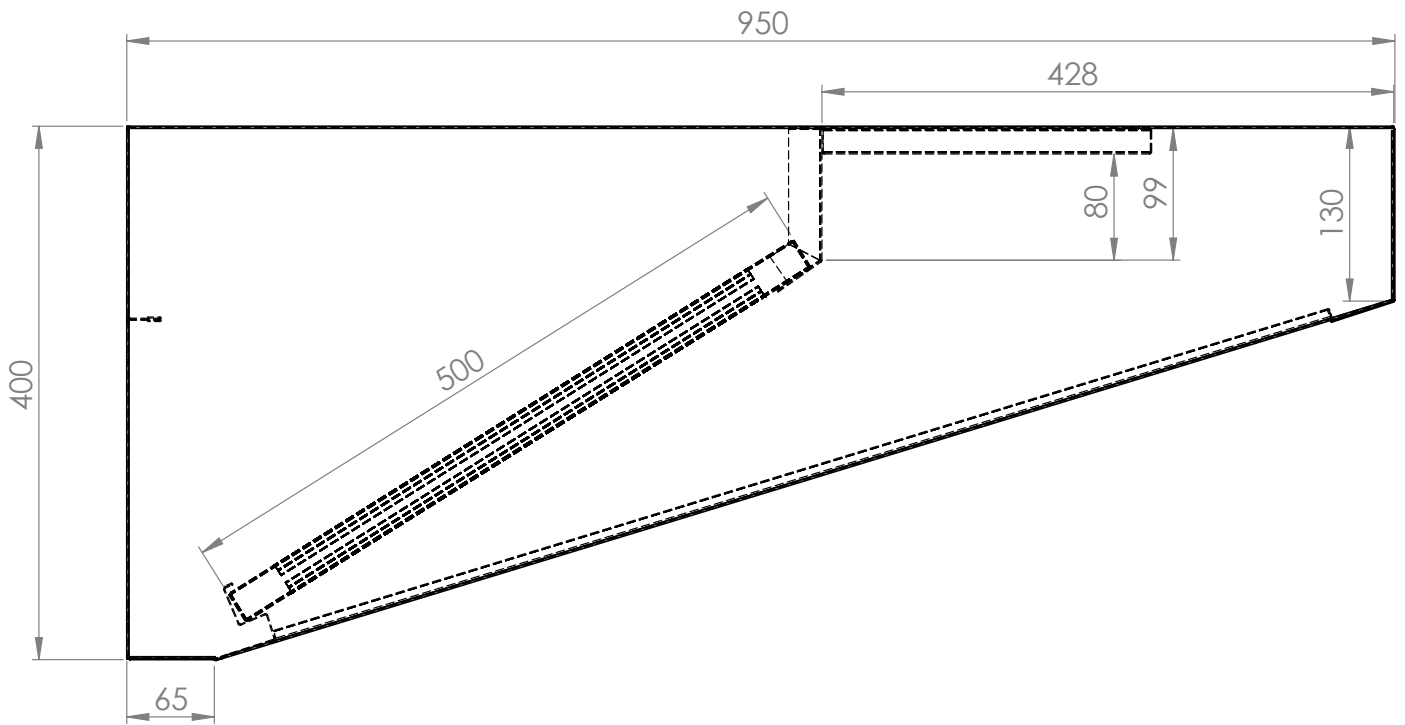

09/2018

Mod: **CSL1000/N**

Production code: HSL/1004-P

Diamond
catering equipment

CSL1000/N
CSL1500/N
CSL2000/N
CSL2500/N
CSL3000/N
CSL3500/N
CSL4000/N

| | L | P | H |
|------------------|-------------|------------|------------|
| CSL1000/N | 1000 | 950 | 400 |
| CSL1500/N | 1500 | 950 | 400 |
| CSL2000/N | 2000 | 950 | 400 |
| CSL2500/N | 2500 | 950 | 400 |
| CSL3000/N | 3000 | 950 | 400 |
| CSL3500/N | 3500 | 950 | 400 |
| CSL4000/N | 4000 | 950 | 400 |