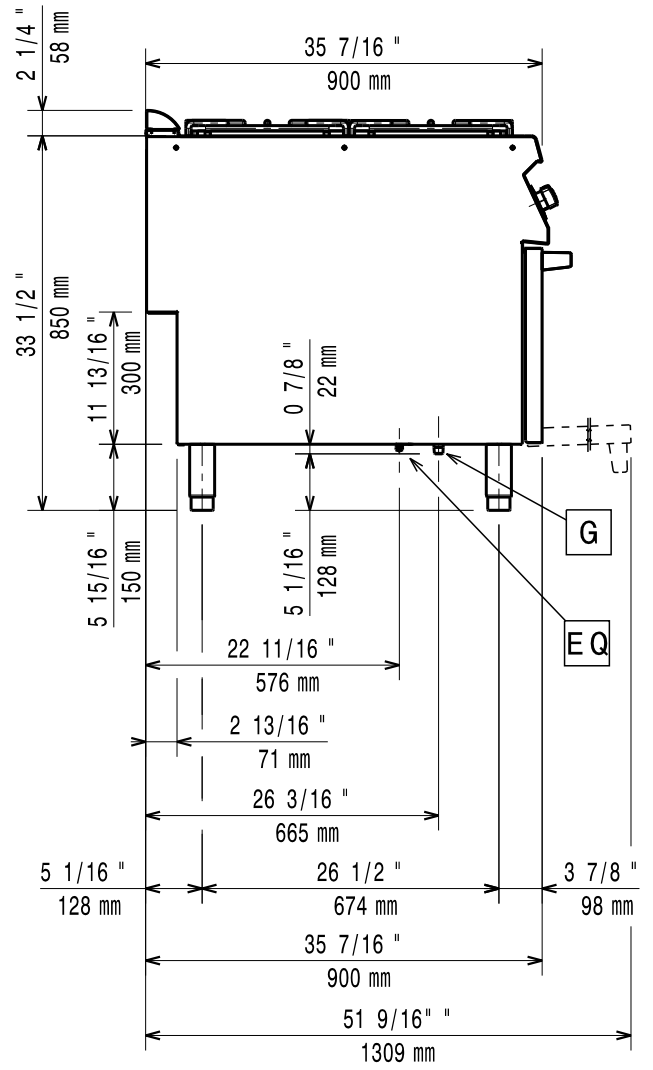

# Mod: G22/8BF16-N

Production code: 393017

**Diamond**  
catering equipment

597858H00