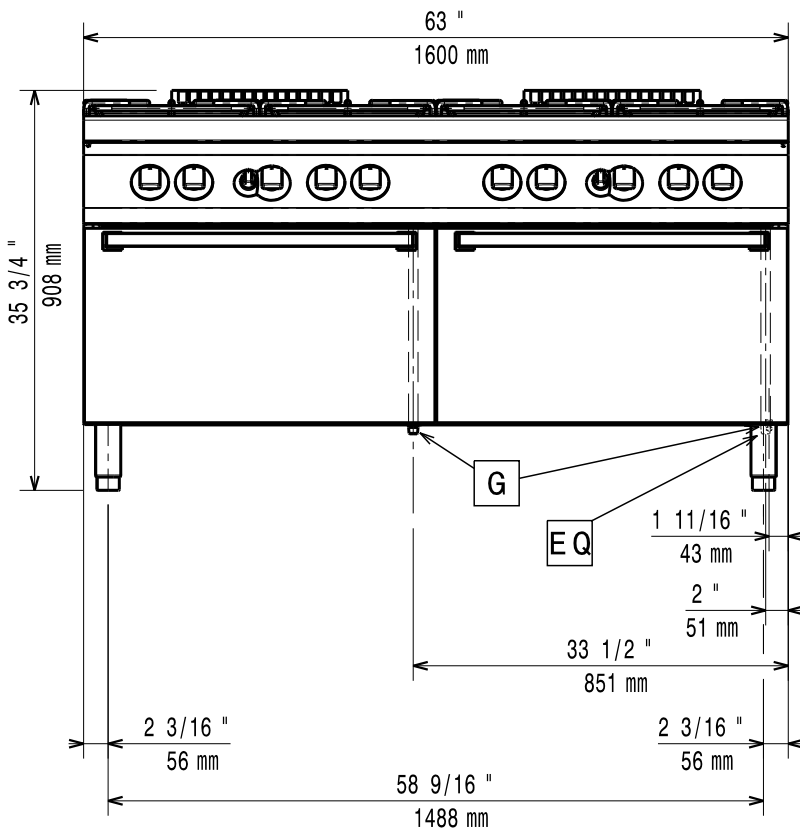

# Mod: G22/8BF16-N

Production code: 393017

**Diamond**  
catering equipment

597858H00