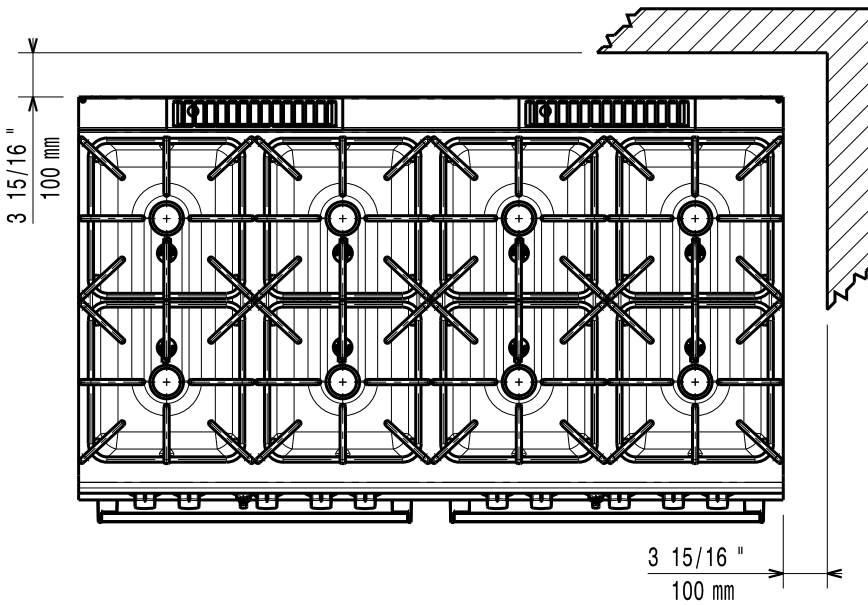

# Mod: G22/8BF16-N

Production code: 393017

**Diamond**  
catering equipment

597858H00