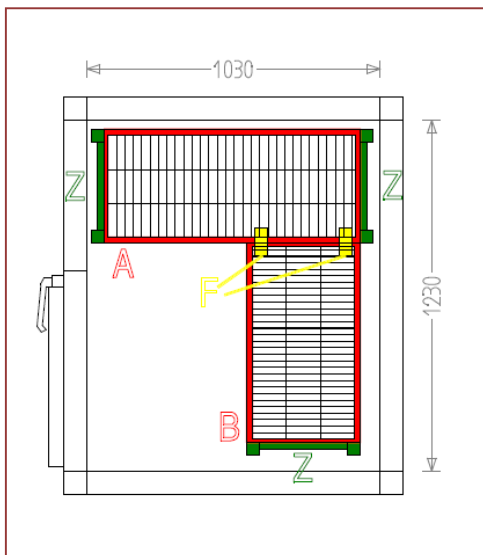

06/2023

Mod: GA264/BF

Production code: KIT400/MINI/GA0264-C

MODEL	GA264/BF
Production code	KIT400/MINI/GA264-C_NEW
Description	Aluminum "L" kit shelving for cold storage
Levels	4
Total dimensions (mm)	1145x 990
Depth (mm)	400
Height (mm)	1750
Packaging Details	
No. of packages	1
Packed volume (m ³)	0,49
Gross weight (kg)	39

Composition				
Legende	Description	Model	Dimensions	Qty
A	Tablets	TC/904/EF	900x400	4
B	Tablets	TC/704/EF	700x400	4
Z	Ladder	EC1744/EF	400X45Xh1750	3
F	Hook	CR/TC/EF	Diam. 16	8