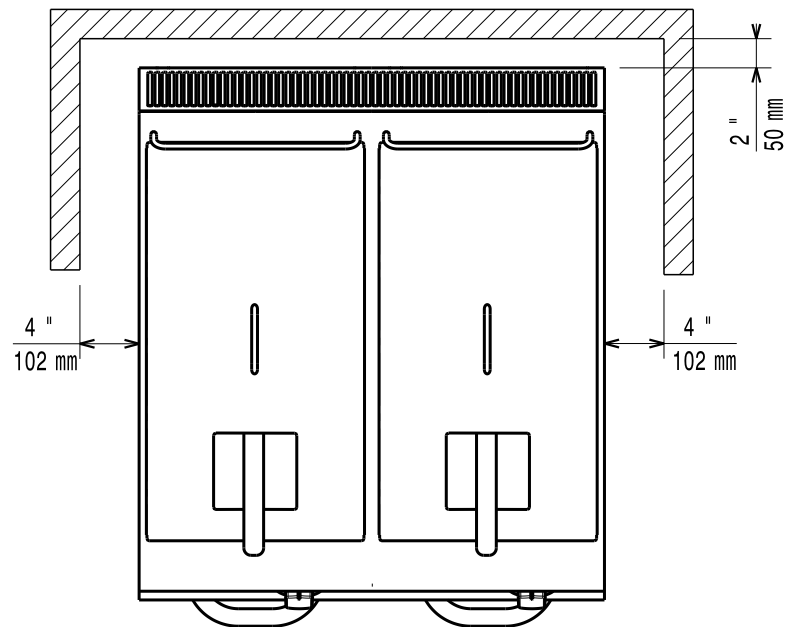

08/2014

Mod: E22/F30A8-N

Production code: 393088

Diamond
catering equipment

59785C600