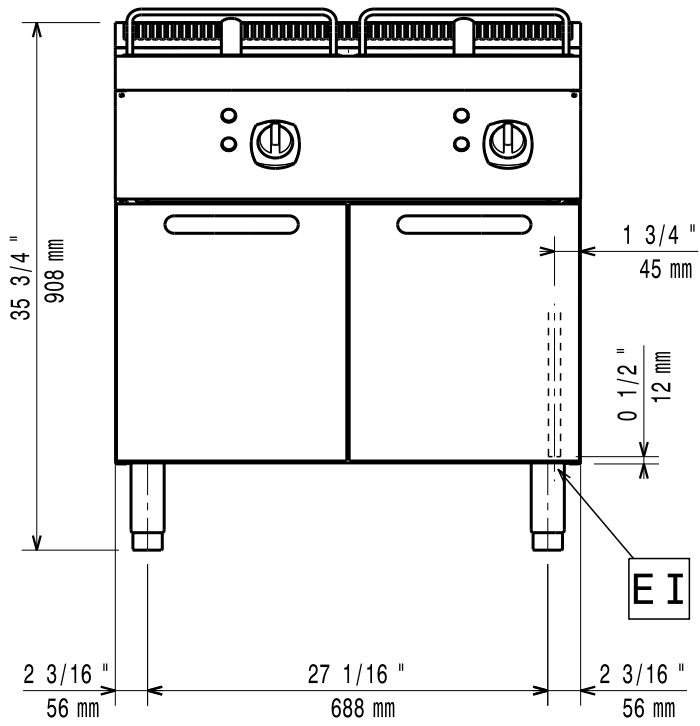

08/2014

Mod: E22/F30A8-N

Production code: 393088

Diamond
catering equipment

59785C600