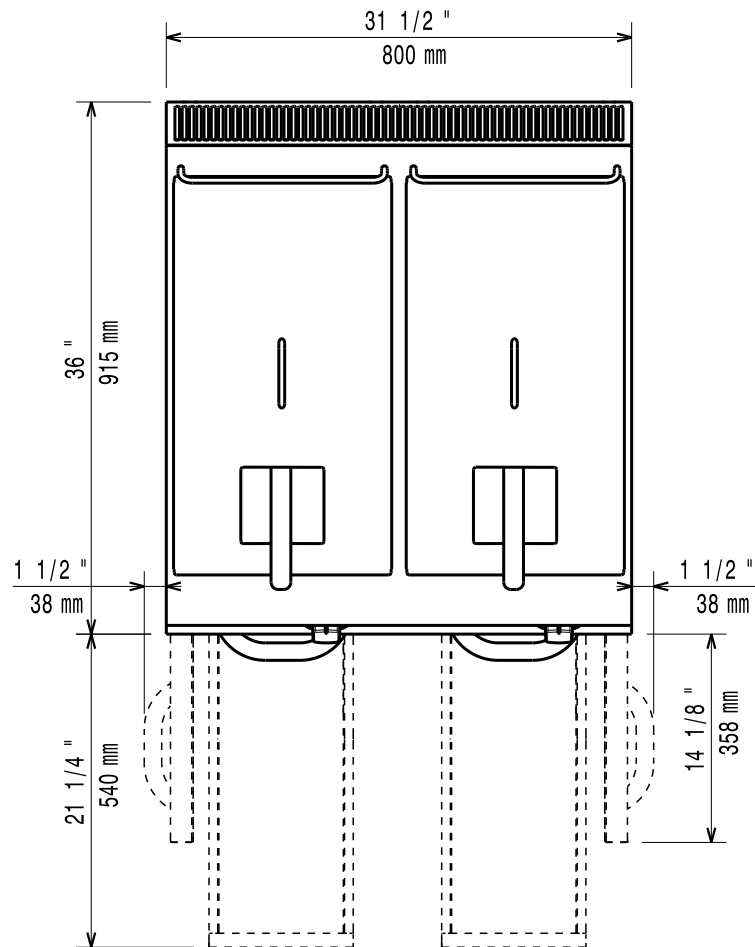

08/2014

Mod: E22/F30A8-N

Production code: 393088

Diamond
catering equipment

59785C600