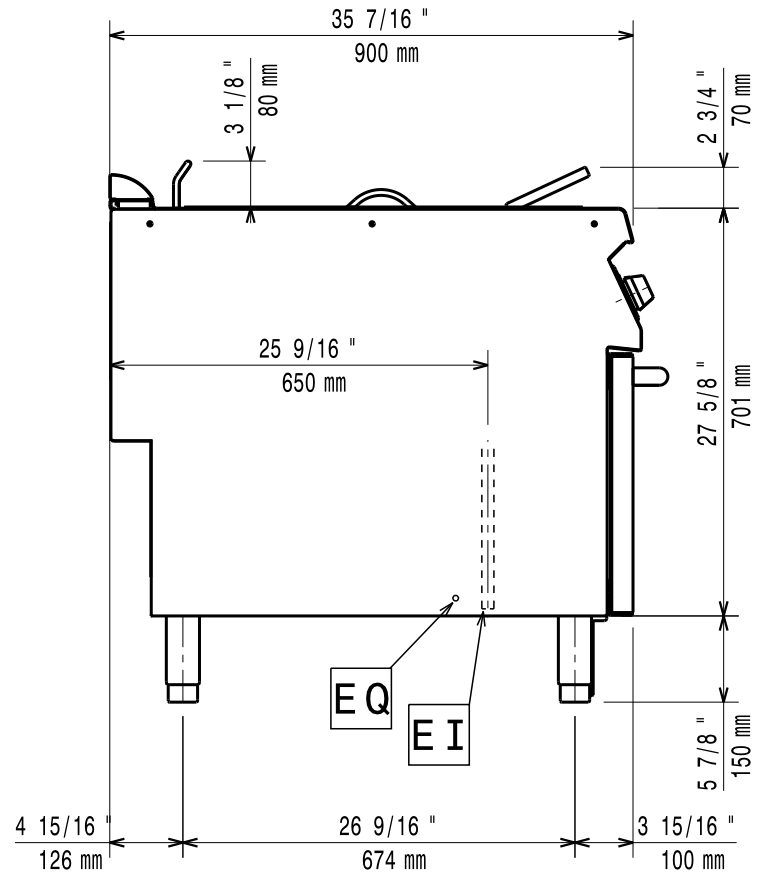

08/2014

Mod: E22/F30A8-N

Production code: 393088

Diamond
catering equipment

59785C600