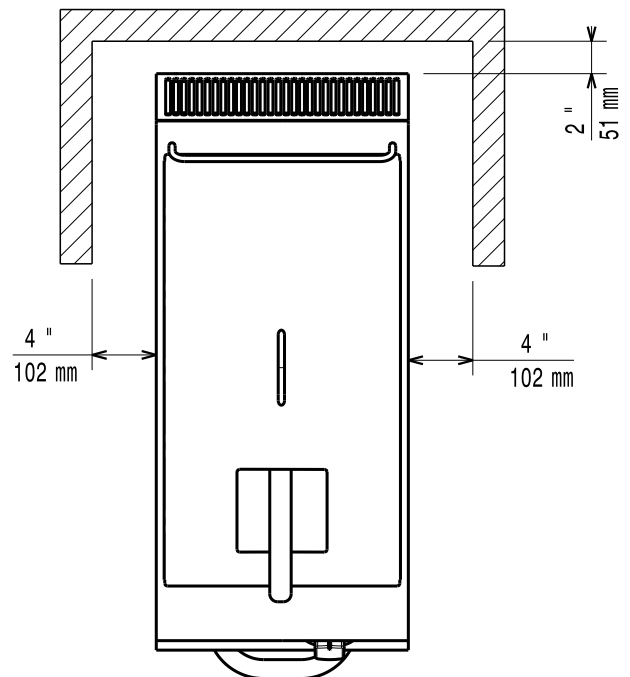

07/2012

Mod: E22/F15A4-N

Production code: 393087

Diamond
catering equipment

59785C900