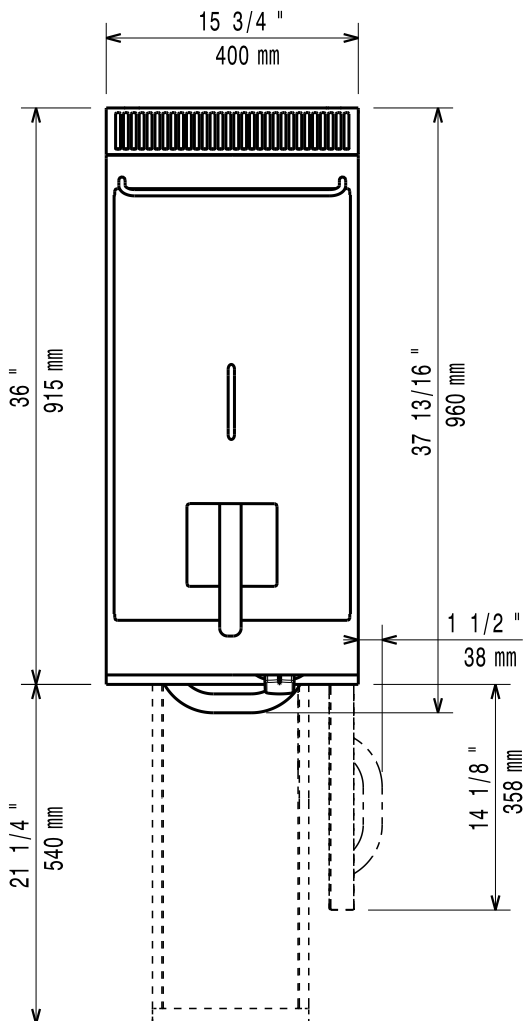

07/2012

Mod: E22/F15A4-N

Production code: 393087

Diamond
catering equipment

59785C900