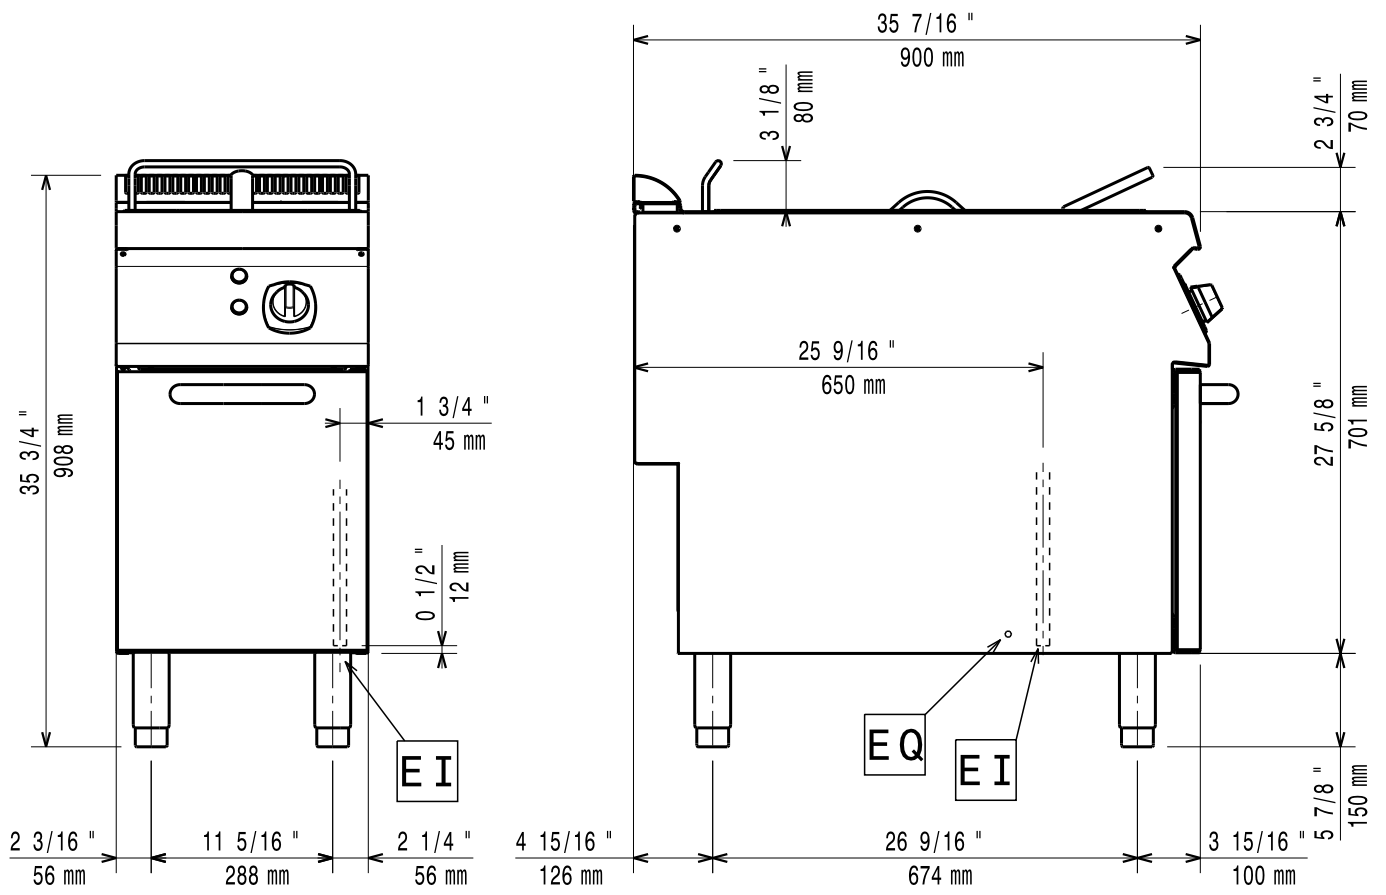

07/2012

Mod: E22/F15A4-N

Production code: 393087

Diamond
catering equipment

59785C900