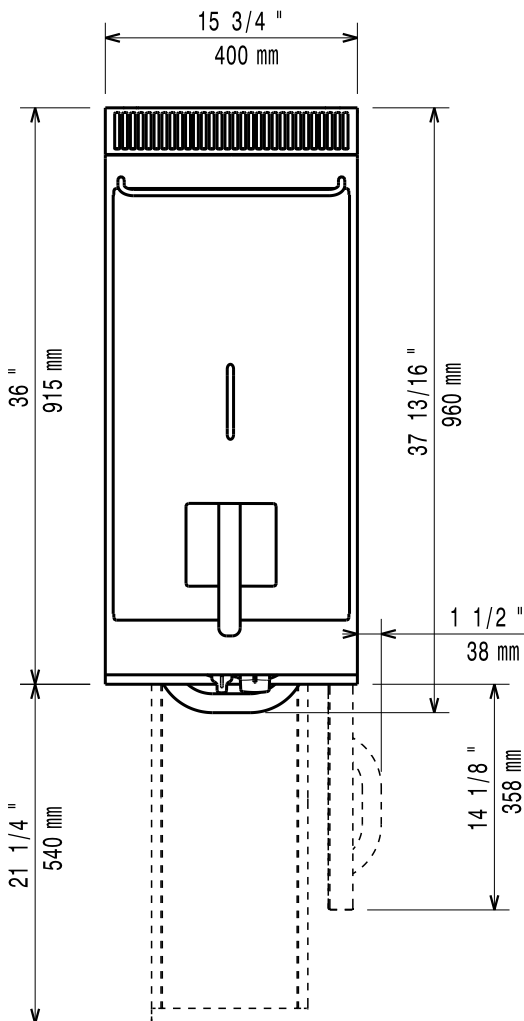

07/2012

Mod: G22/F15A4-N

Production code: 393077

Diamond
catering equipment

59785C100