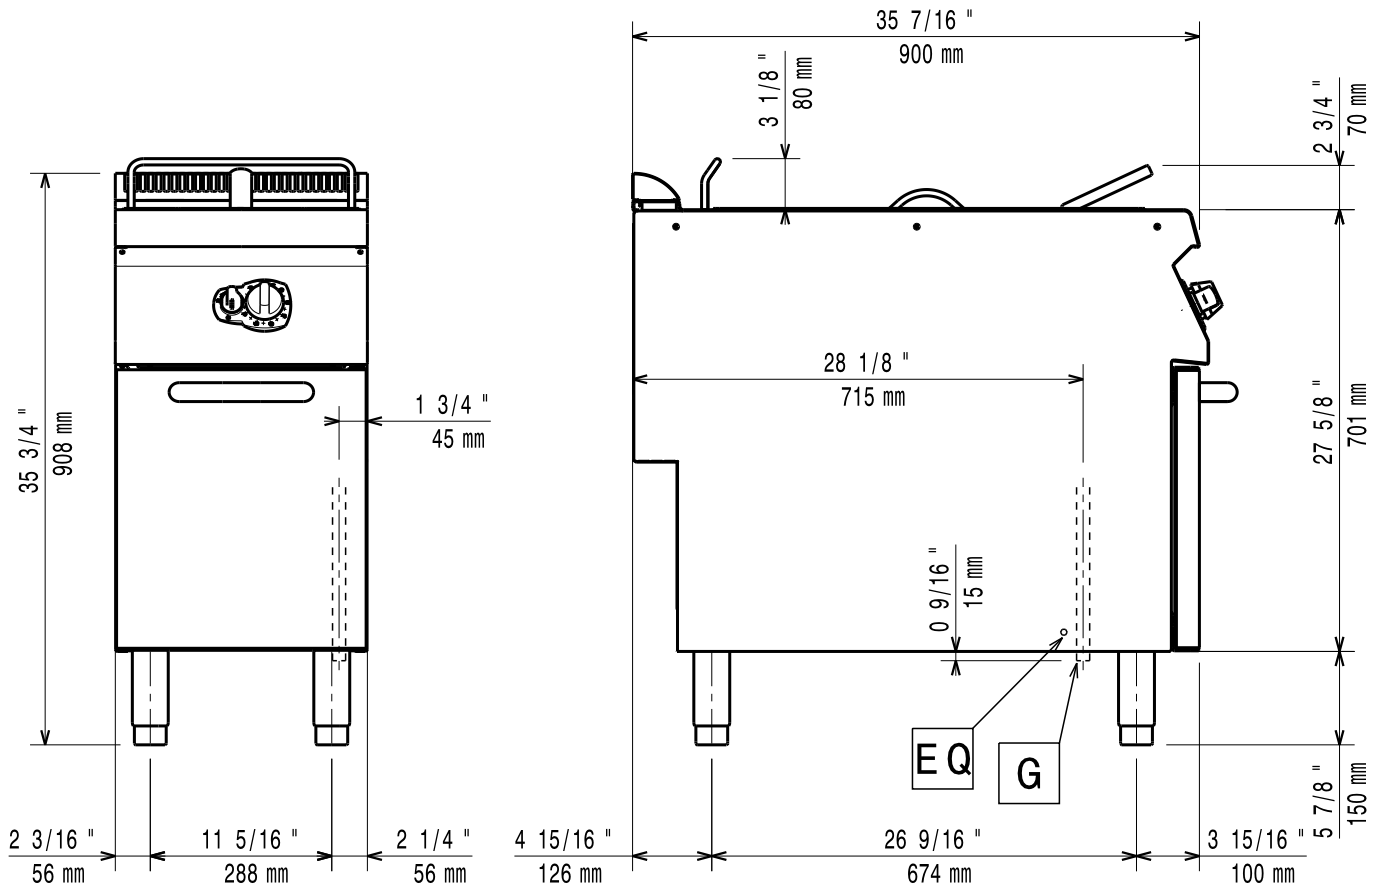

07/2012

Mod: G22/F15A4-N

Production code: 393077

Diamond
catering equipment

59785C100