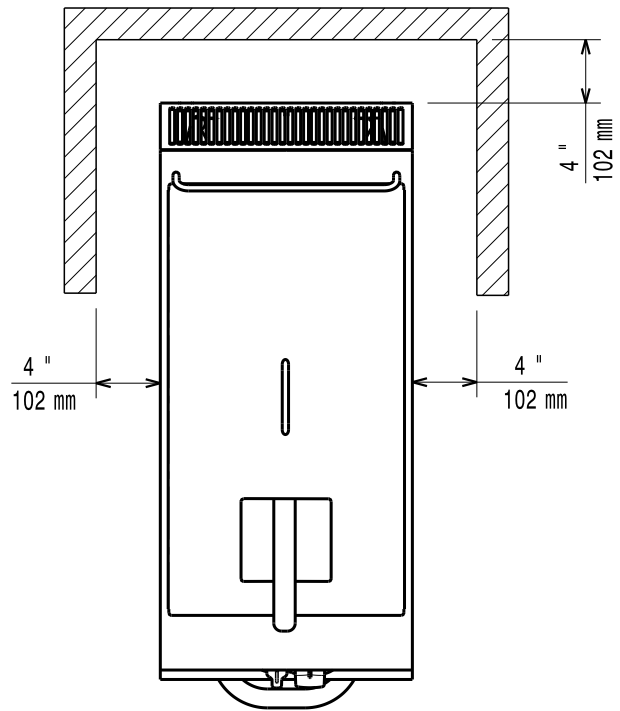

07/2012

Mod: G22/F15A4-N

Production code: 393077

Diamond
catering equipment

59785C100