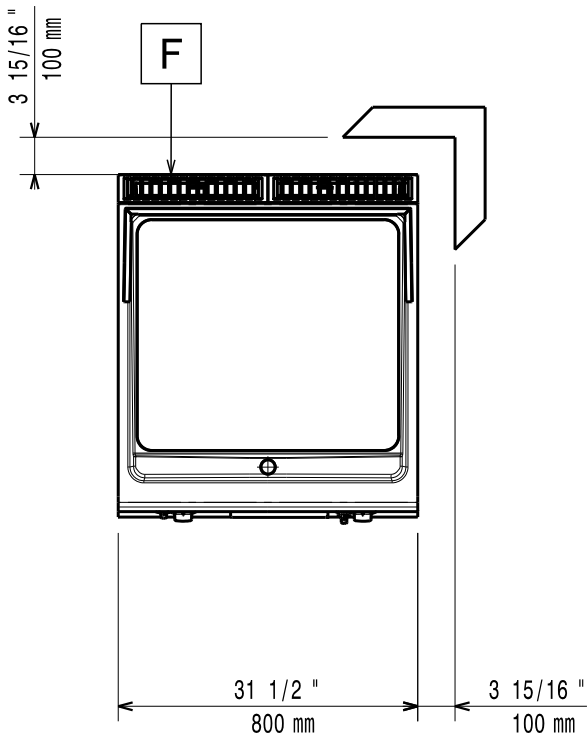

07/2012

Mod: G22/PLCD8T-N

Production code: 393054

Diamond
catering equipment

59785KK00