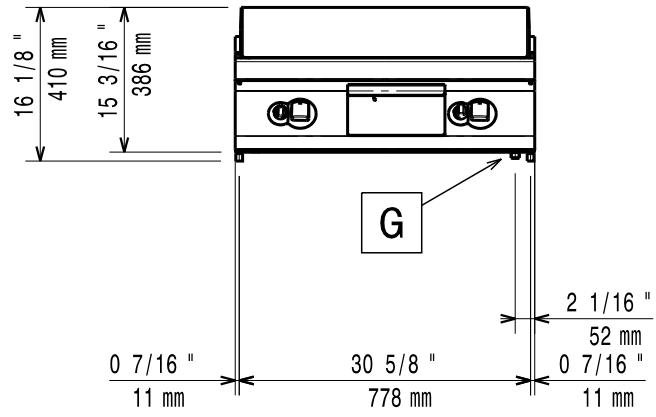

07/2012

Mod: G22/PLCD8T-N

Production code: 393054

Diamond
catering equipment

59785KK00