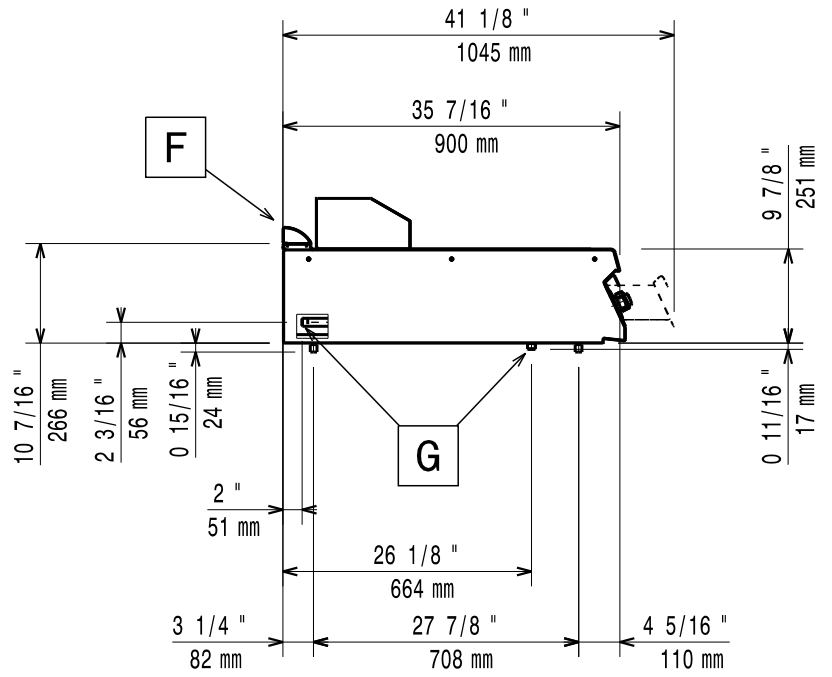

07/2012

Mod: G22/PLCD8T-N

Production code: 393054

Diamond
catering equipment

59785KK00