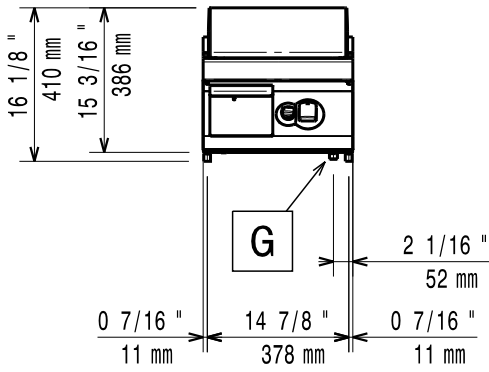

# Mod: G22/PLCD4T-N

Production code: 393053

**Diamond**  
catering equipment

59785AW00