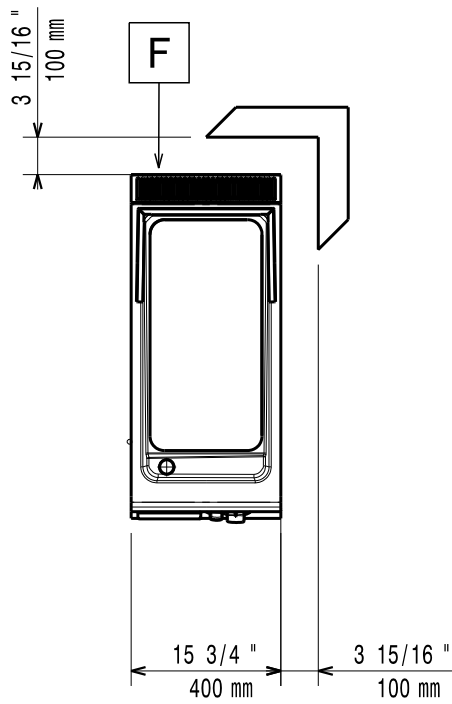

# Mod: G22/PLCD4T-N

Production code: 393053

**Diamond**  
catering equipment

59785AW00