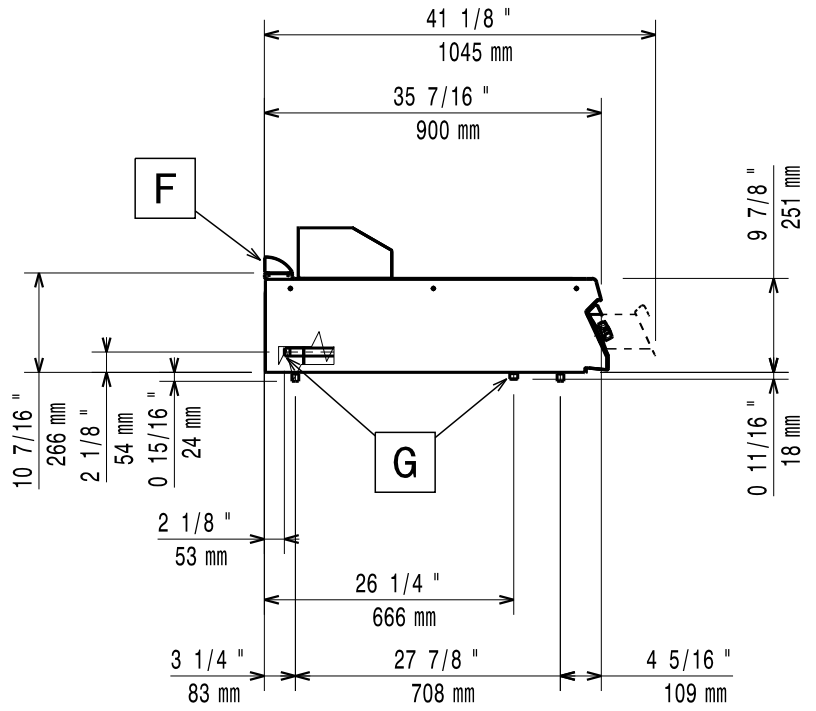

# Mod: G22/PLCD4T-N

Production code: 393053

**Diamond**  
catering equipment

59785AW00