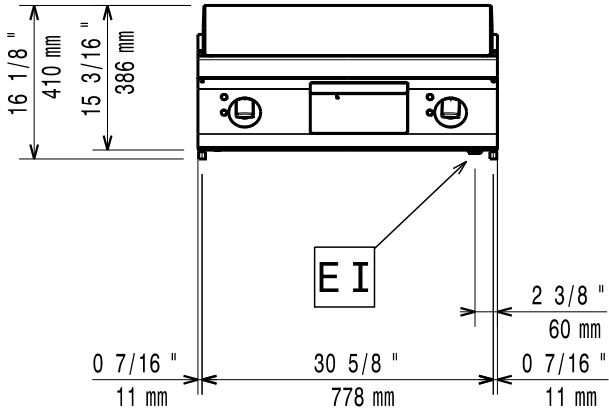

07/2012

Mod: E22/PMCD8T-N

Production code: 393074

Diamond
catering equipment

59785KS00