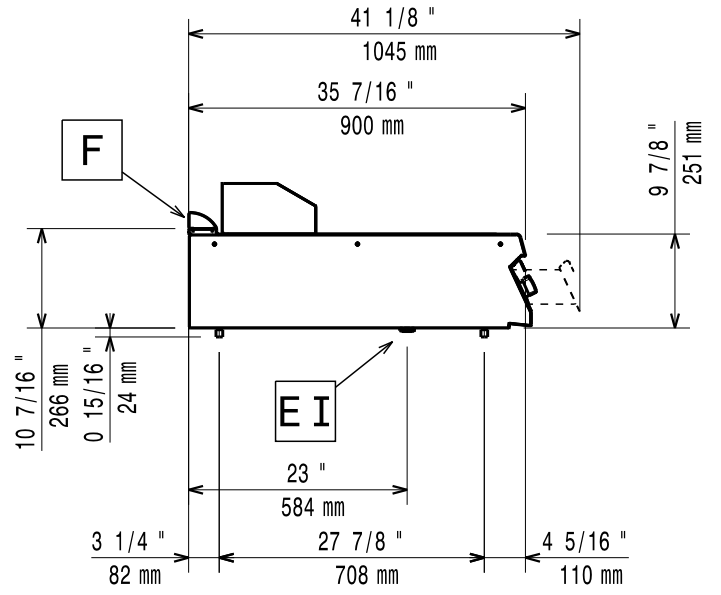

07/2012

Mod: E22/PMCD8T-N

Production code: 393074

Diamond
catering equipment

59785KS00