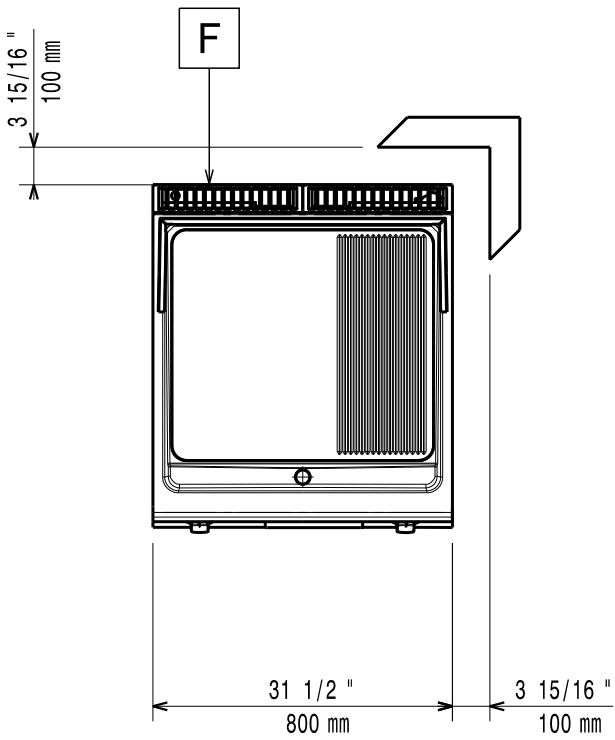

07/2012

Mod: E22/PMCD8T-N

Production code: 393074

Diamond
catering equipment

59785KS00