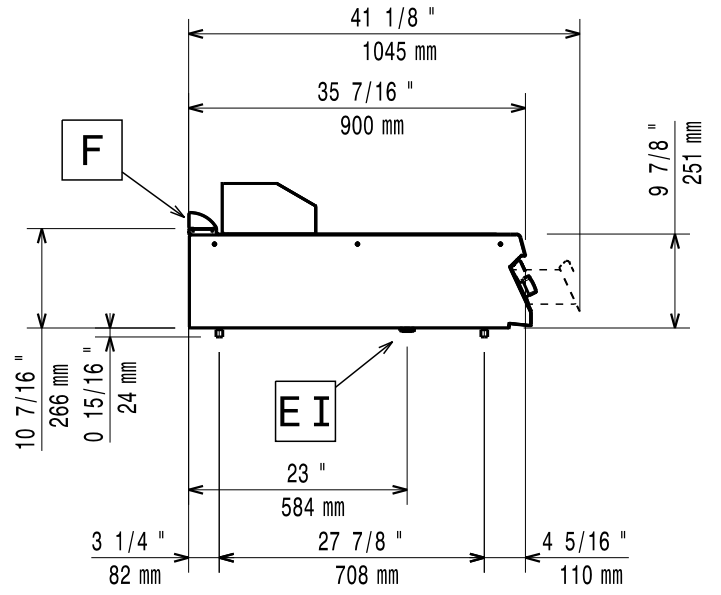

09/2021

Mod: E22/PM8T-NE

Production code: 393358

59785KS00