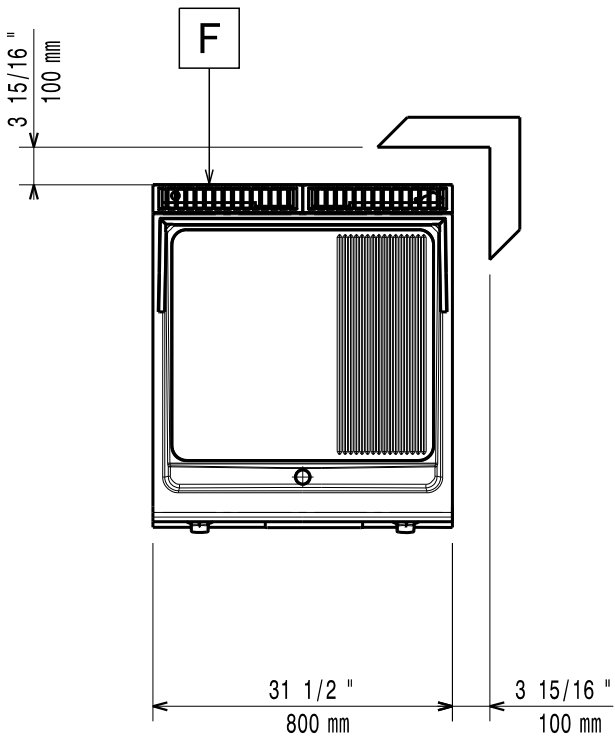

09/2021

Mod: E22/PM8T-NE

Production code: 393358

59785KS00