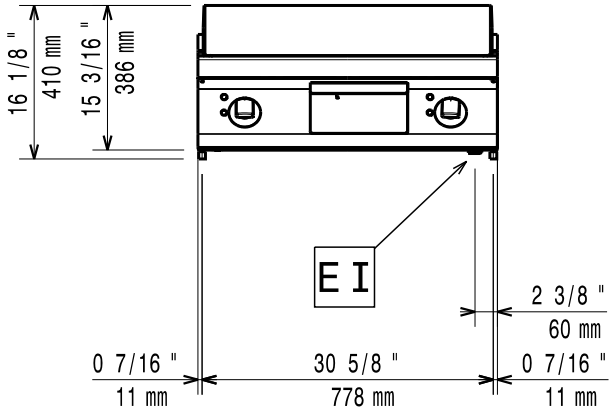

09/2021

Mod: E22/PM8T-NE

Production code: 393358

59785KS00