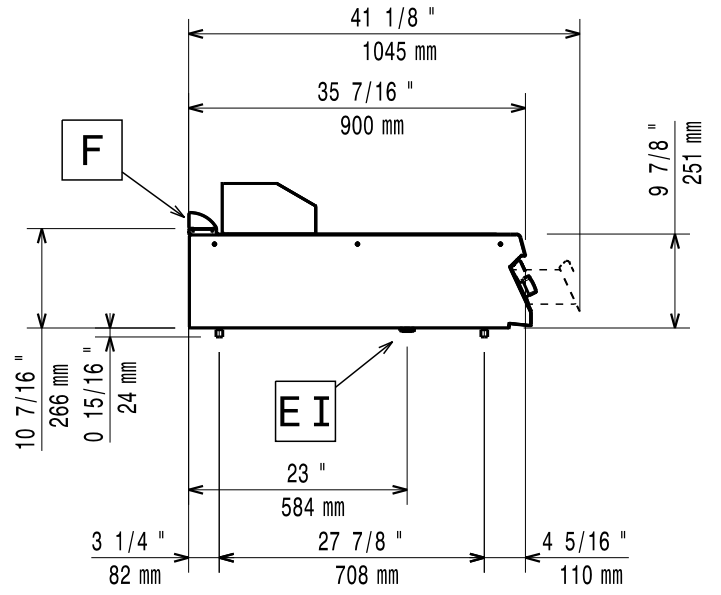

# **Mod: E22/PLCD8T-N**

**Production code: 393073**

**Diamond**  
catering equipment

59785KR00