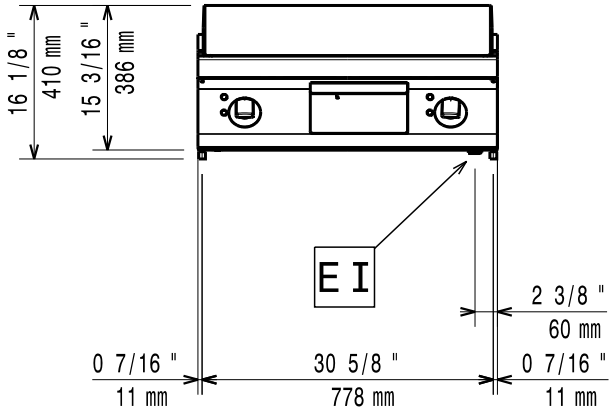

# **Mod: E22/PLCD8T-N**

**Production code: 393073**

**Diamond**  
catering equipment

59785KR00