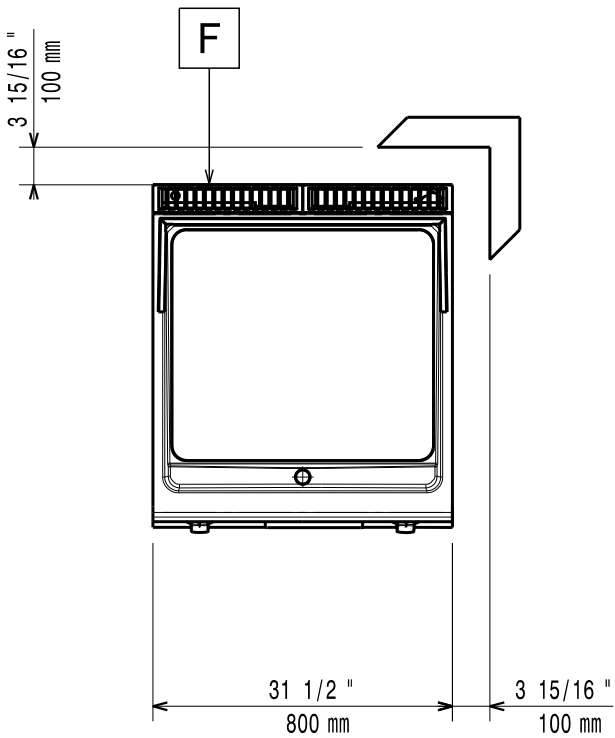

# **Mod: E22/PLCD8T-N**

**Production code: 393073**

**Diamond**  
catering equipment

59785KR00