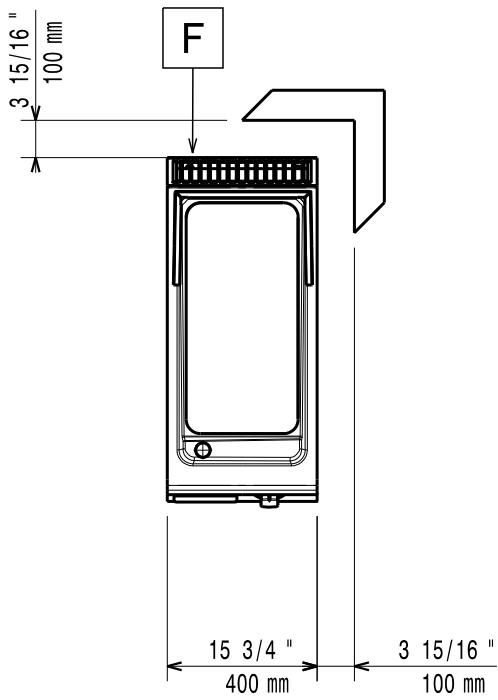

07/2012

Mod: E22/PLCD4T-N

Production code: 393072

Diamond
catering equipment

59785KD00