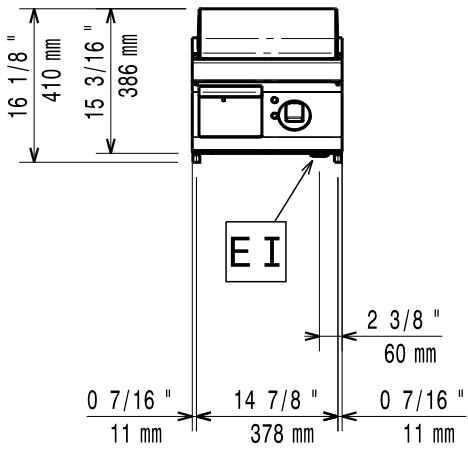

07/2012

Mod: E22/PLCD4T-N

Production code: 393072

Diamond
catering equipment

59785KD00