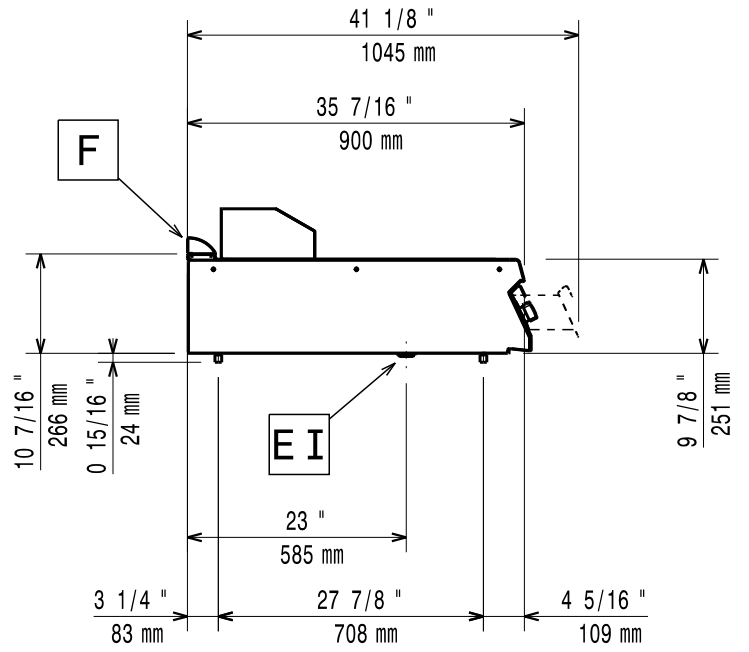

07/2012

Mod: E22/PLCD4T-N

Production code: 393072

Diamond
catering equipment

59785KD00