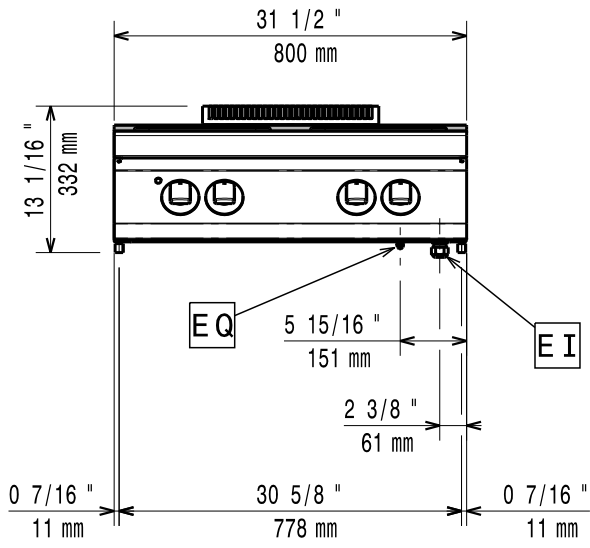

07/2012

Mod: E22/4PQ8T-N

Production code: 393040

Diamond
catering equipment

597858R00