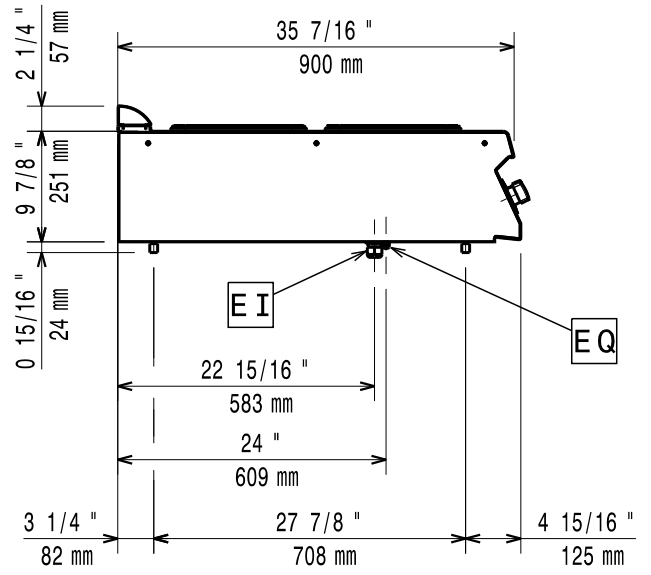

07/2012

Mod: E22/4PQ8T-N

Production code: 393040

Diamond
catering equipment

597858R00