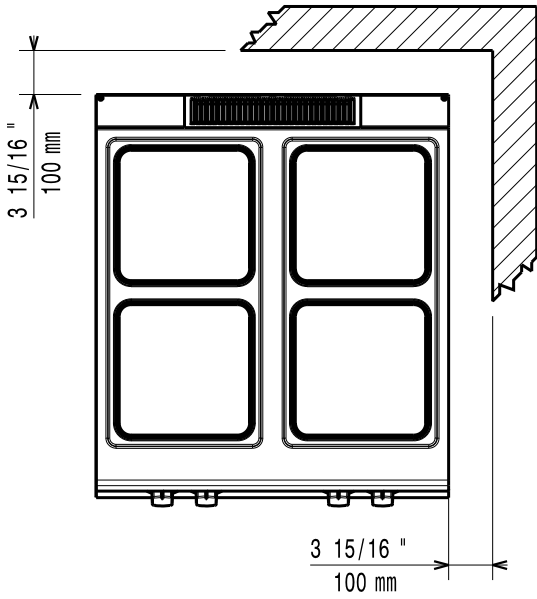

07/2012

Mod: E22/4PQ8T-N

Production code: 393040

Diamond
catering equipment

597858R00