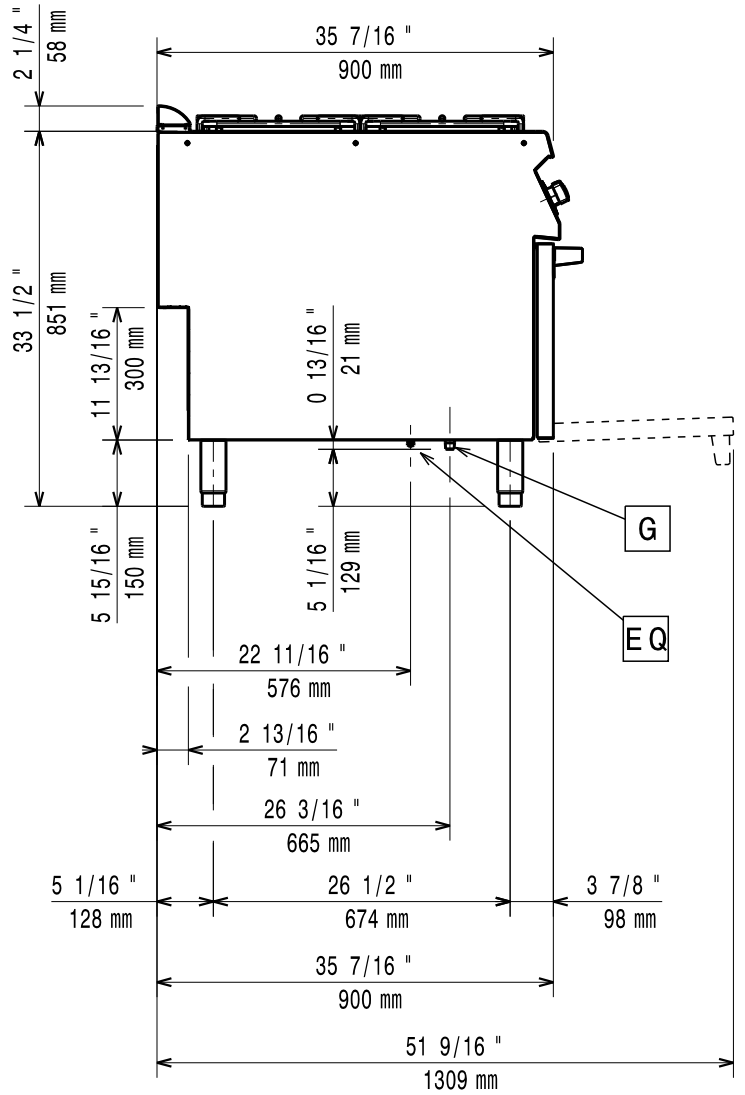

07/2012

Mod: G22/6BFA12-N

Production code: 393013

Diamond
catering equipment

597858F00