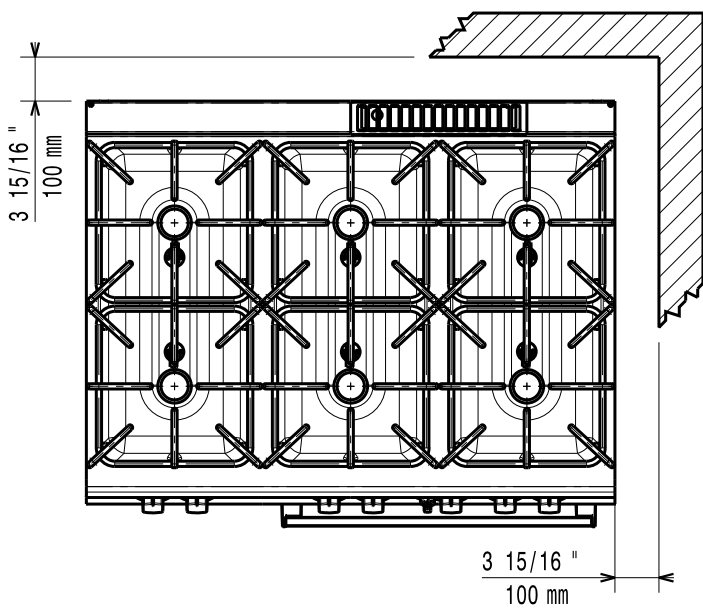

07/2012

Mod: G22/6BFA12-N

Production code: 393013

Diamond
catering equipment

597858F00