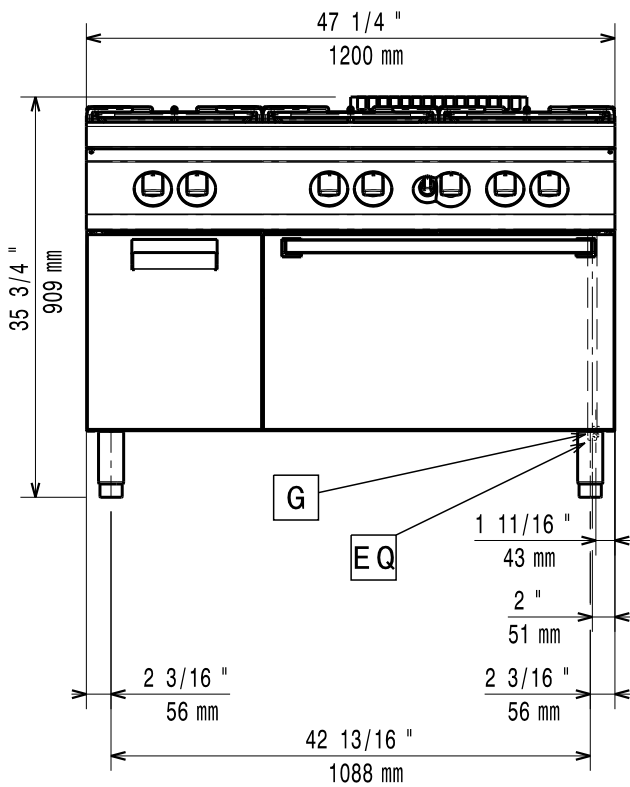

07/2012

Mod: G22/6BFA12-N

Production code: 393013

Diamond
catering equipment

597858F00