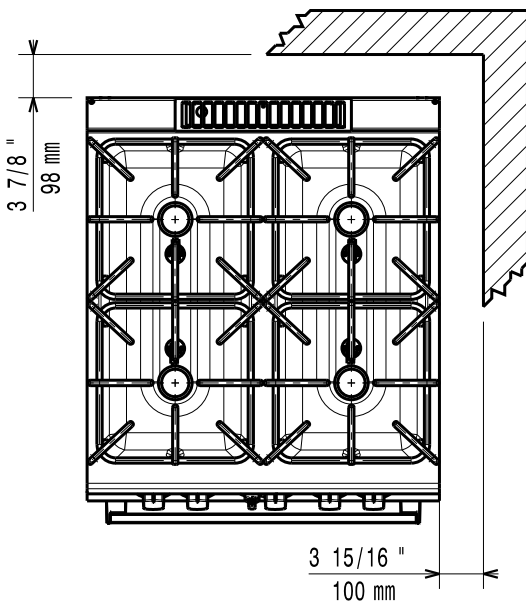

07/2012

Mod: G22/4BF8-N

Production code: 393005

Diamond
catering equipment

597858C00