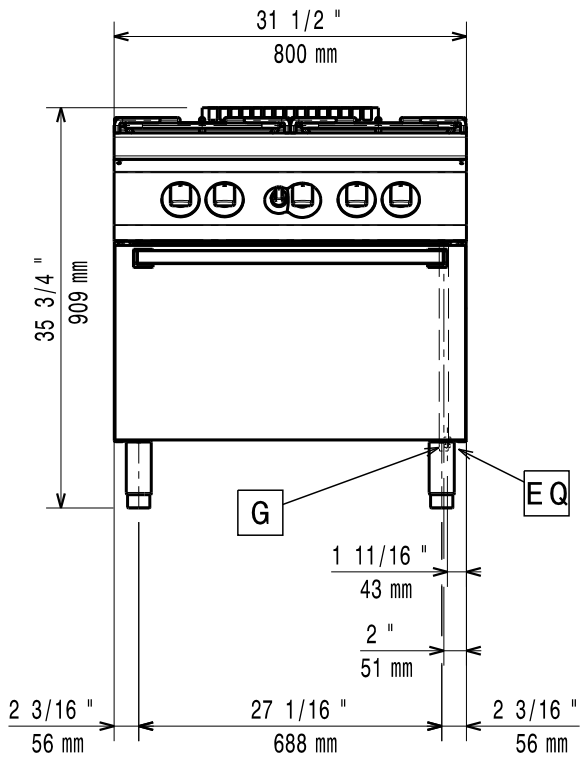

07/2012

Mod: G22/4BF8-N

Production code: 393005

Diamond
catering equipment

597858C00