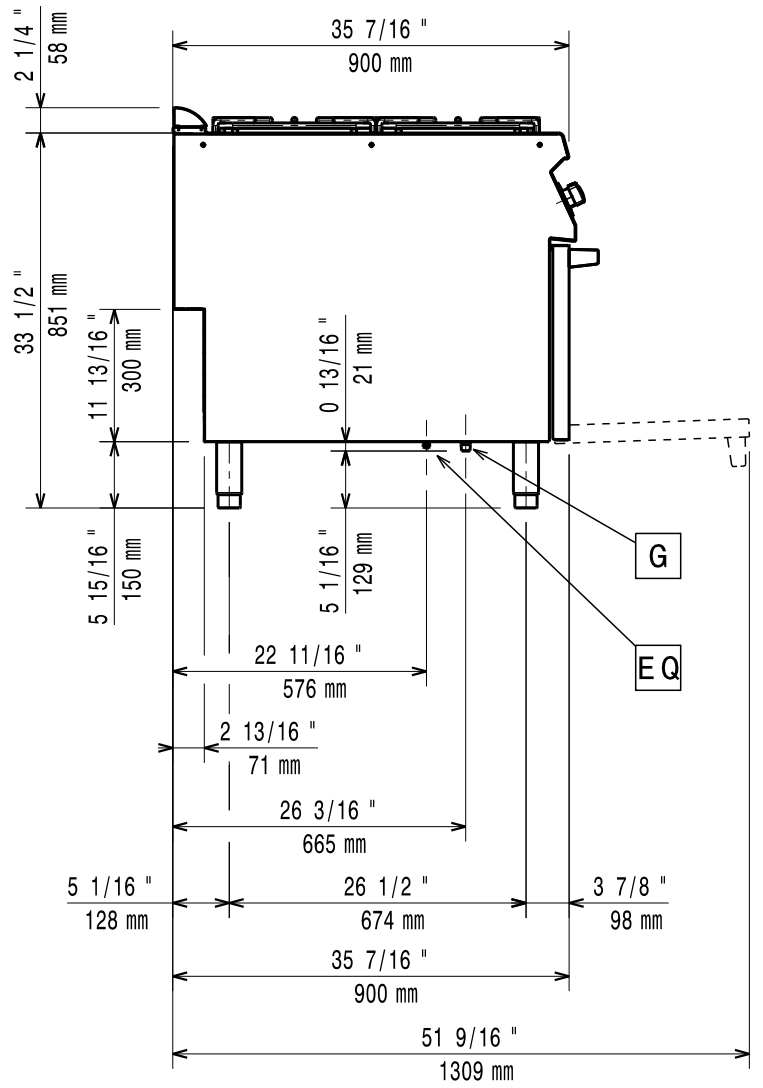

07/2012

Mod: G22/4BF8-N

Production code: 393005

Diamond
catering equipment

597858C00