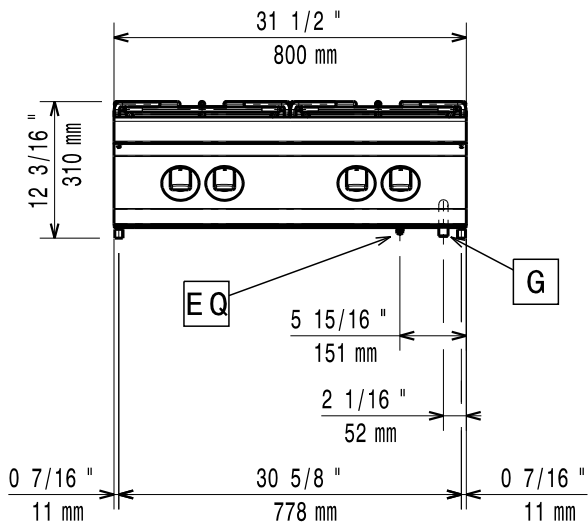

06/2012

**Mod: G22/4B8TPW-N**

**Production code: 393003**

**Diamond**  
catering equipment

597858800