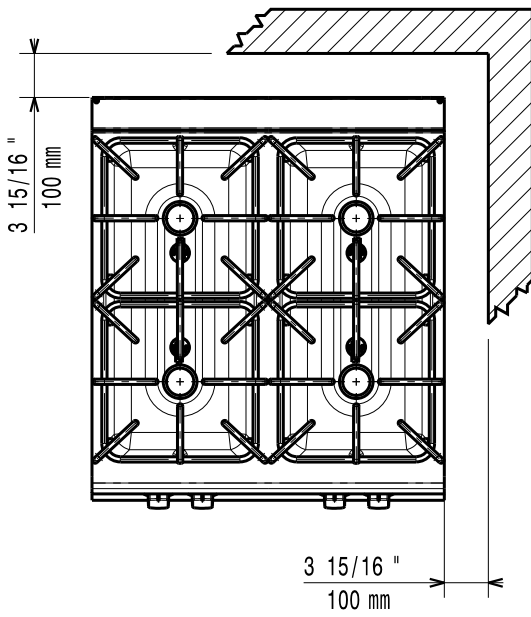

06/2012

**Mod: G22/4B8TPW-N**

**Production code: 393003**

**Diamond**  
catering equipment

597858800