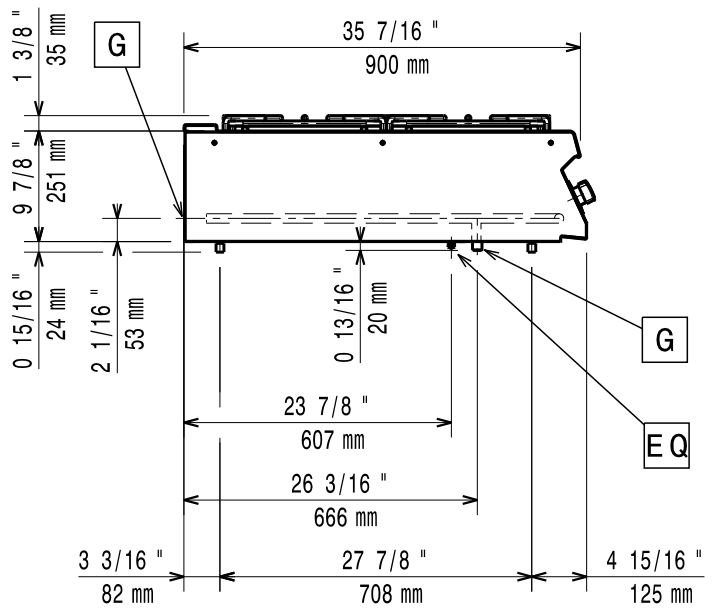

06/2012

**Mod: G22/4B8TPW-N**

**Production code: 393003**

**Diamond**  
catering equipment

597858800