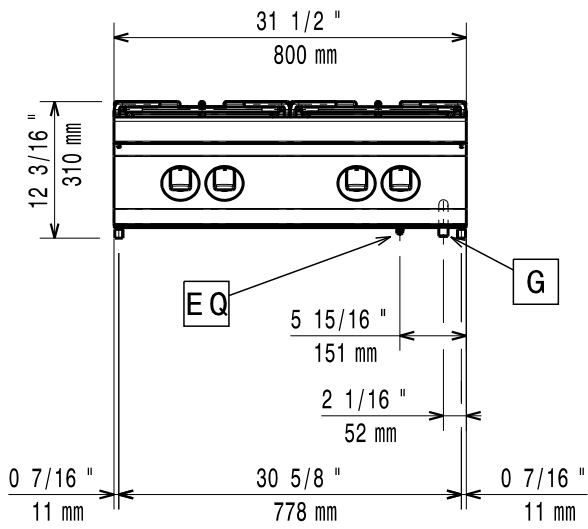

07/2012

Mod: G22/4B8T-N

Production code: 393002

Diamond
catering equipment

597858800