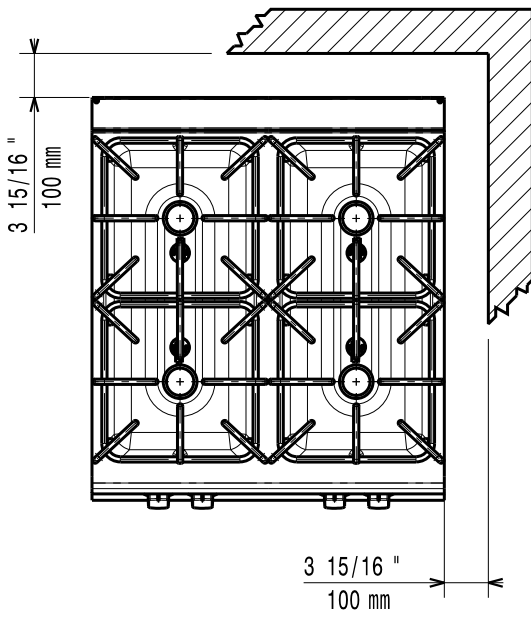

07/2012

Mod: G22/4B8T-N

Production code: 393002

Diamond
catering equipment

597858800