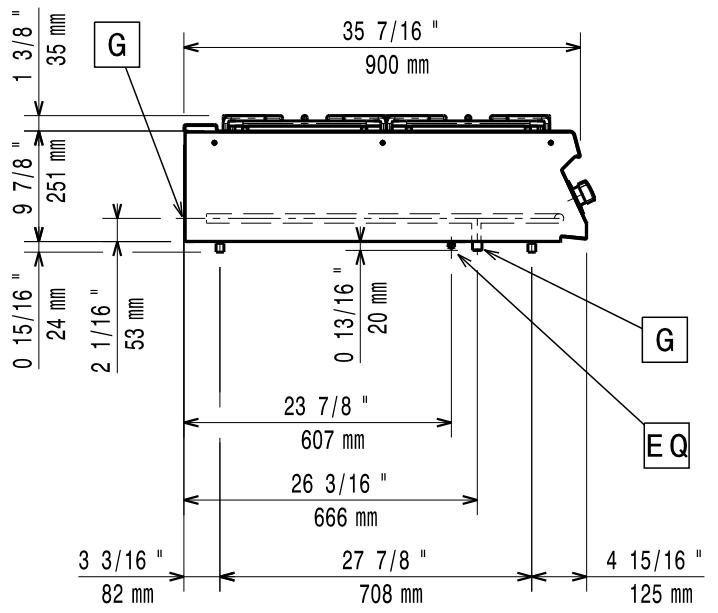

07/2012

Mod: G22/4B8T-N

Production code: 393002

Diamond
catering equipment

597858800