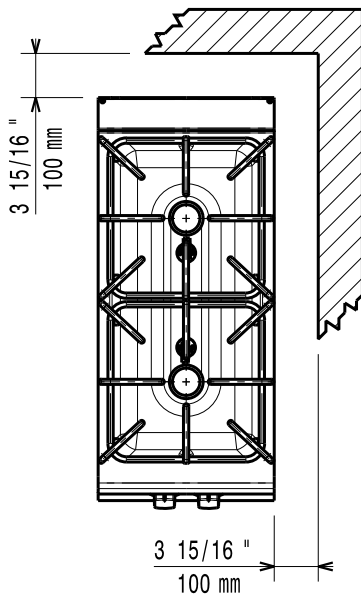

07/2012

Mod: G22/2B4TPW-N

Production code: 393001

Diamond
catering equipment

597858600