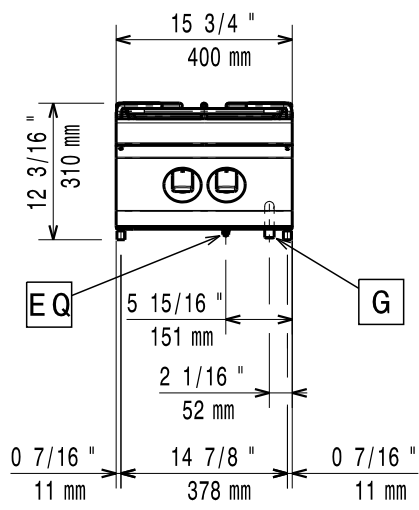

07/2012

Mod: G22/2B4TPW-N

Production code: 393001

Diamond
catering equipment

597858600