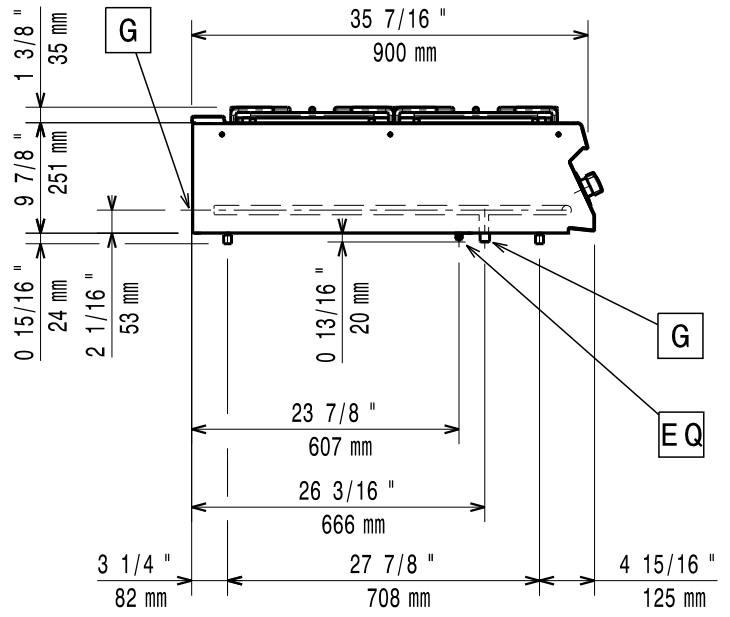

07/2012

Mod: G22/2B4TPW-N

Production code: 393001

Diamond
catering equipment

597858600