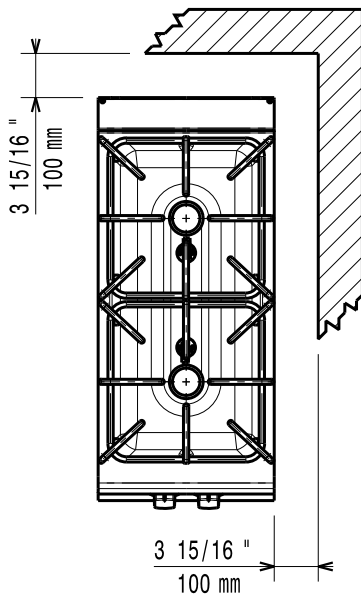

# Mod: G22/2B4T-N

Production code: 393000

**Diamond**  
catering equipment

597858600