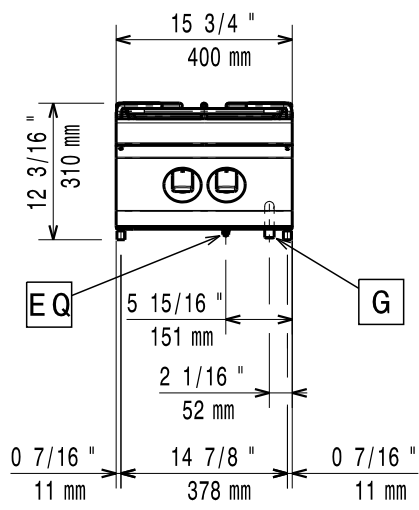

# Mod: G22/2B4T-N

Production code: 393000

**Diamond**  
catering equipment

597858600