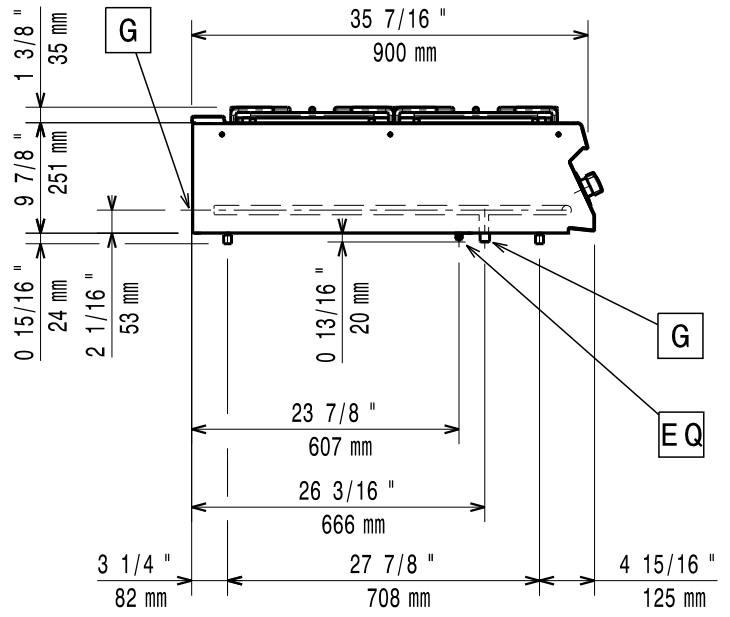

# Mod: G22/2B4T-N

Production code: 393000

**Diamond**  
catering equipment

597858600