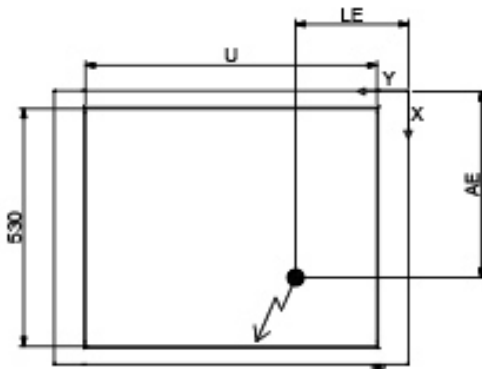

04/2019

Mod: IN/VCX08-PWT

Production code: 19043203

H ● : - 113 mm

W = 610 mm

LE : 231 mm

AE : 334 mm

Packaging dimensions:
 Height: 310,000 MM
 Depth: 625,000 MM
 Width: 805,000 MM
 Gross weight: 24,000 KG

W = 610 mm