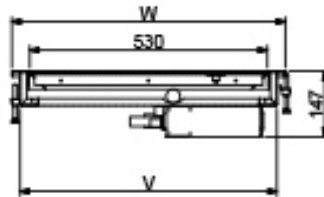

04/2019

Mod: IN/VCX08-PWT

Production code: 19043203

H ● : - 113 mm

W = 610 mm

LE : 231 mm

AE : 334 mm

Packaging dimensions:
 Height: 310,000 MM
 Depth: 625,000 MM
 Width: 805,000 MM
 Gross weight: 24,000 KG

| | X | Y | Z | U | V |
|-----|------|------|------|------|-----|
| 2GN | 790 | 698 | 384 | 650 | 573 |
| 3GN | 1115 | 1023 | 709 | 975 | 573 |
| 4GN | 1440 | 1348 | 1034 | 1300 | 573 |
| 5GN | 1765 | 1673 | 1359 | 1625 | 573 |

W = 610 mm