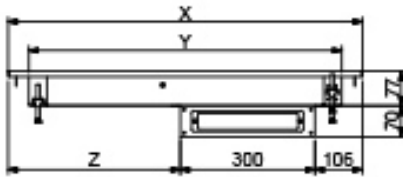

04/2019

Mod: IN/VCX08-PWT

Production code: 19043203

H ● : - 113 mm

W = 610 mm

LE : 231 mm

AE : 334 mm

Packaging dimensions:
 Height: 310,000 MM
 Depth: 625,000 MM
 Width: 805,000 MM
 Gross weight: 24,000 KG

| | X | Y | Z | U | V |
|-----|------|------|------|------|-----|
| 2GN | 790 | 698 | 384 | 650 | 573 |
| 3GN | 1115 | 1023 | 709 | 975 | 573 |
| 4GN | 1440 | 1348 | 1034 | 1300 | 573 |
| 5GN | 1765 | 1673 | 1359 | 1625 | 573 |

W = 610 mm