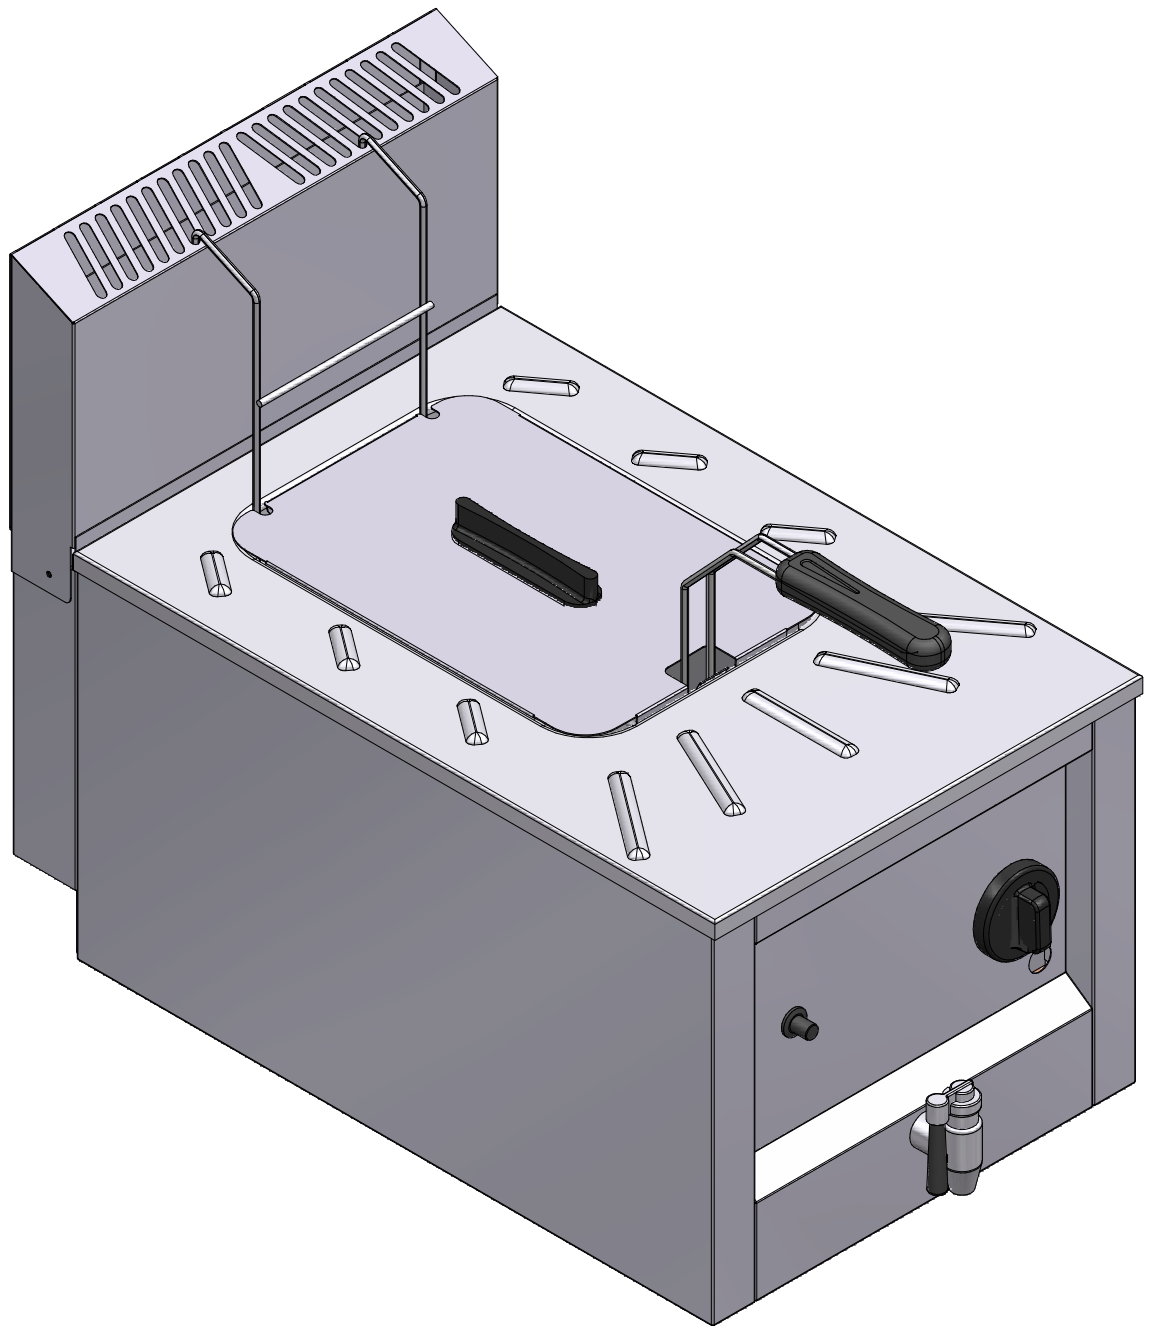

05/2014

Mod: FSM-12GT/N

Production code: RFG 12

Diamond
catering equipment

FRITEUSE RFG 12

Vue 3D

DT15

Date :
27/05/2014