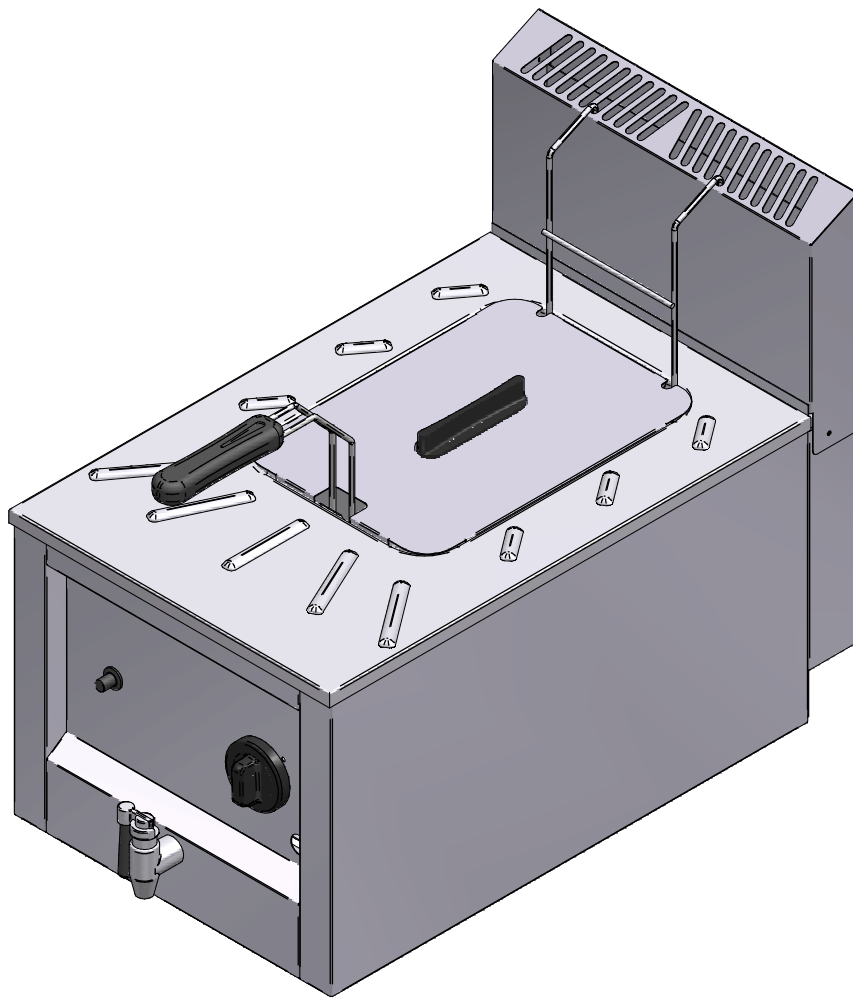

FRITEUSE RFG 12

Mise en plan

DT15

Date :
27/05/2014

Dessiné par :
C.Gu

Approuvé par :

Date :

Indice
A