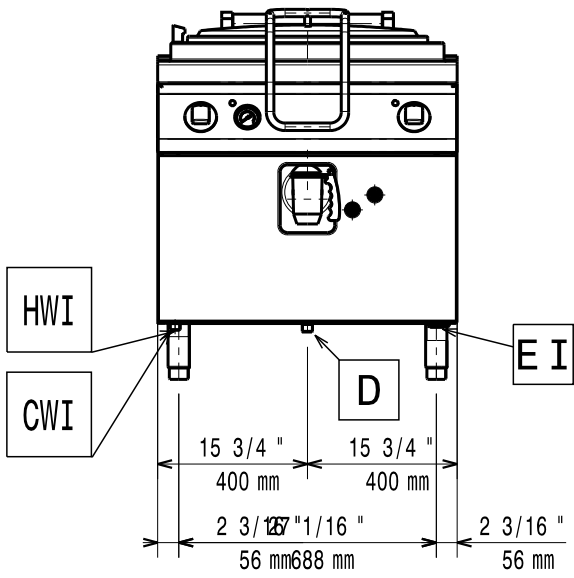

# **Mod: E22/M100I8-N**

**Production code: 393118**

**Diamond**  
catering equipment

59785BS00