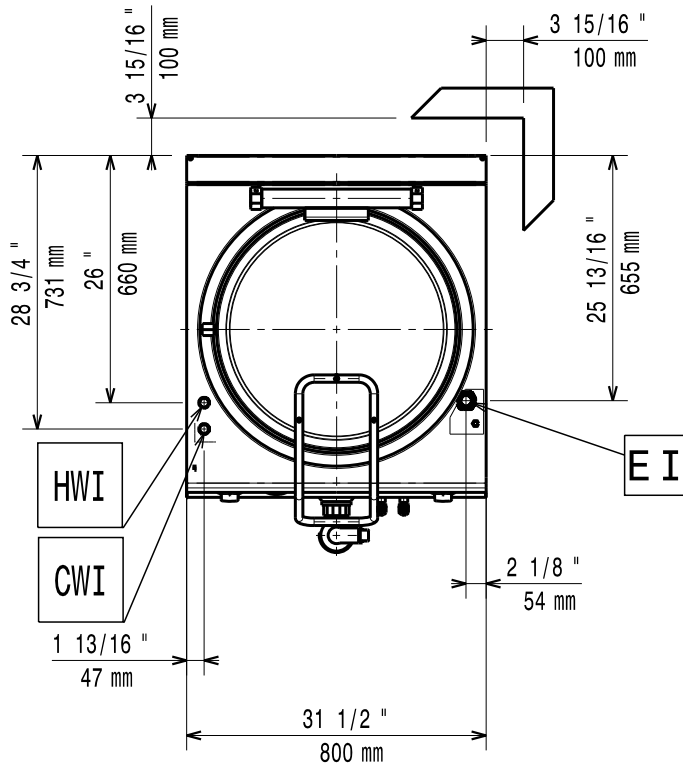

# **Mod: E22/M100I8-N**

**Production code: 393118**

**Diamond**  
catering equipment

59785BS00