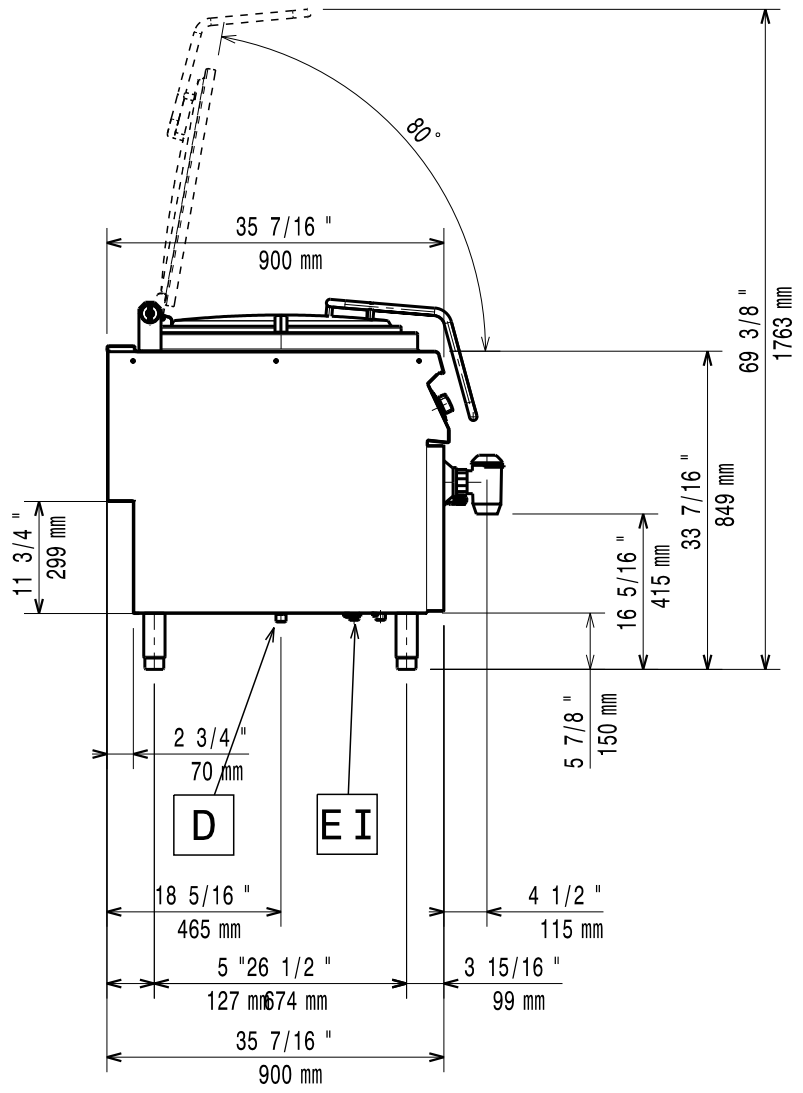

# **Mod: E22/M100I8-N**

**Production code: 393118**

**Diamond**  
catering equipment

59785BS00