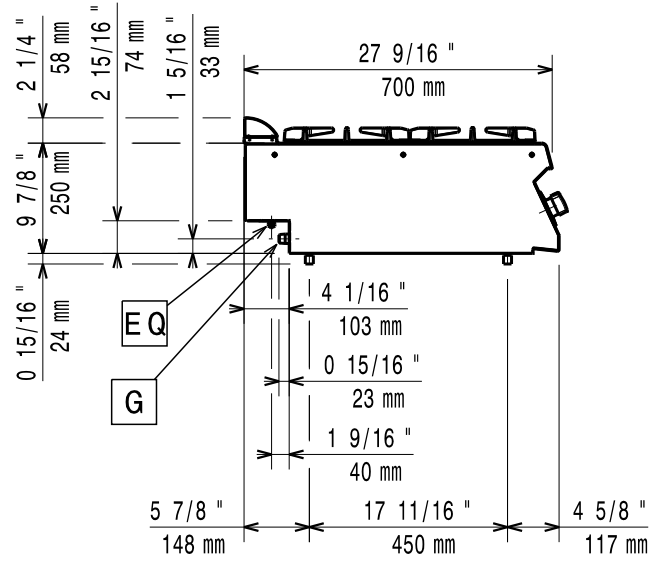

04/2016

Mod: G17/6F12T-N

Production code: 373170

Diamond
catering equipment

597857R00