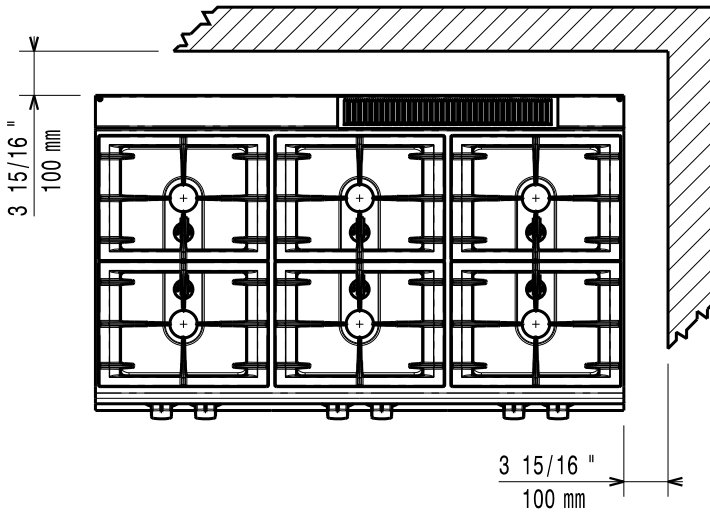

04/2016

Mod: G17/6F12T-N

Production code: 373170

Diamond
catering equipment

597857R00