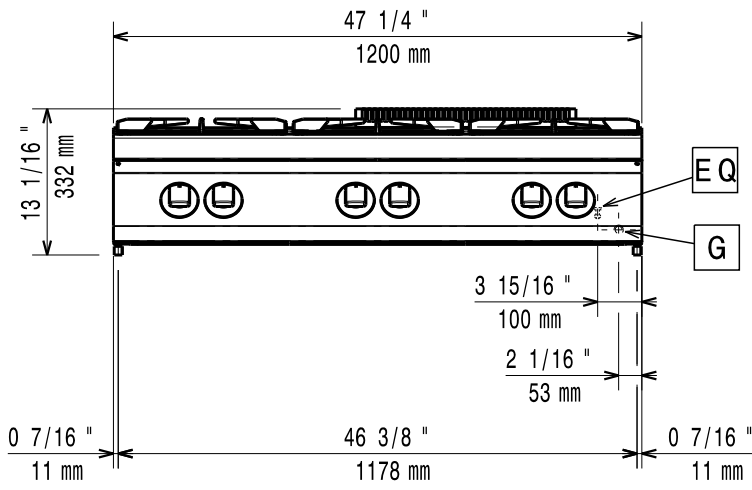

04/2016

Mod: G17/6F12T-N

Production code: 373170

Diamond
catering equipment

597857R00