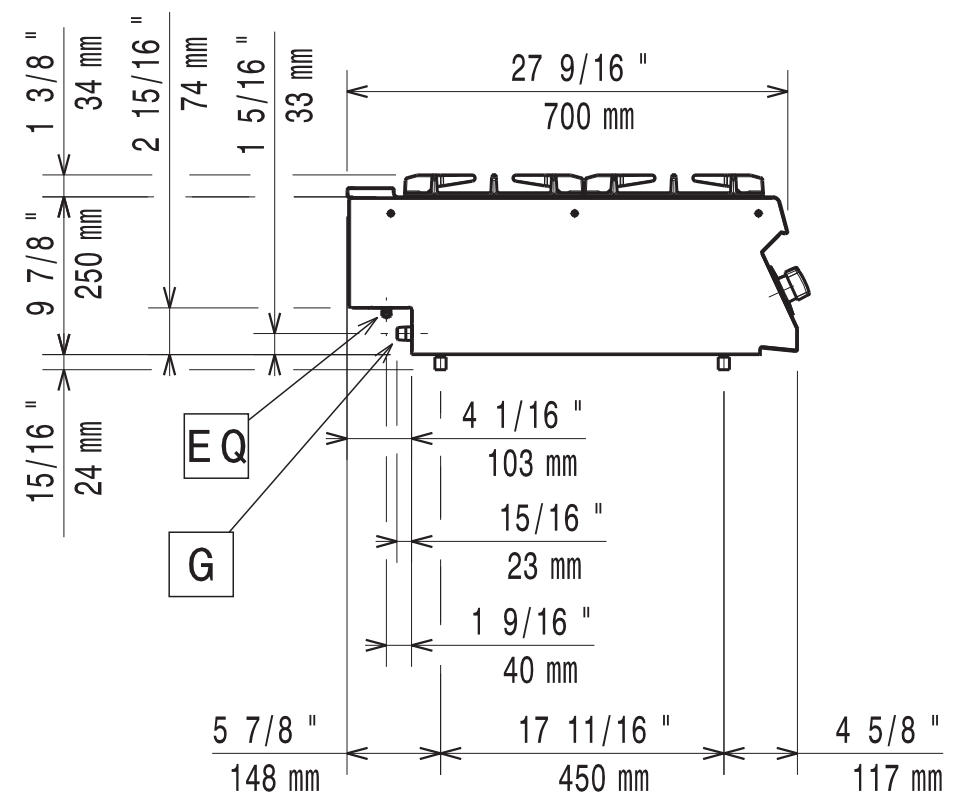

10/2011

Mod: G17/2F4T-N

Production code: 373000

Diamond
catering equipment

597857P00