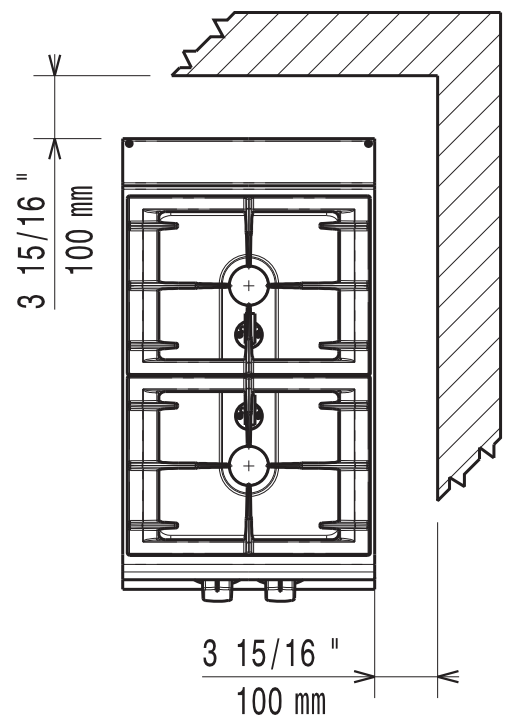

10/2011

Mod: G17/2F4T-N

Production code: 373000

Diamond
catering equipment

597857P00