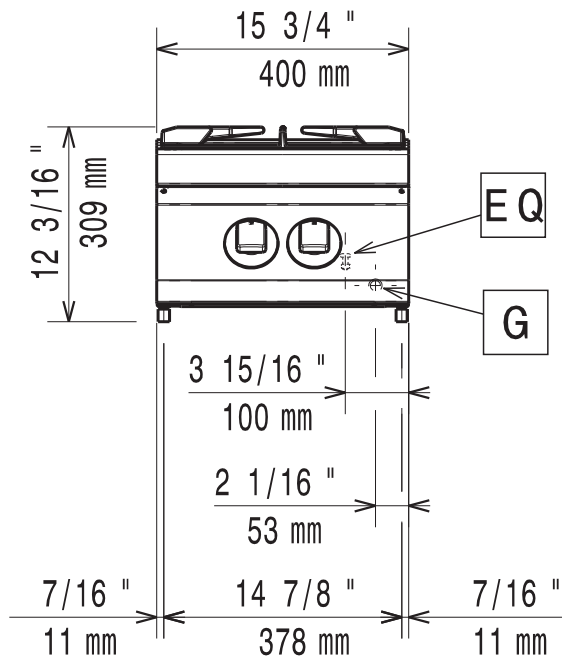

10/2011

Mod: G17/2F4T-N

Production code: 373000

Diamond
catering equipment

597857P00