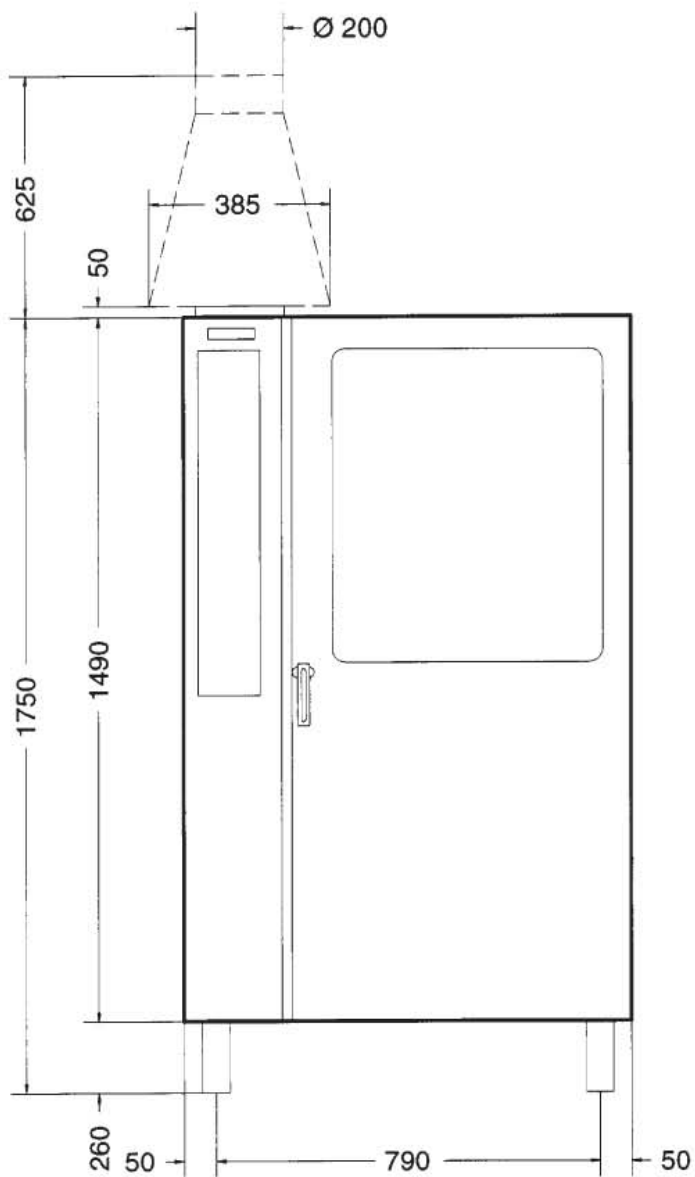

02/2016

Mod: CFG 202

Production code: 697516

Diamond
catering equipment

597400V00