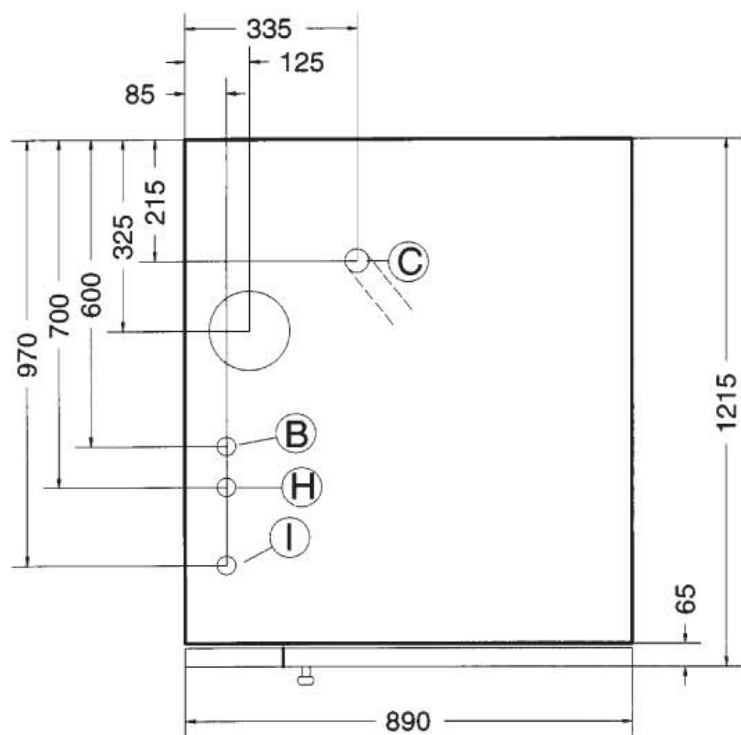

02/2016

Mod: CFG 202

Production code: 697516

Diamond
catering equipment

597400V00