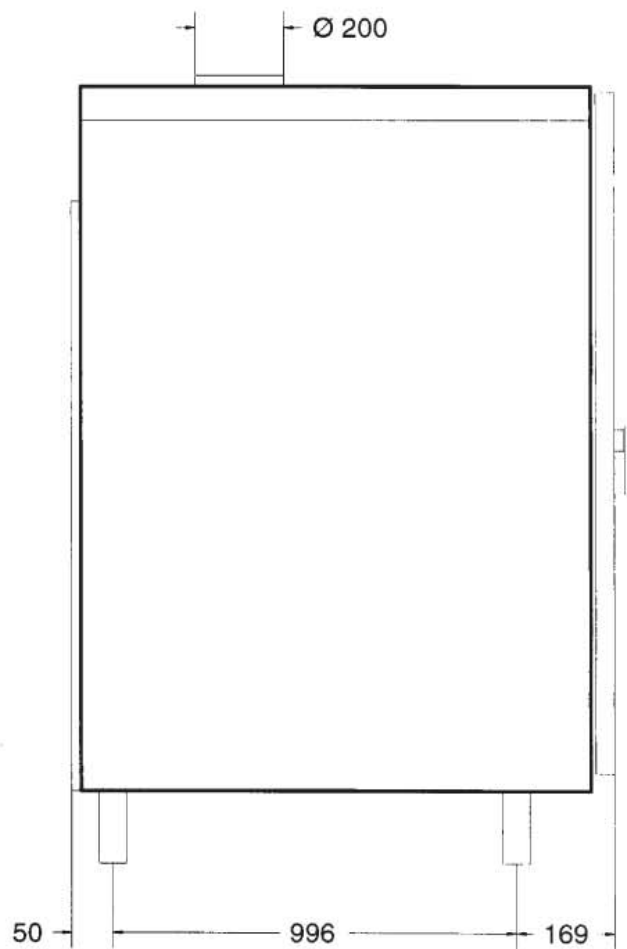

02/2016

Mod: CFG 202

Production code: 697516

Diamond
catering equipment

597400V00