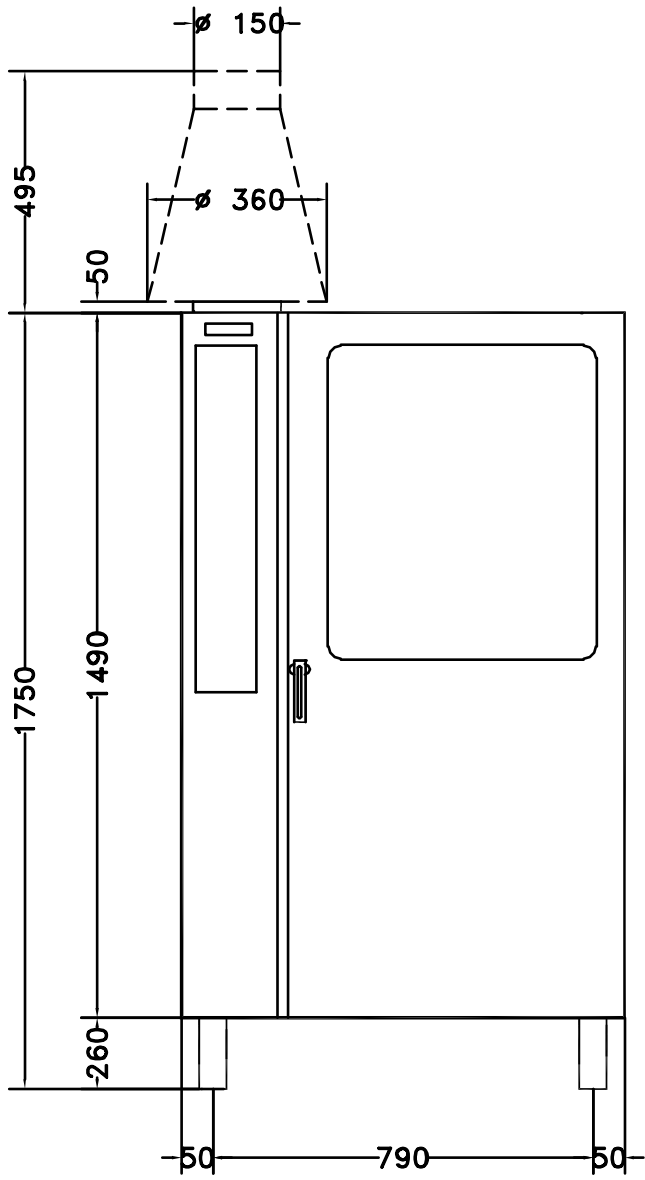

02/2016

Mod: CFG 201

Production code: 697504

Diamond
catering equipment

ITC-0314010A