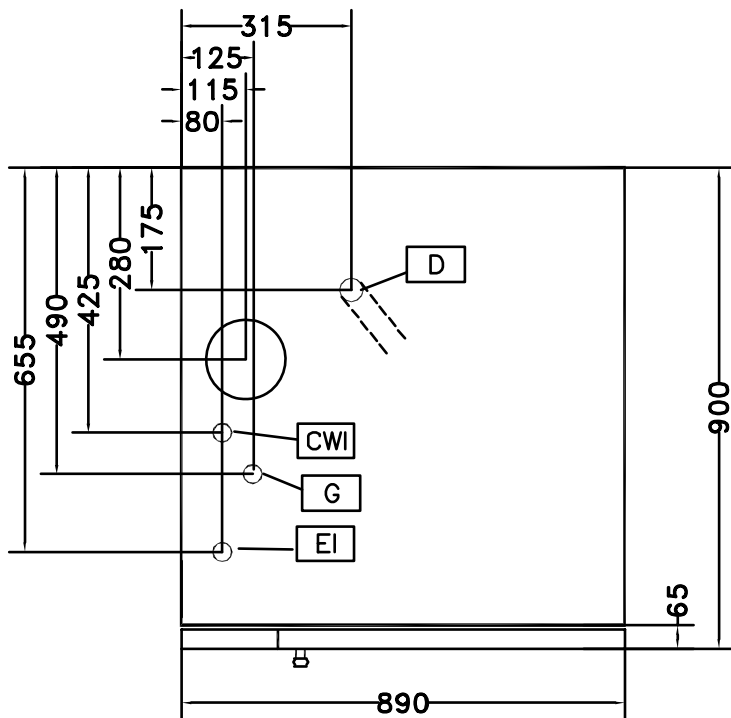

02/2016

Mod: CFG 201

Production code: 697504

Diamond
catering equipment

ITC-0314010A