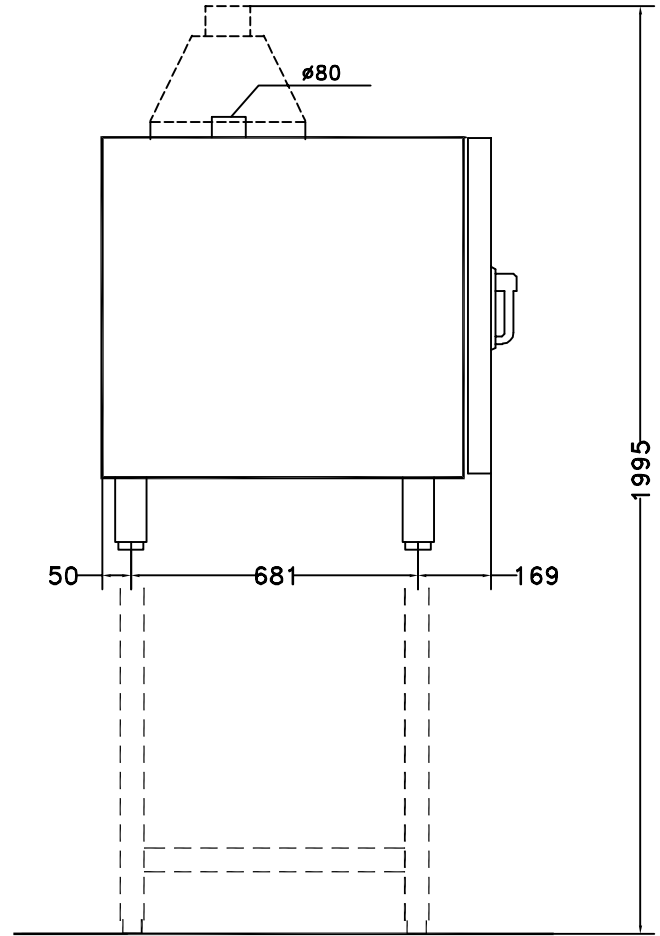

12/2017

Mod: CFG 101/R

Production code: 697502

Diamond
catering equipment

ITC-S22038