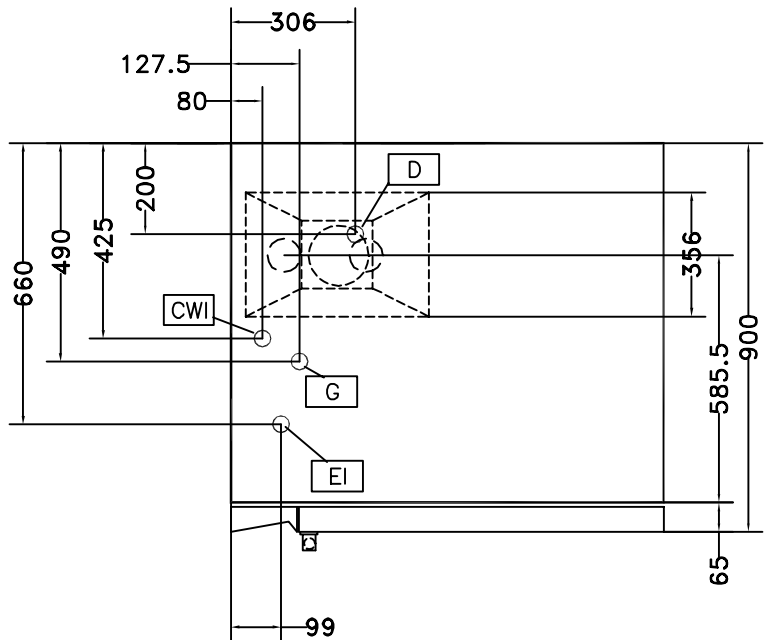

12/2017

Mod: CFG 101/R

Production code: 697502

Diamond
catering equipment

ITC-S22038