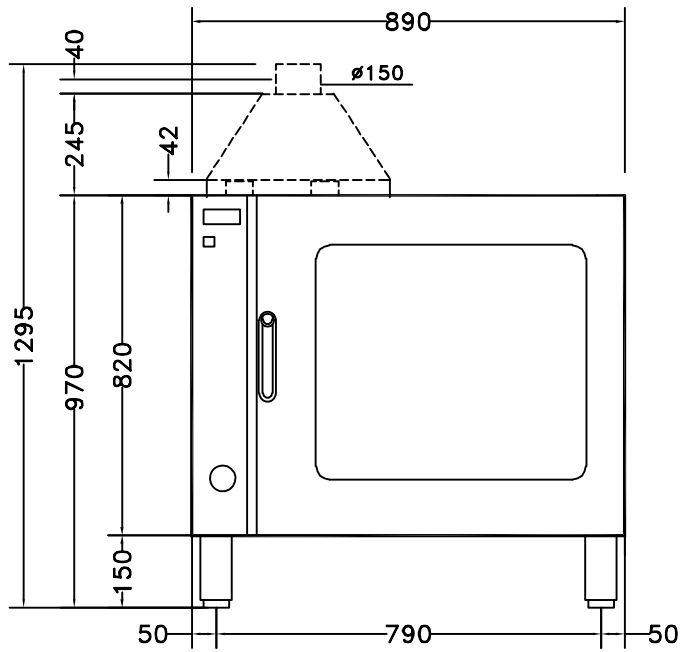

12/2017

Mod: CFG 101/R

Production code: 697502

Diamond
catering equipment

ITC-S22038