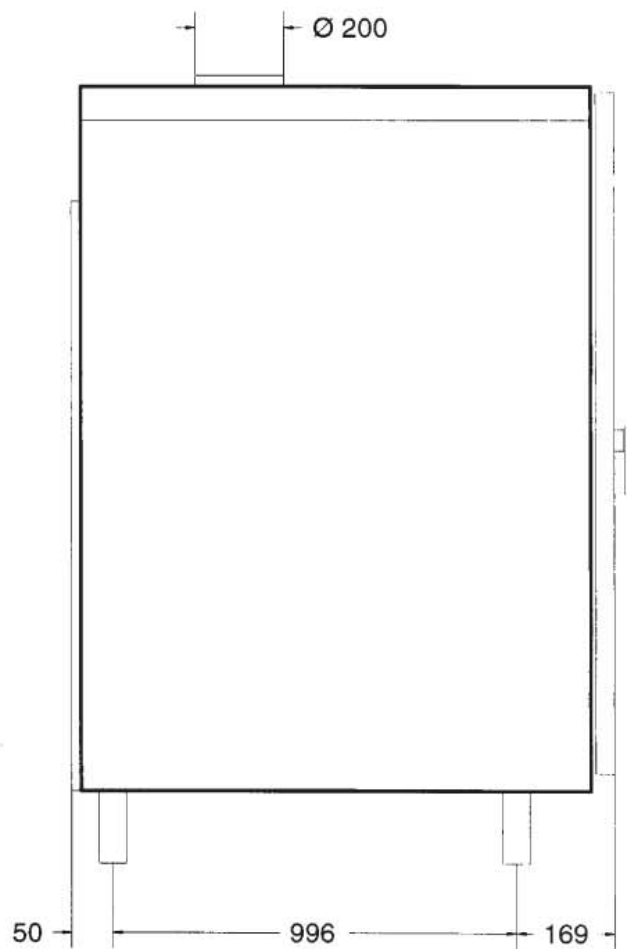

# Mod: CFE 202

Production code: 697514

**Diamond**  
catering equipment

597400V00