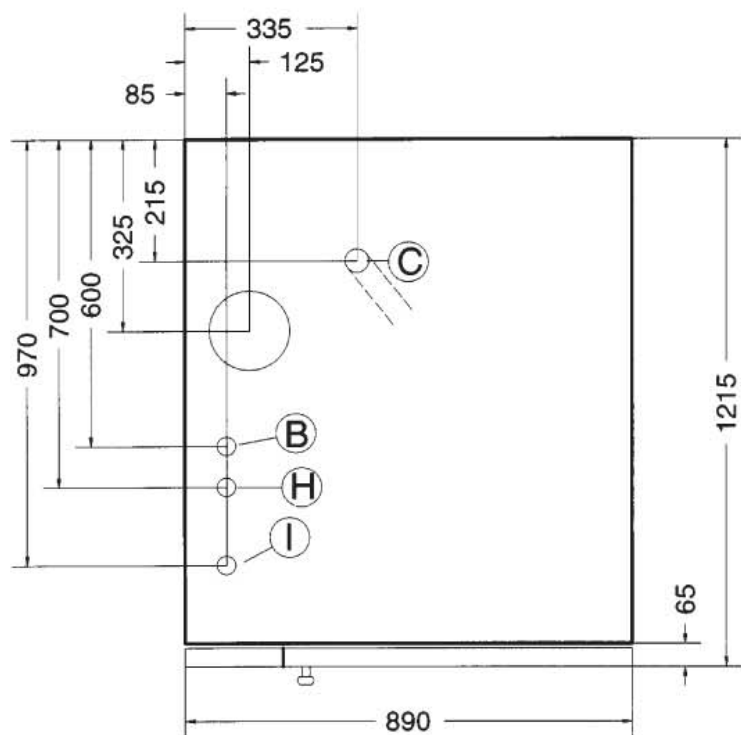

# Mod: CFE 202

Production code: 697514

**Diamond**  
catering equipment

597400V00