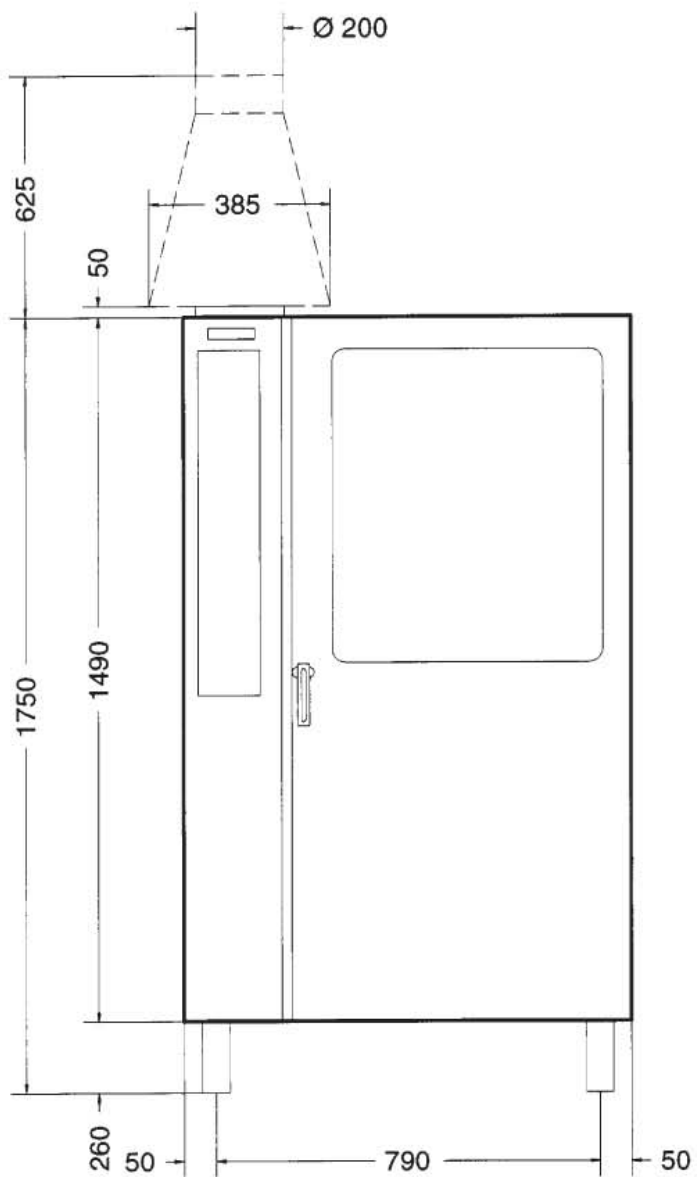

# Mod: CFE 202

Production code: 697514

**Diamond**  
catering equipment

597400V00