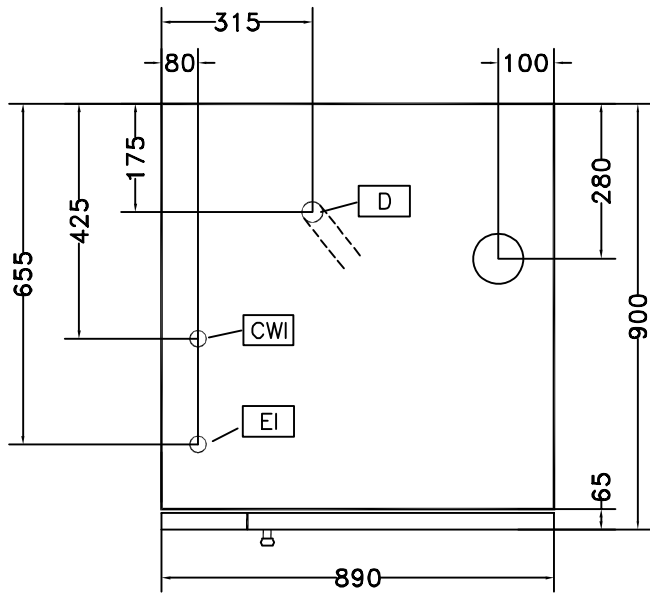

# Mod: CFE 201

Production code: 697505

**Diamond**  
catering equipment

ITC-0314030A