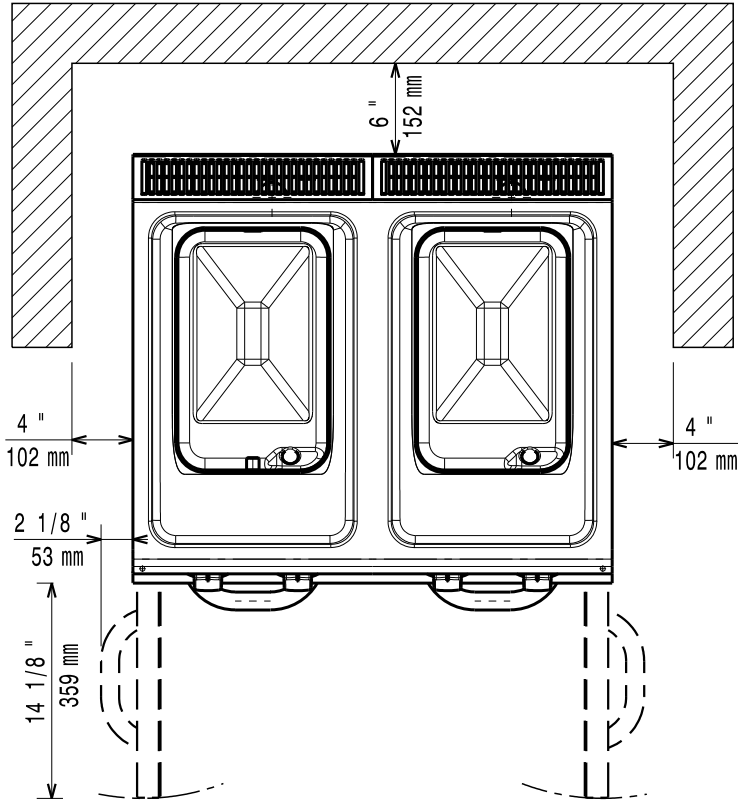

11/2011

Mod: G17/CPA8-N

Production code: 373091

Diamond
catering equipment

59785D800