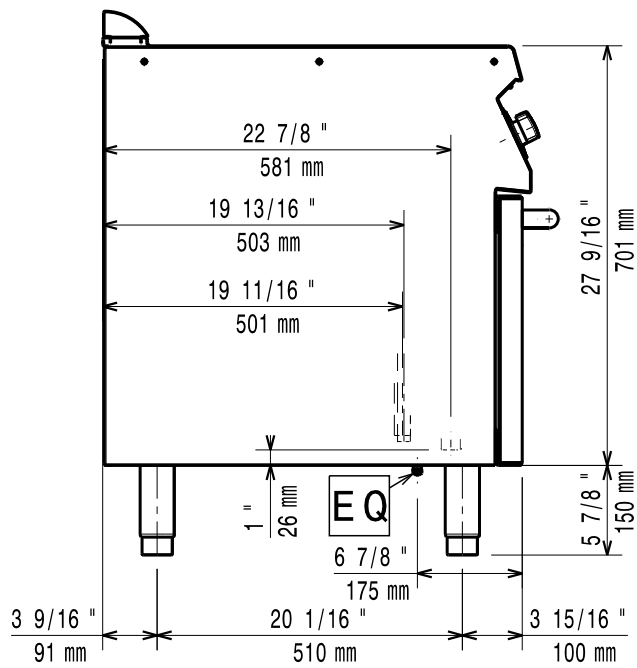

11/2011

Mod: G17/CPA8-N

Production code: 373091

Diamond
catering equipment

59785D800