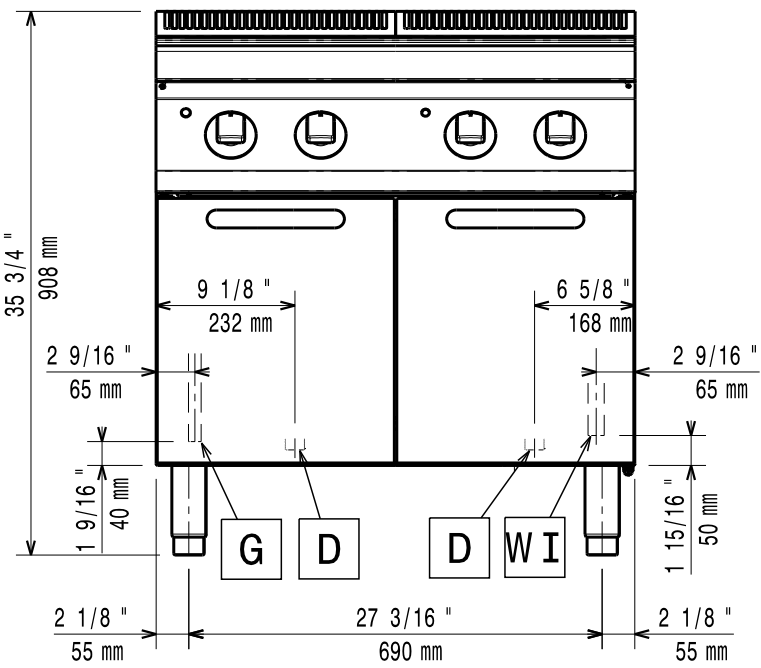

11/2011

Mod: G17/CPA8-N

Production code: 373091

Diamond
catering equipment

59785D800