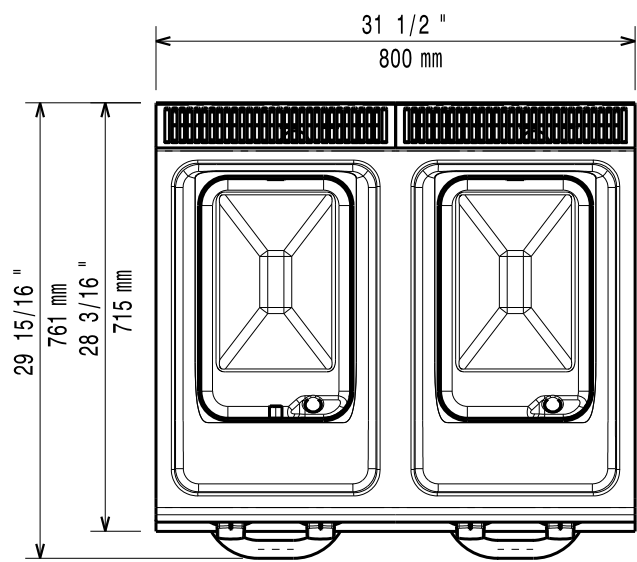

11/2011

Mod: G17/CPA8-N

Production code: 373091

Diamond
catering equipment

59785D800