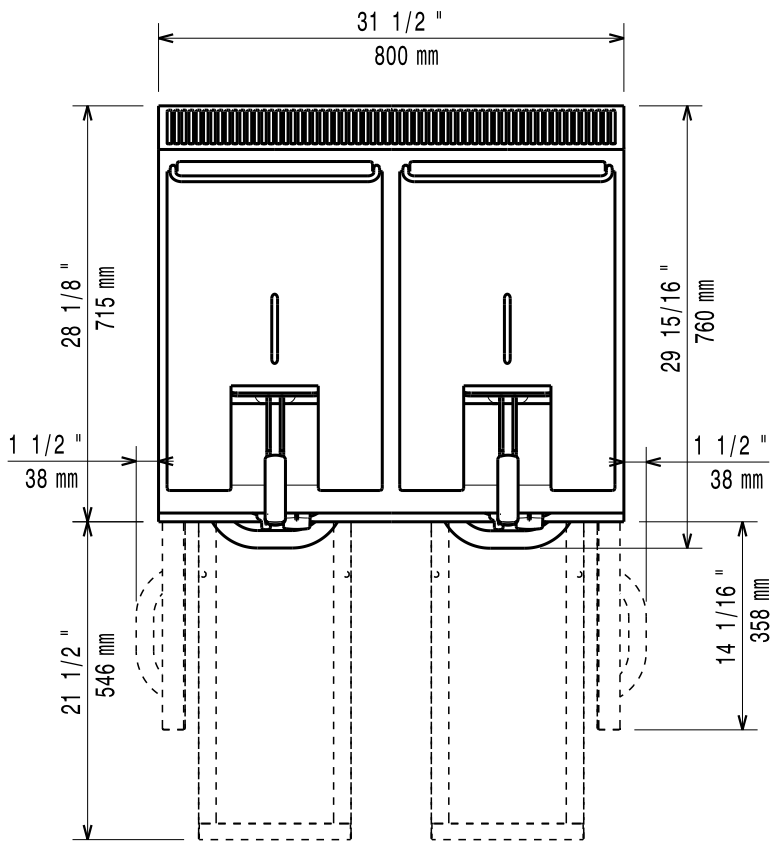

11/2011

Mod: G17/F30A8-N

Production code: 373071

Diamond
catering equipment

59785H000