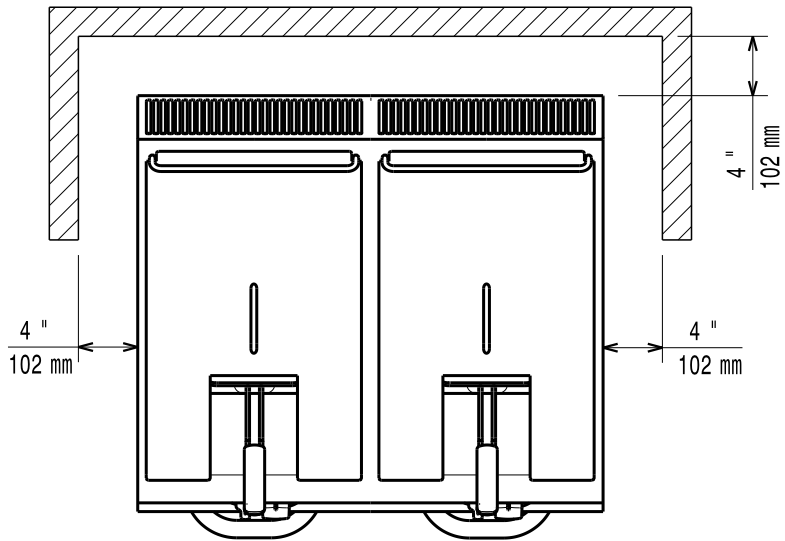

11/2011

Mod: G17/F30A8-N

Production code: 373071

Diamond
catering equipment

59785H000