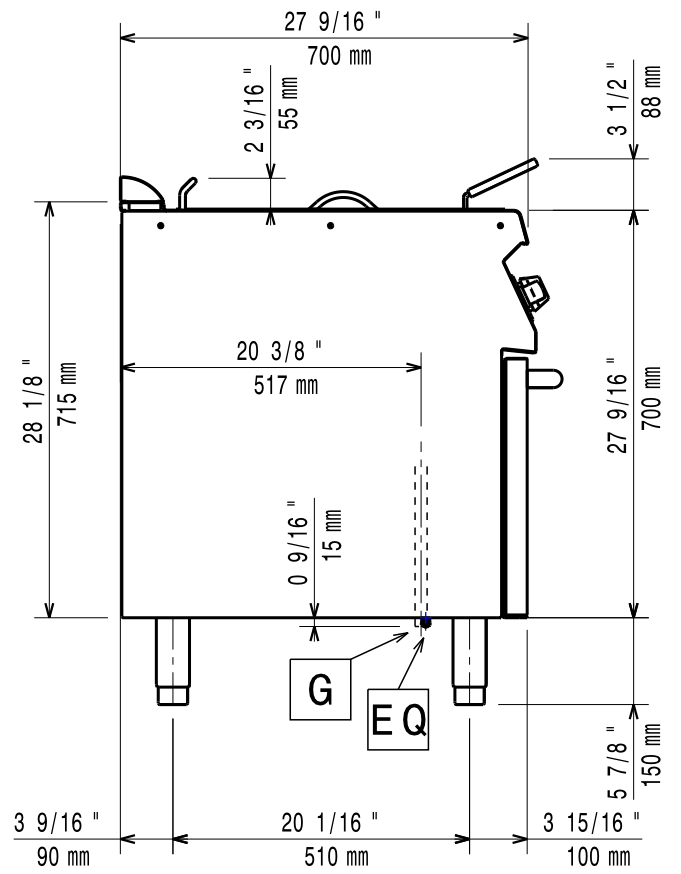

11/2011

Mod: G17/F30A8-N

Production code: 373071

Diamond
catering equipment

59785H000