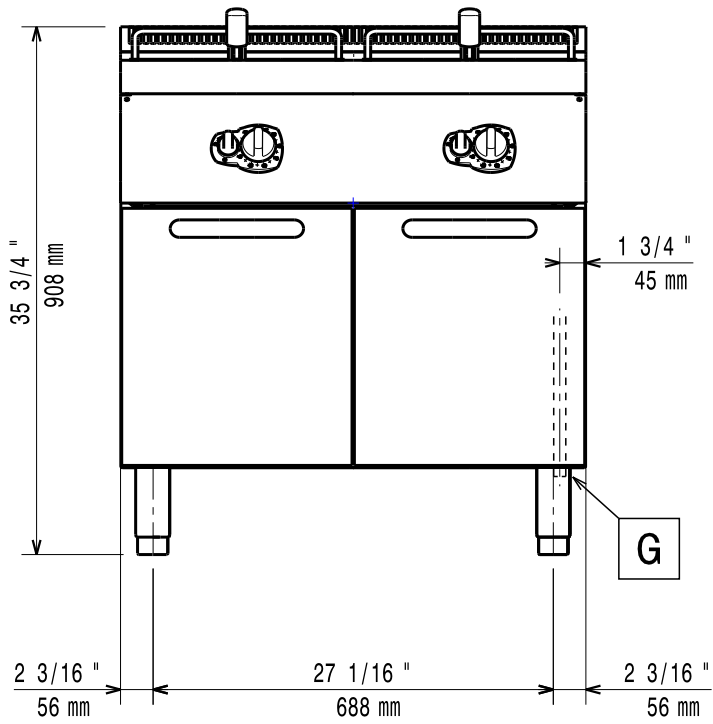

11/2011

Mod: G17/F30A8-N

Production code: 373071

Diamond
catering equipment

59785H000