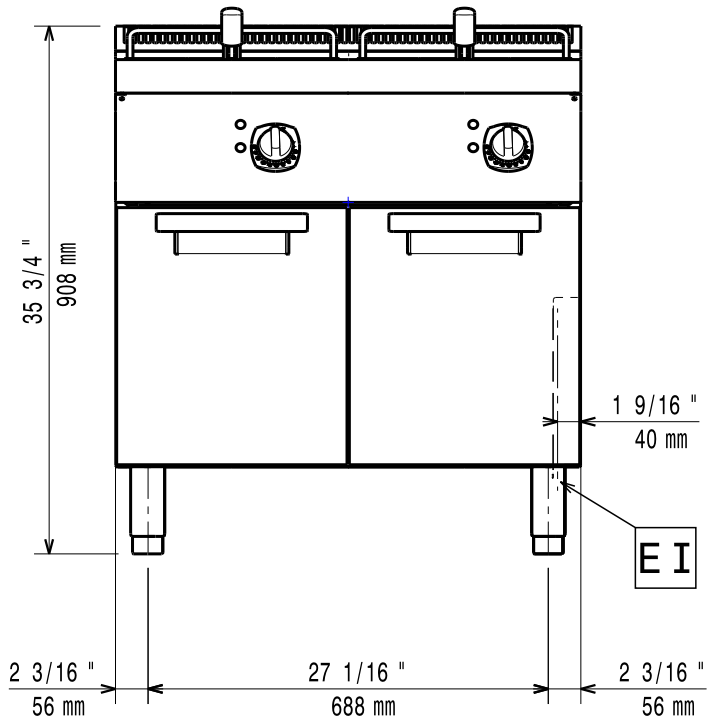

11/2011

Mod: E17/F30A8-N

Production code: 373082

Diamond
catering equipment

59785JF00