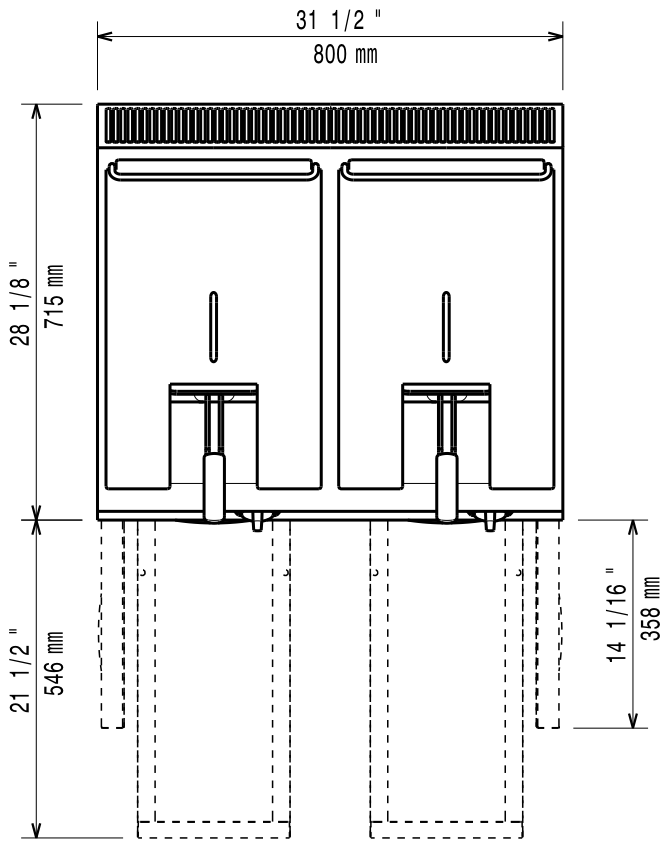

11/2011

Mod: E17/F30A8-N

Production code: 373082

Diamond
catering equipment

59785JF00