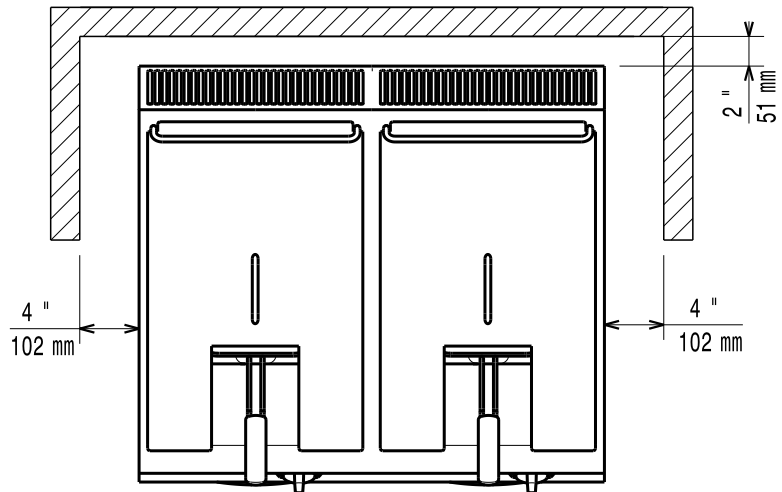

11/2011

Mod: E17/F30A8-N

Production code: 373082

Diamond
catering equipment

59785JF00