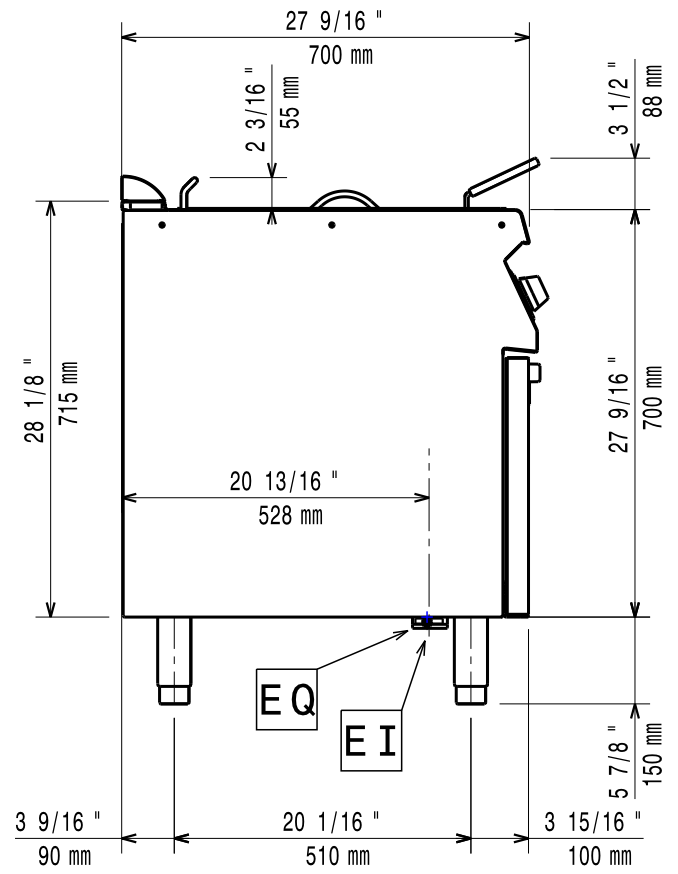

11/2011

Mod: E17/F30A8-N

Production code: 373082

Diamond
catering equipment

59785JF00