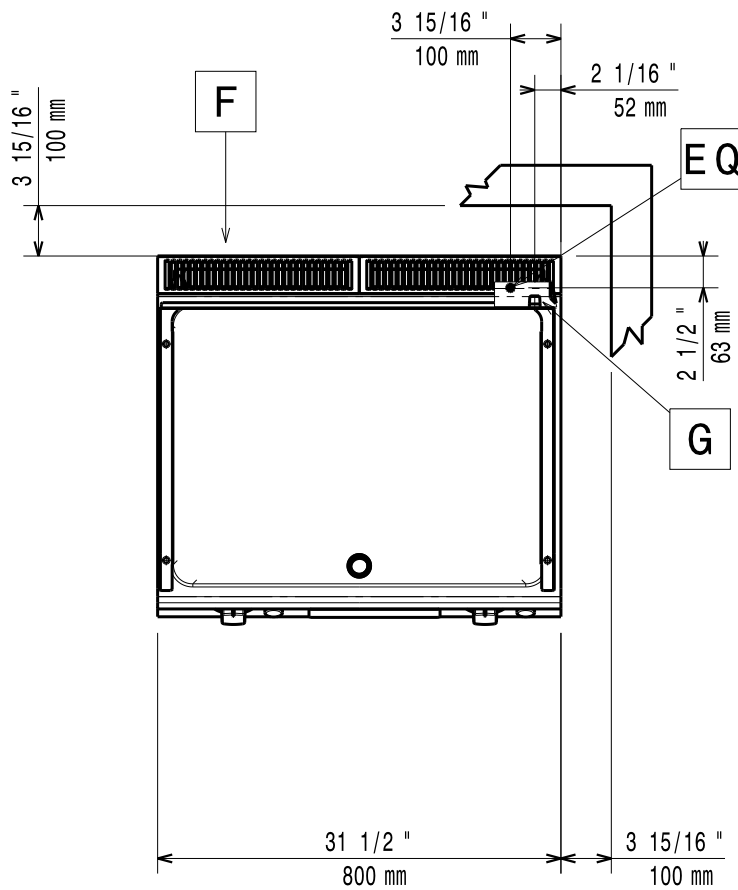

# **Mod: G17/PMCD8T-N**

**Production code: 373041**

**Diamond**  
catering equipment

59785LS00