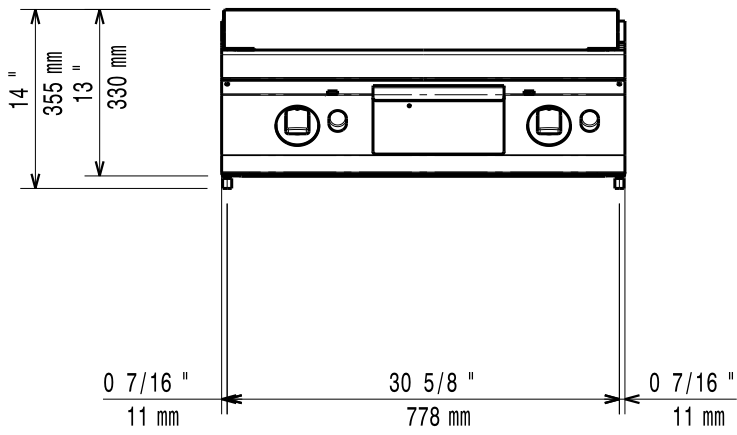

# **Mod: G17/PMCD8T-N**

**Production code: 373041**

**Diamond**  
catering equipment

59785LS00