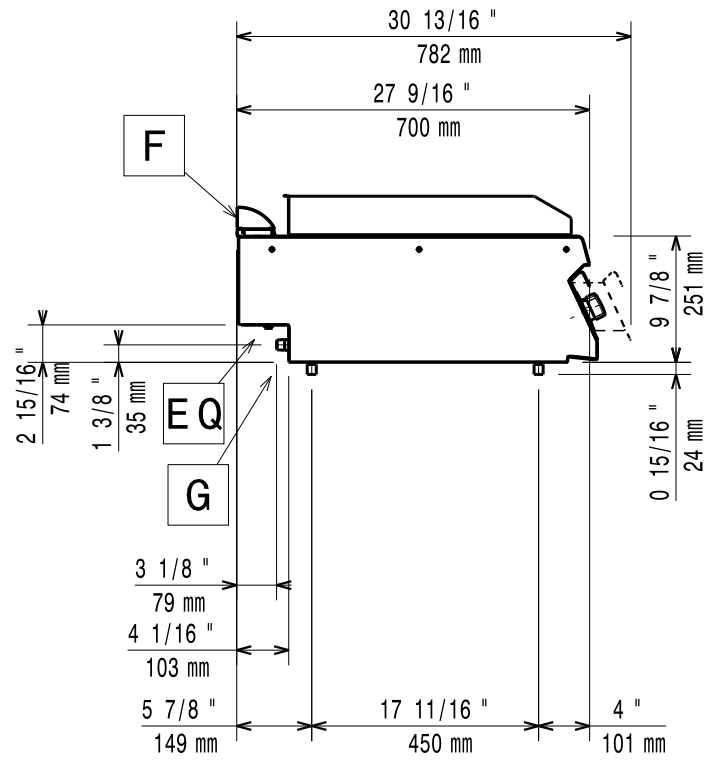

# **Mod: G17/PMCD8T-N**

**Production code: 373041**

**Diamond**  
catering equipment

59785LS00