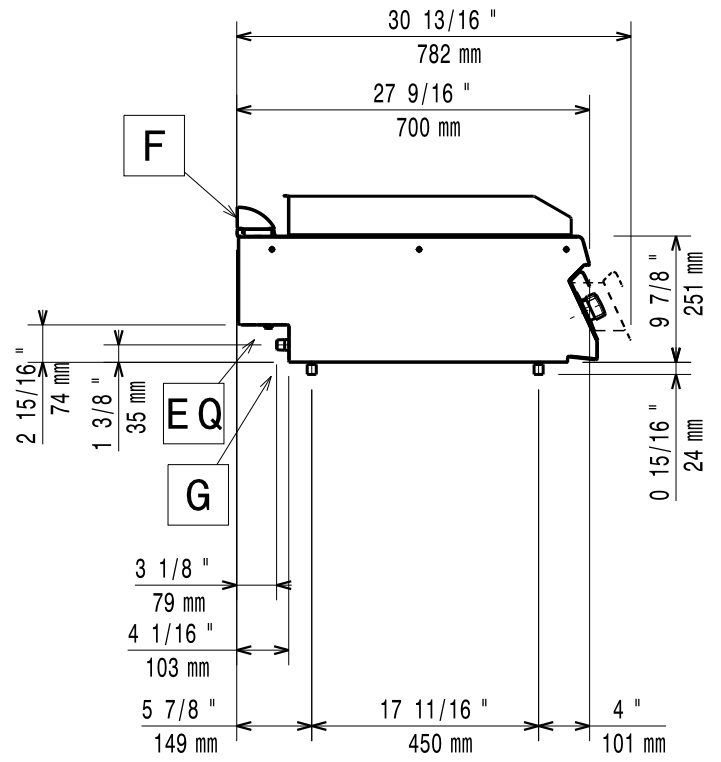

# **Mod: G17/PM8T-NE**

**Production code: 373335**

59785LS00