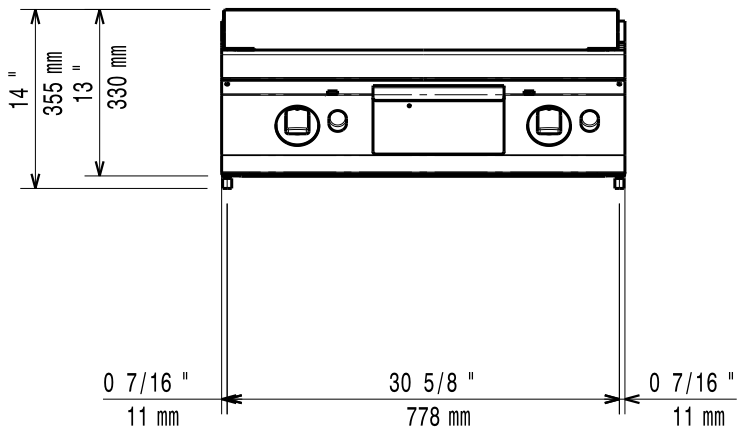

# **Mod: G17/PM8T-NE**

**Production code: 373335**

59785LS00