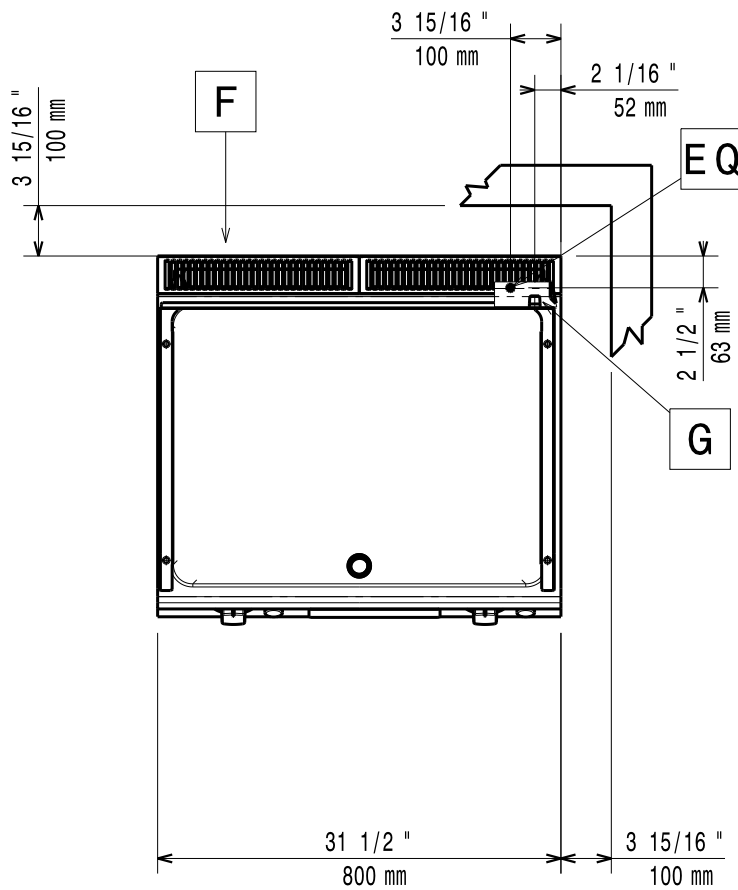

# **Mod: G17/PM8T-NE**

**Production code: 373335**

59785LS00