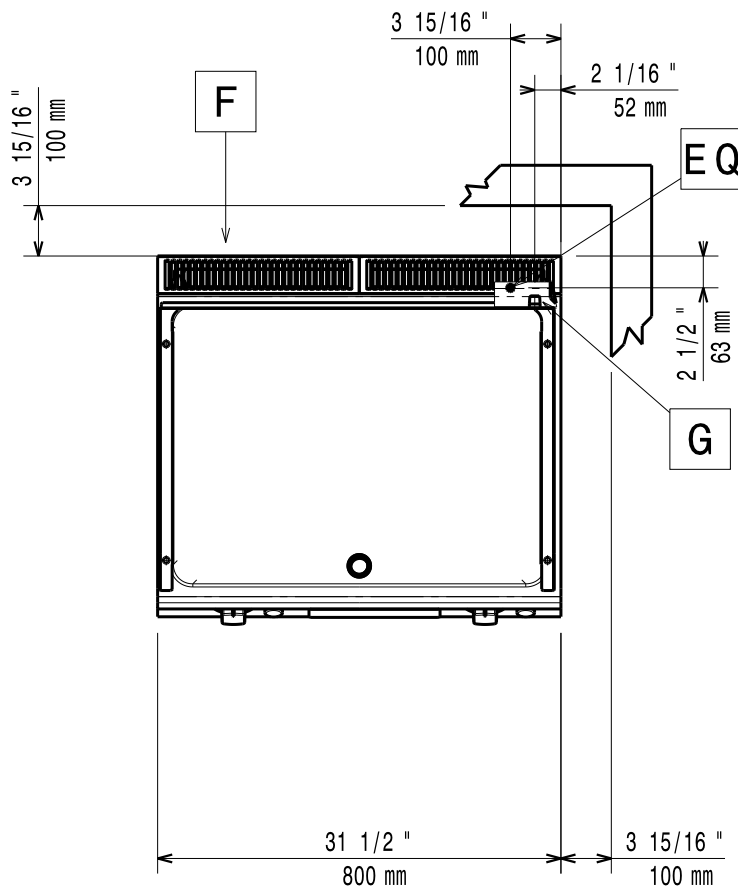

10/2011

Mod: G17/PLCD8T-N

Production code: 373038

Diamond
catering equipment

59785LS00