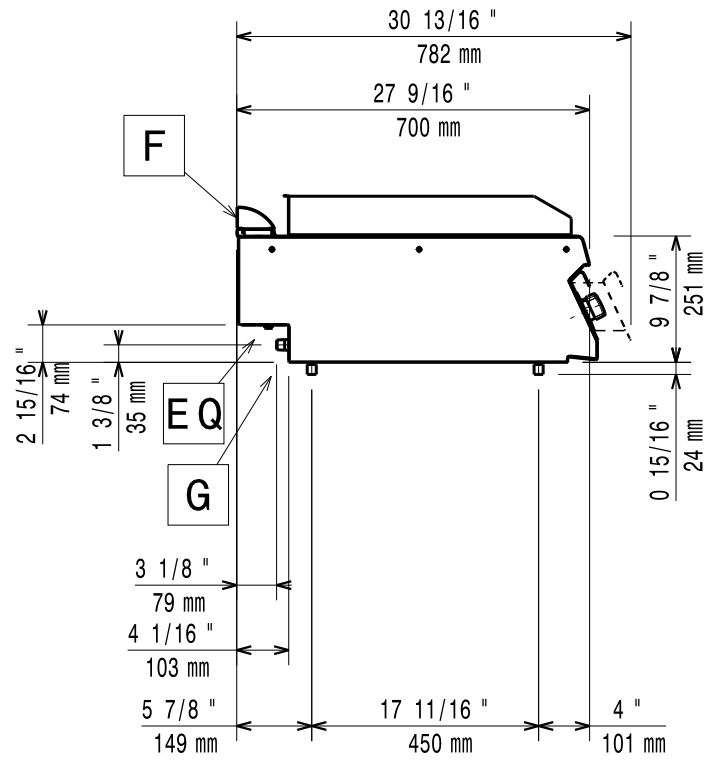

10/2011

Mod: G17/PLCD8T-N

Production code: 373038

Diamond
catering equipment

59785LS00