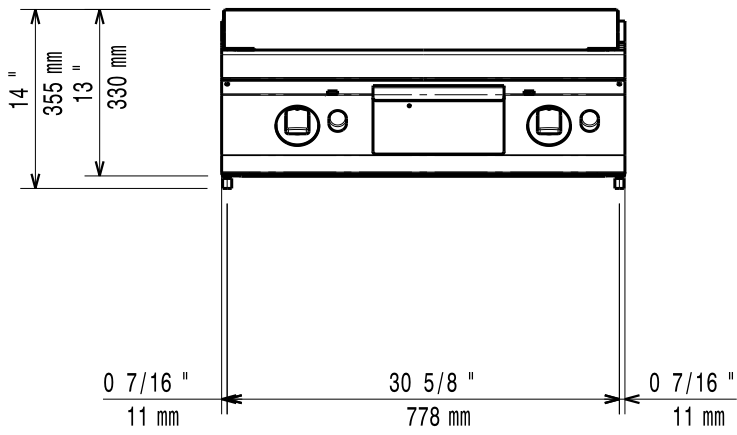

10/2011

Mod: G17/PLCD8T-N

Production code: 373038

Diamond
catering equipment

59785LS00