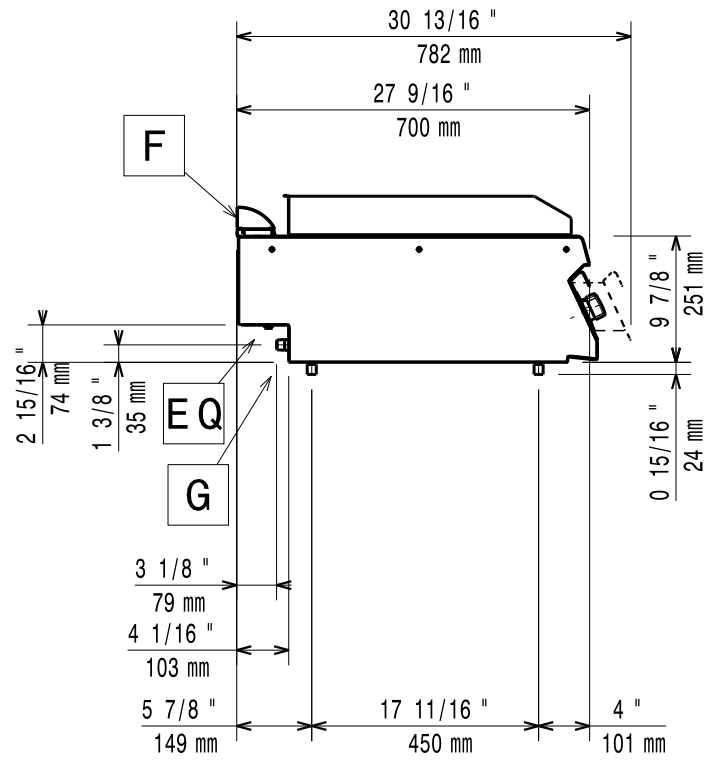

09/2021

Mod: G17/PL8T-NE

Production code:373330

59785LS00