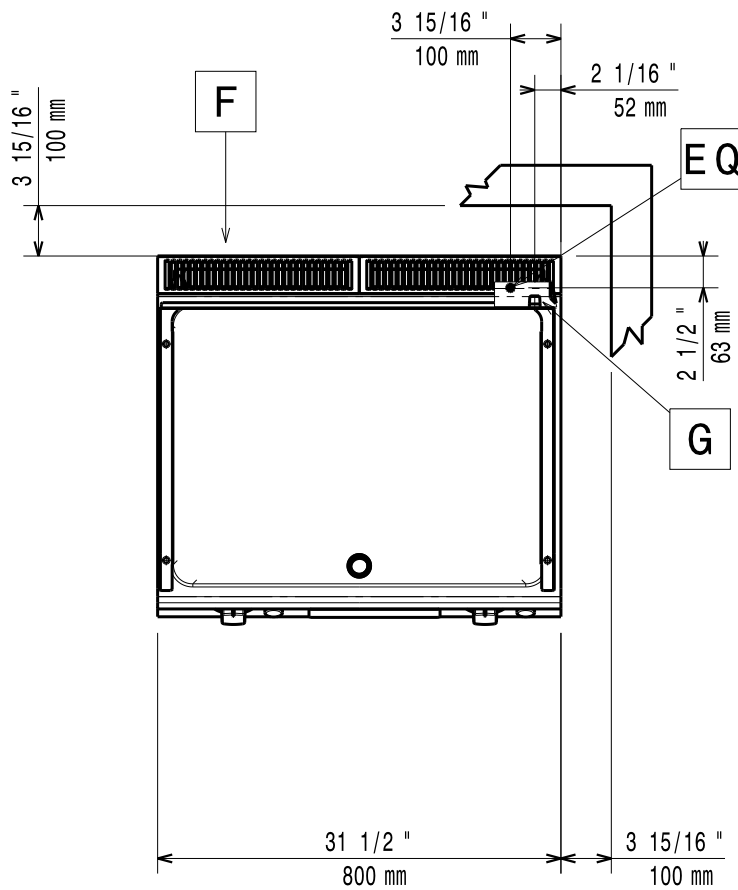

09/2021

Mod: G17/PL8T-NE

Production code:373330

59785LS00