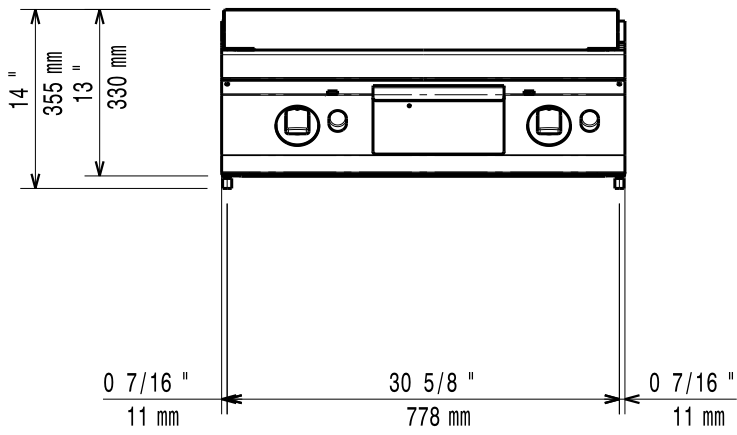

09/2021

Mod: G17/PL8T-NE

Production code:373330

59785LS00