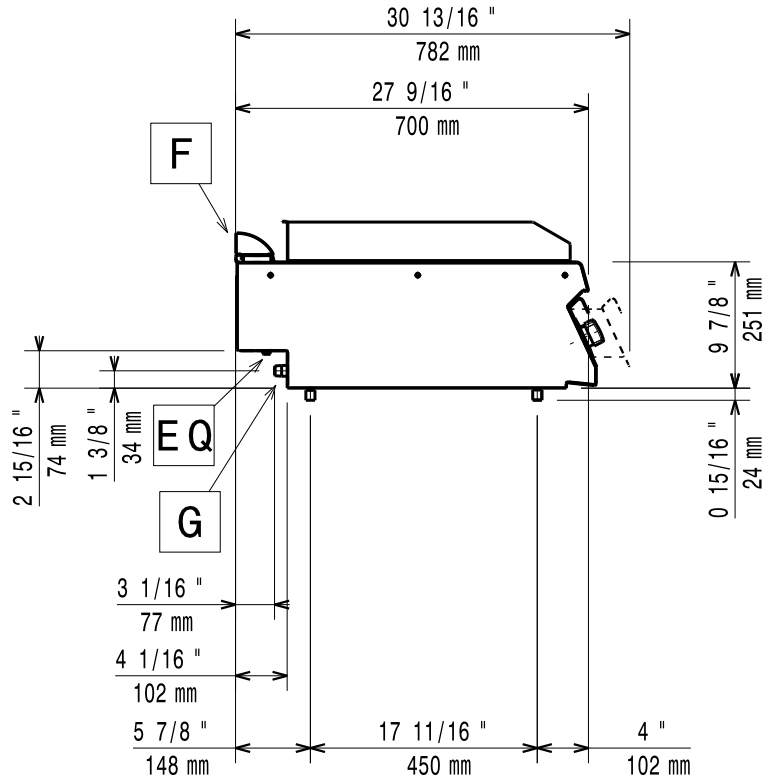

09/2021

Mod: G17/PL4T-NE

Production code: 373320

59785LR00