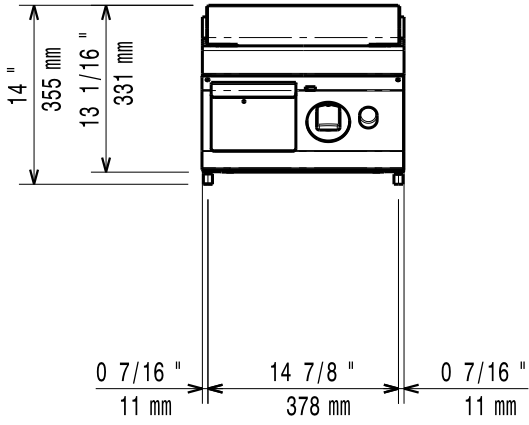

09/2021

Mod: G17/PL4T-NE

Production code: 373320

59785LR00