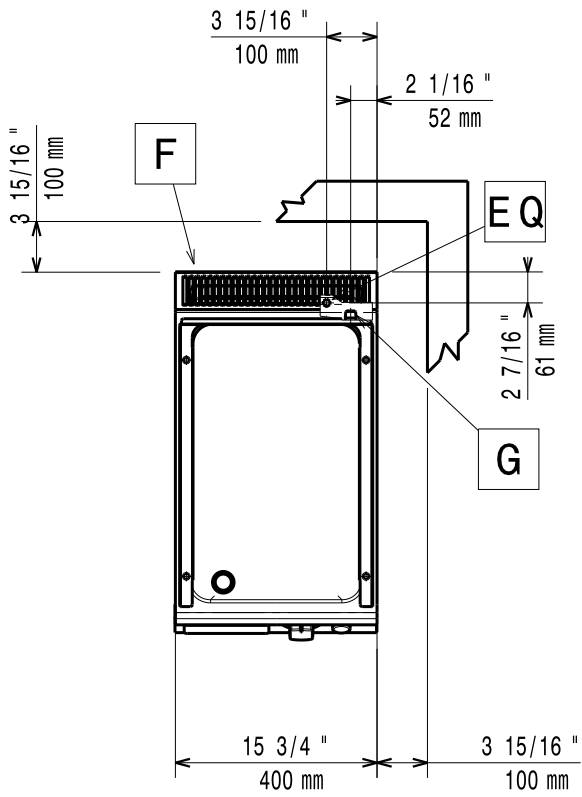

09/2021

Mod: G17/PL4T-NE

Production code: 373320

59785LR00