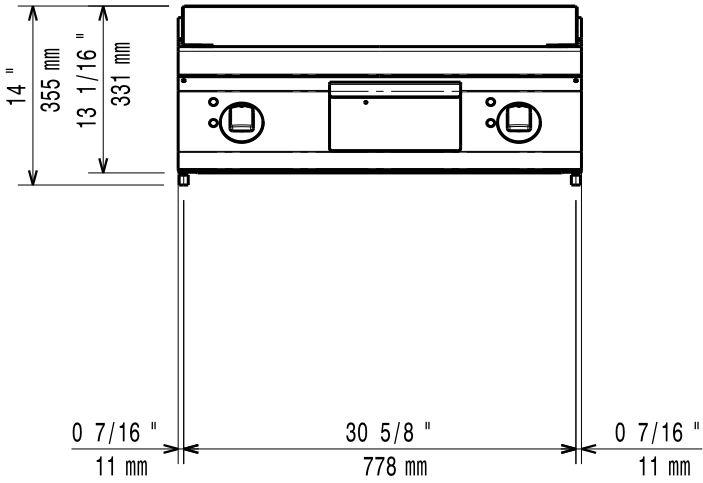

# **Mod: E17/PMCD8T-N**

**Production code: 373197**

**Diamond**  
catering equipment

59785LU00