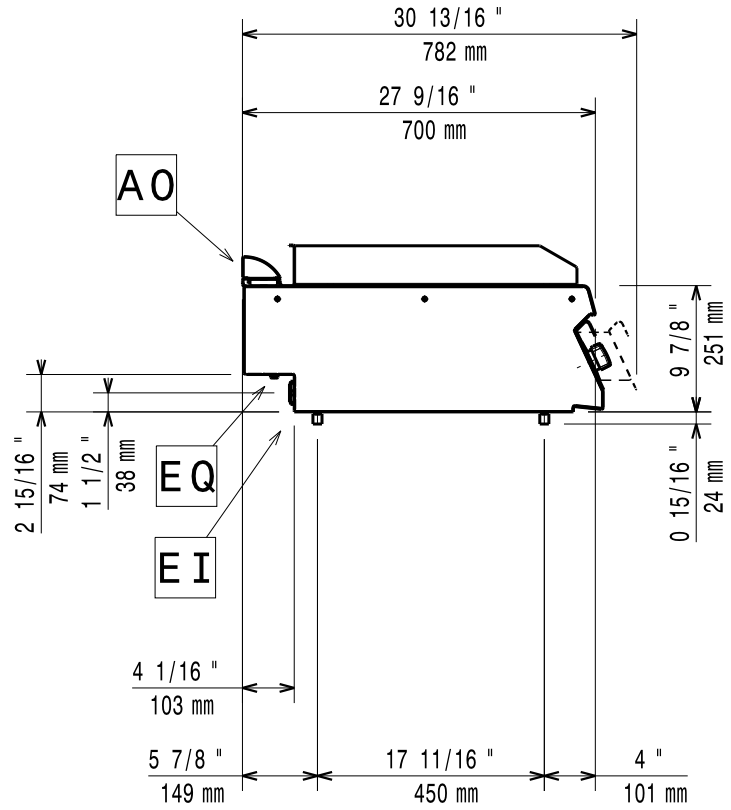

# **Mod: E17/PMCD8T-N**

**Production code: 373197**

**Diamond**  
catering equipment

59785LU00