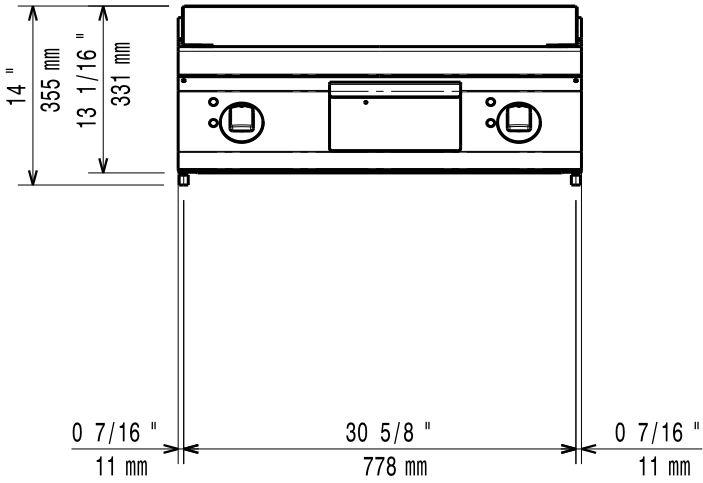

09/2021

Mod: E17/PM8T-NE

Production code: 373347

59785LU00