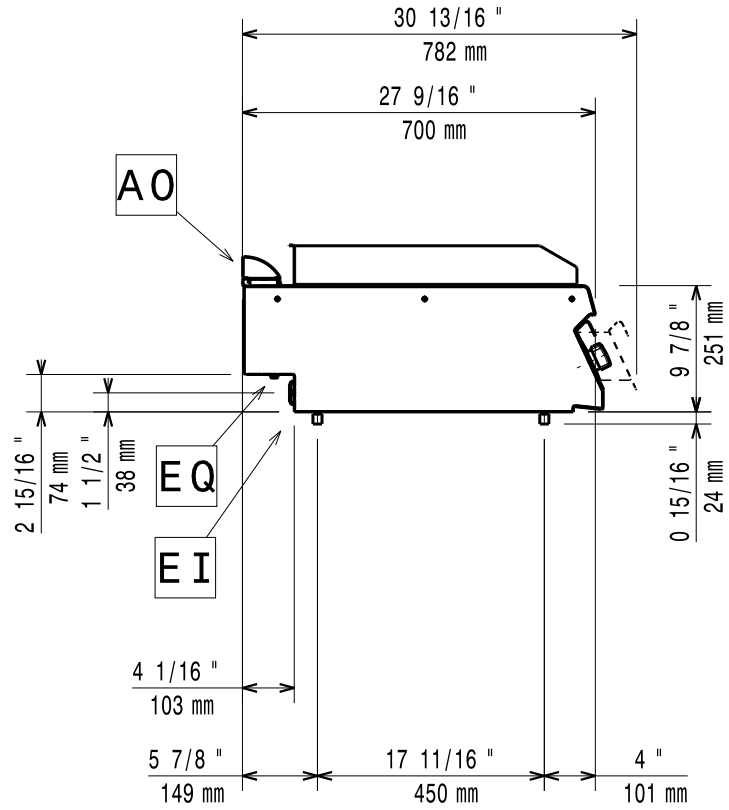

09/2021

Mod: E17/PM8T-NE

Production code: 373347

59785LU00