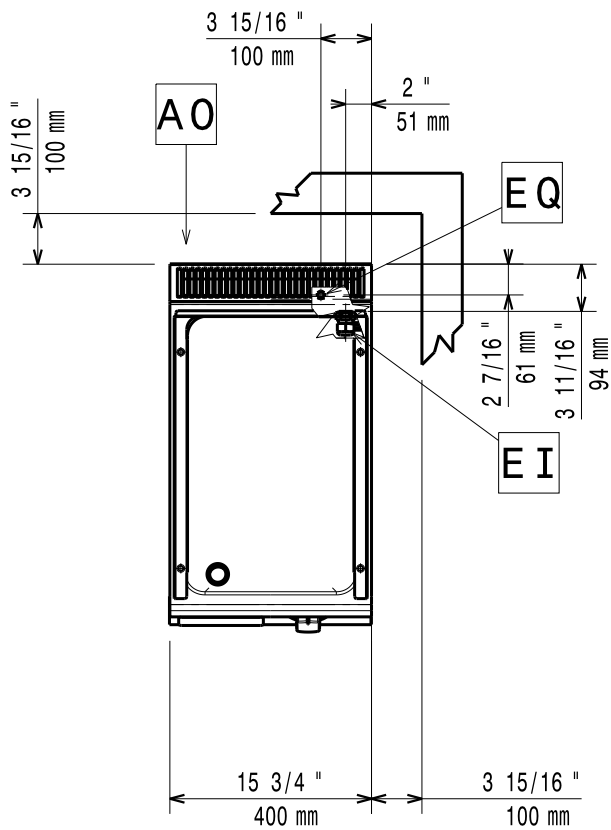

10/2011

Mod: E17/PLCD4T-N

Production code: 373193

Diamond
catering equipment

59785LT00