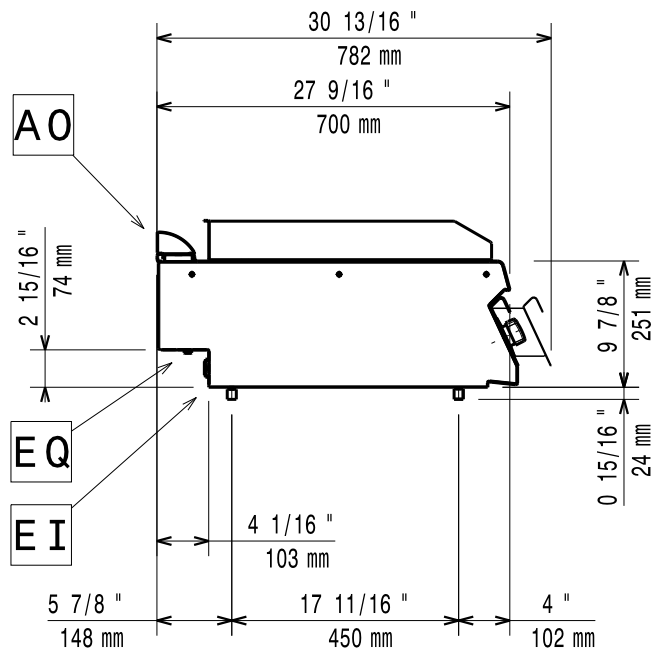

10/2011

Mod: E17/PLCD4T-N

Production code: 373193

Diamond
catering equipment

59785LT00