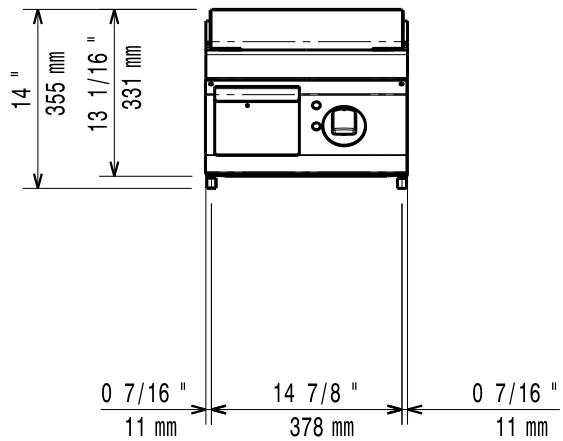

10/2011

Mod: E17/PLCD4T-N

Production code: 373193

Diamond
catering equipment

59785LT00