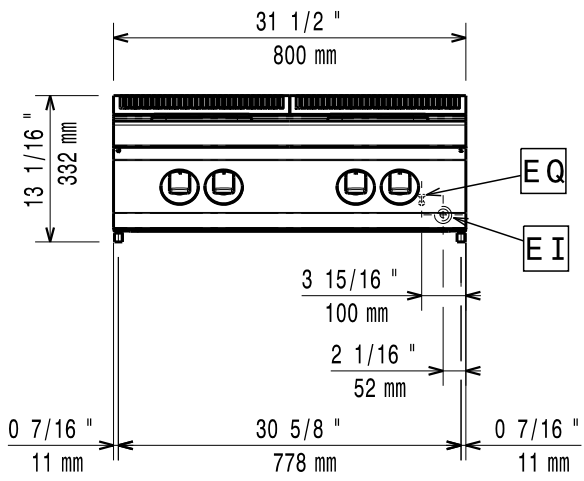

11/2011

Mod: E17/4PQ8T-N

Production code: 373017

Diamond
catering equipment

597857B00