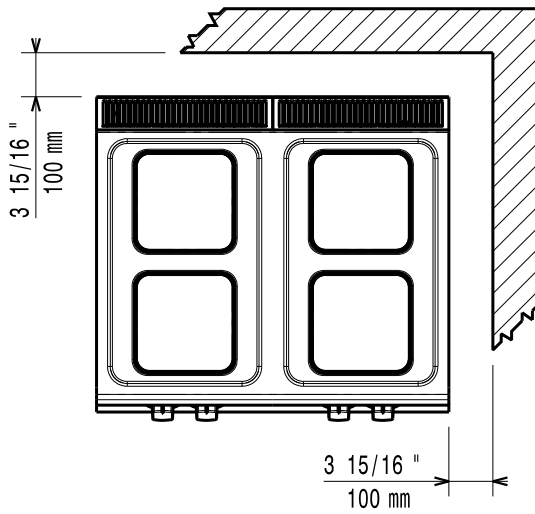

11/2011

Mod: E17/4PQ8T-N

Production code: 373017

Diamond
catering equipment

597857B00