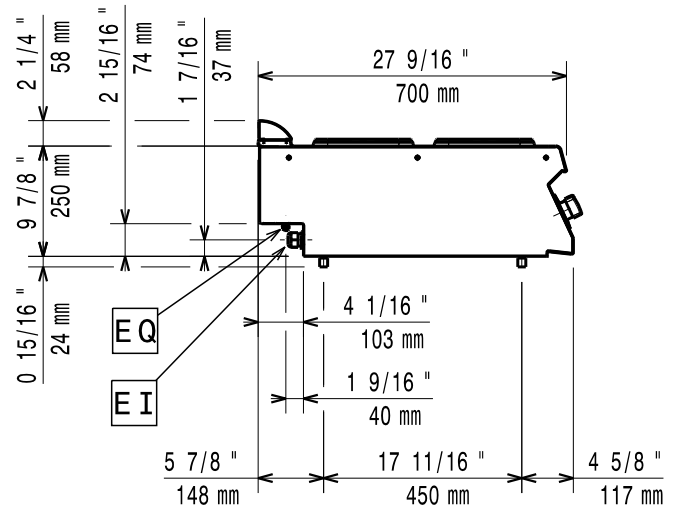

11/2011

Mod: E17/4PQ8T-N

Production code: 373017

Diamond
catering equipment

597857B00