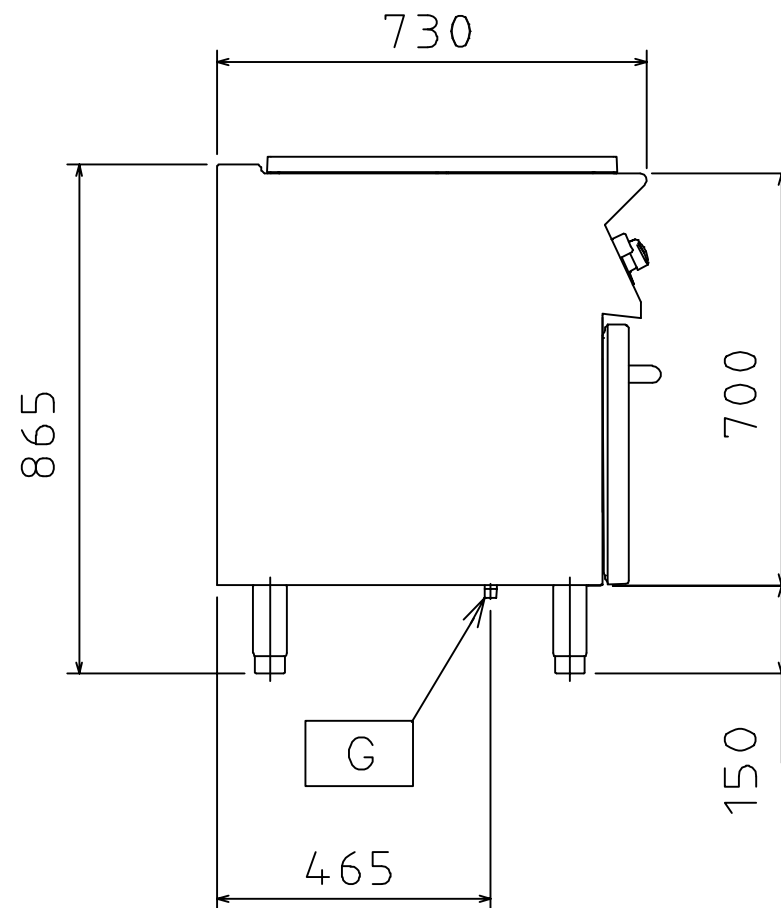

# Mod: G17/TF8-N

Production code: 373008

**Diamond**  
catering equipment

597839100