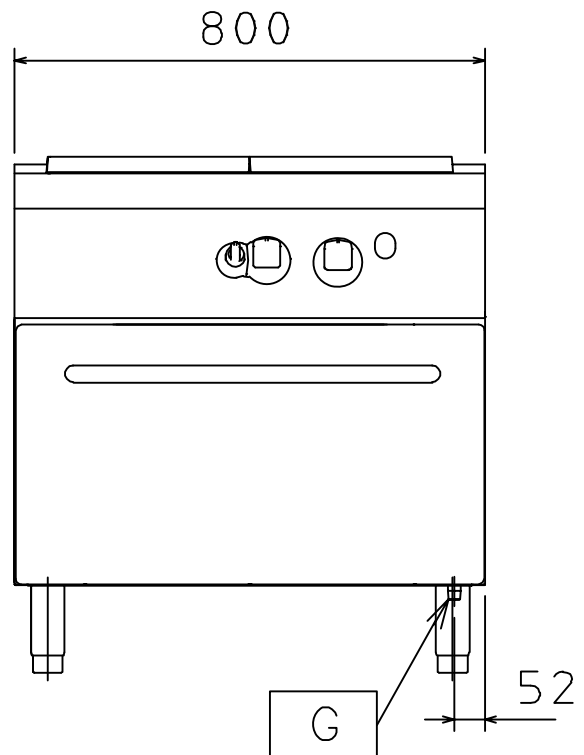

# Mod: G17/TF8-N

Production code: 373008

**Diamond**  
catering equipment

597839100