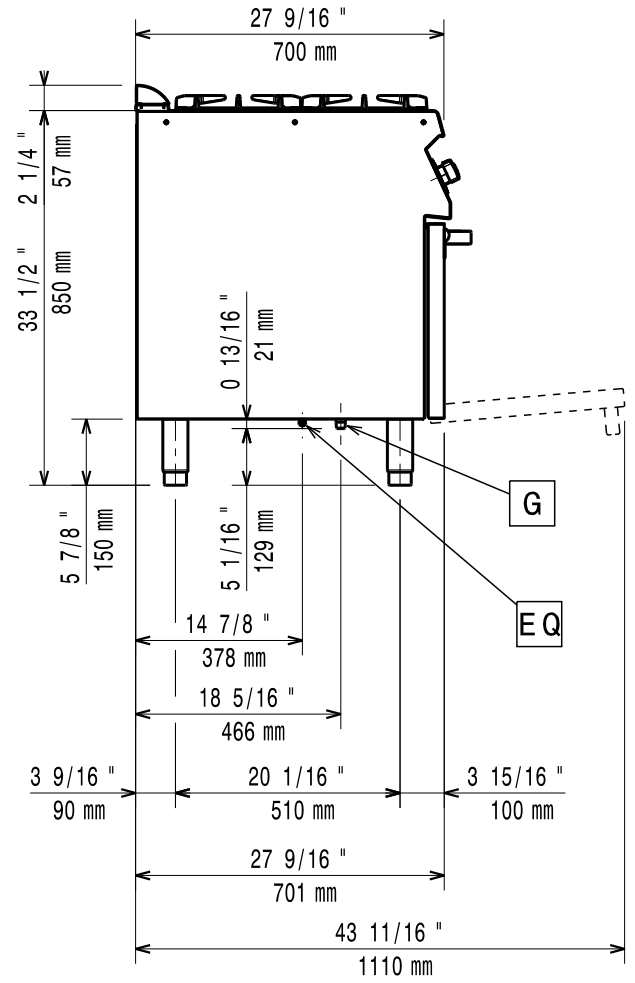

11/2011

Mod: G17/6BFA12-N

Production code: 373005

Diamond
catering equipment

597857T00