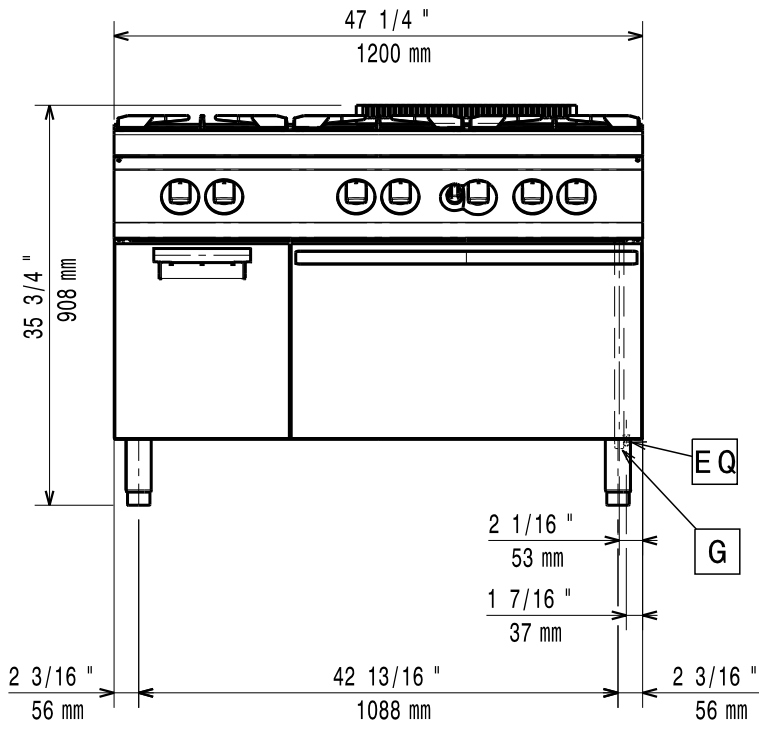

11/2011

Mod: G17/6BFA12-N

Production code: 373005

Diamond
catering equipment

597857T00