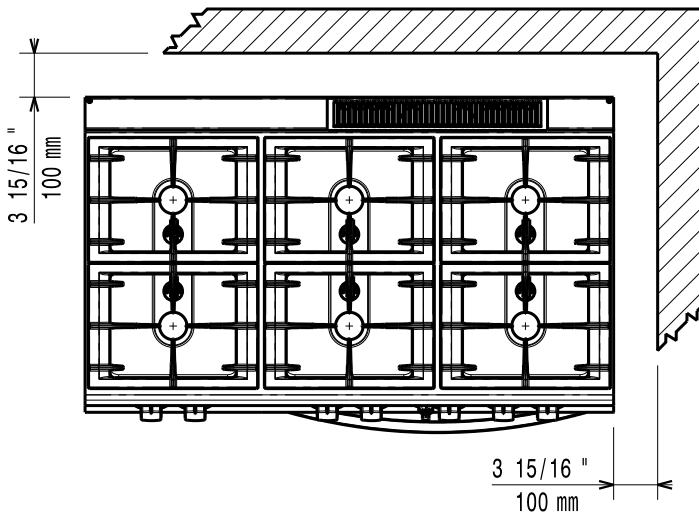

11/2011

Mod: G17/6BFA12-N

Production code: 373005

Diamond
catering equipment

597857T00