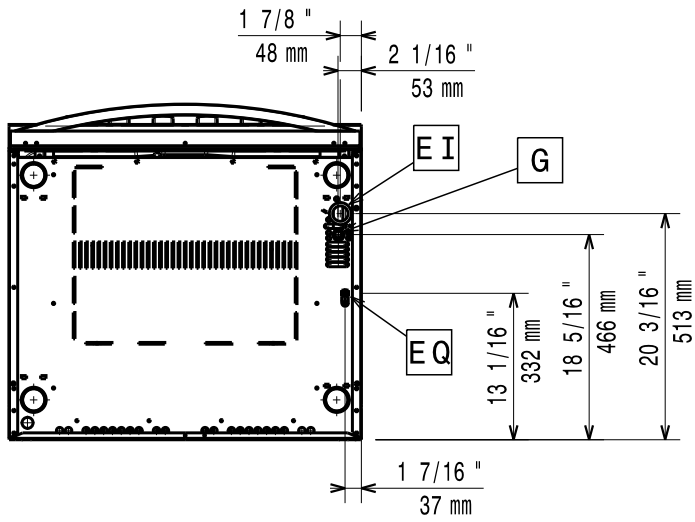

11/2011

Mod: G17/4BFE8-N

Production code: 373003

Diamond
catering equipment

597857U00