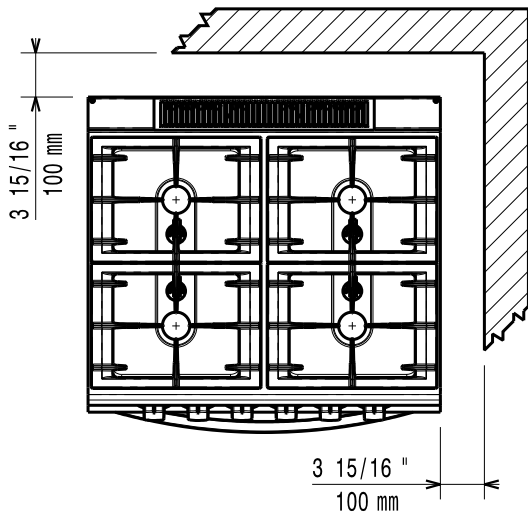

11/2011

Mod: G17/4BFE8-N

Production code: 373003

Diamond
catering equipment

597857U00