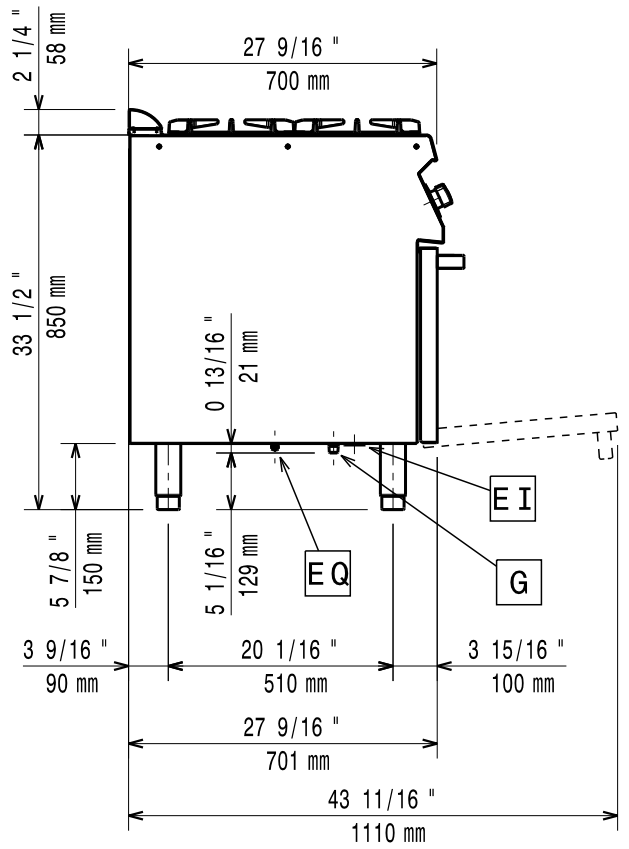

11/2011

Mod: G17/4BFE8-N

Production code: 373003

Diamond
catering equipment

597857U00