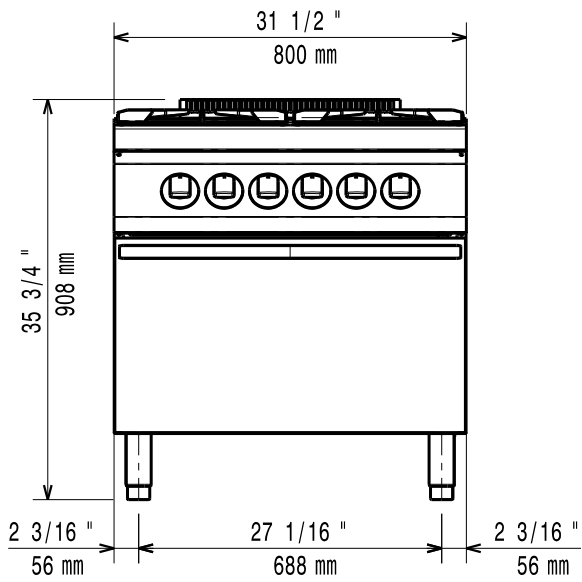

11/2011

Mod: G17/4BFE8-N

Production code: 373003

Diamond
catering equipment

597857U00